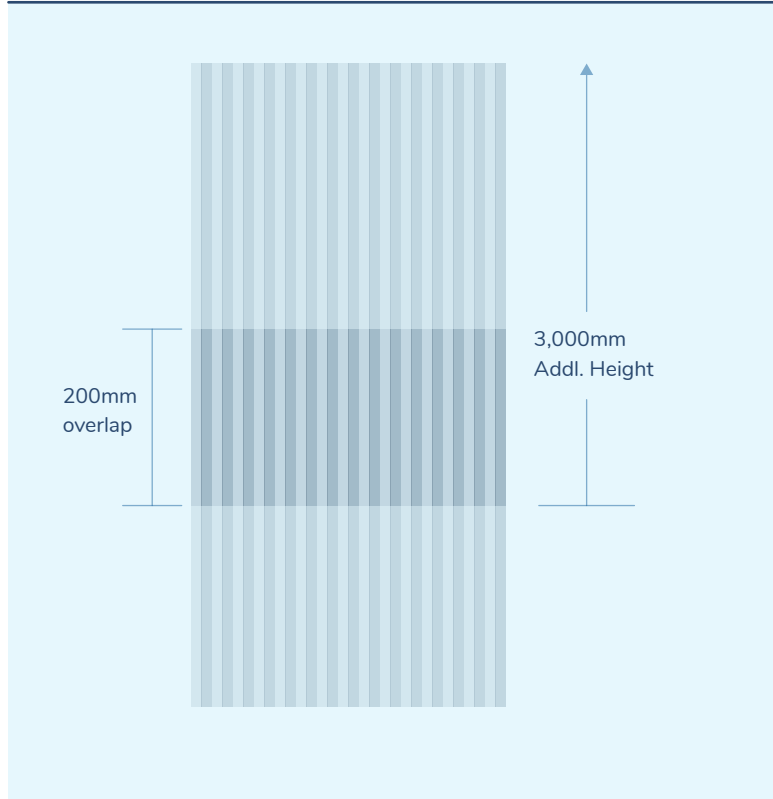

Mesh Overlap

* The colors shown are most preferred by our clients. However, you can choose any RAL color of your liking, and we shall get it made for you.

Please write to info@meshworkz.com (India) or sales@meshworkz.ae (UAE) for details.