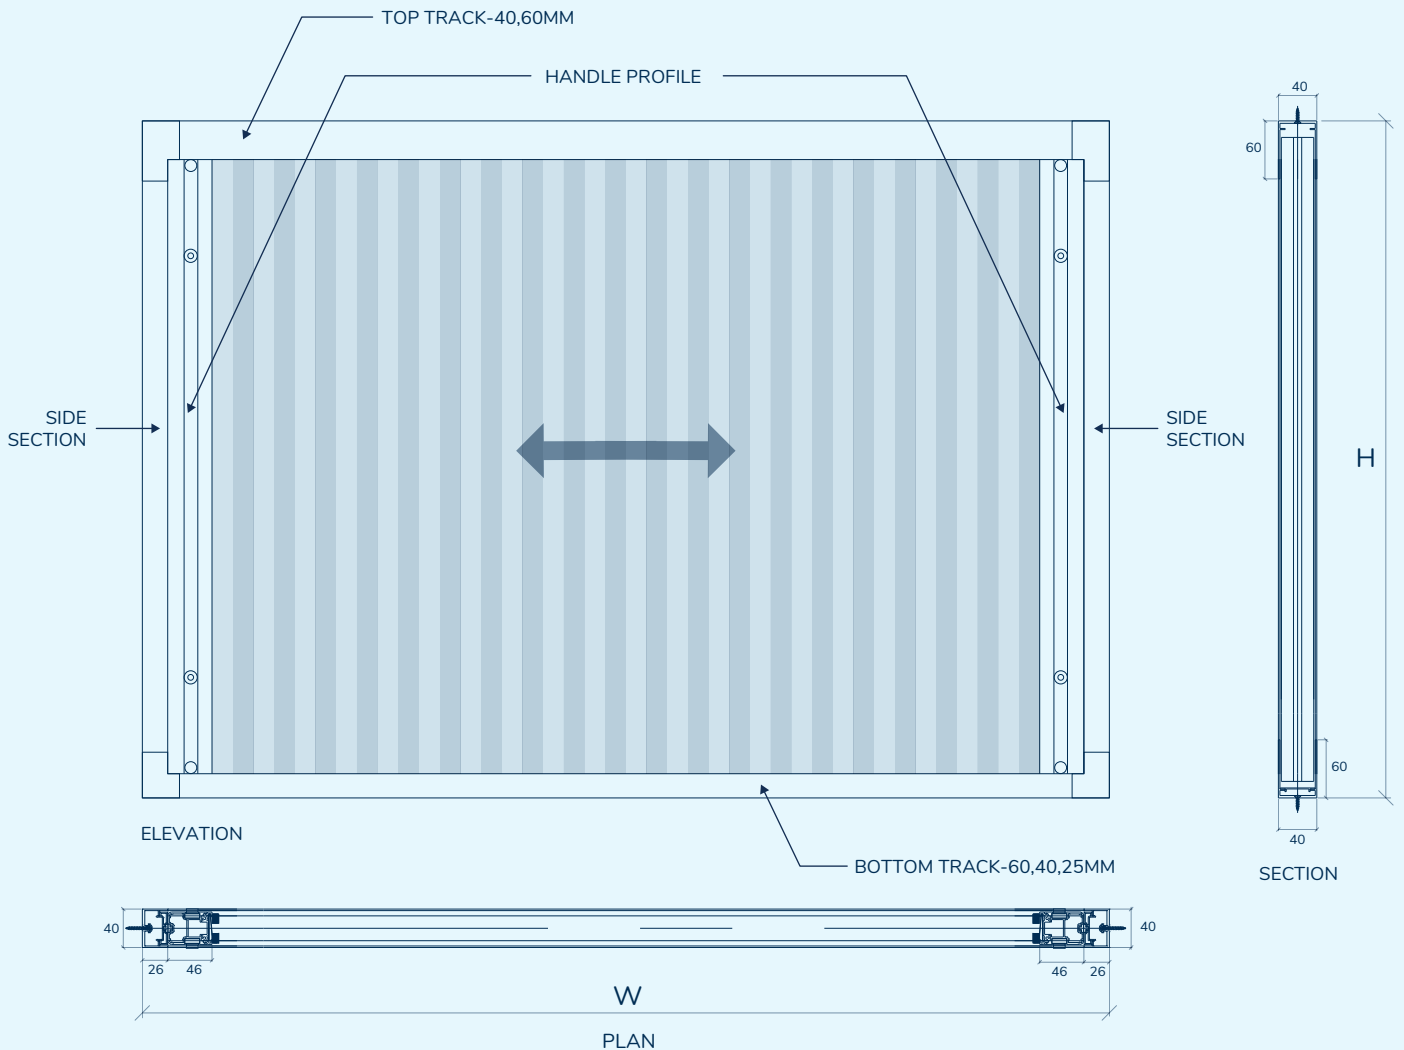

PVL 39

Centra

PERFECT FOR:

Sliding Windows & Doors

MAXIMUM SIZE LIMIT

WITH MESH OVERLAP

WIDTH
3,000 mm

HEIGHT
4,000 mm

WITHOUT MESH OVERLAP

WIDTH
3,500 mm

HEIGHT
3,000 mm

Note: Max. Height and Width will be determined by the Height-Width Ratio

SECTIONAL AND INSTALLATION DETAILS