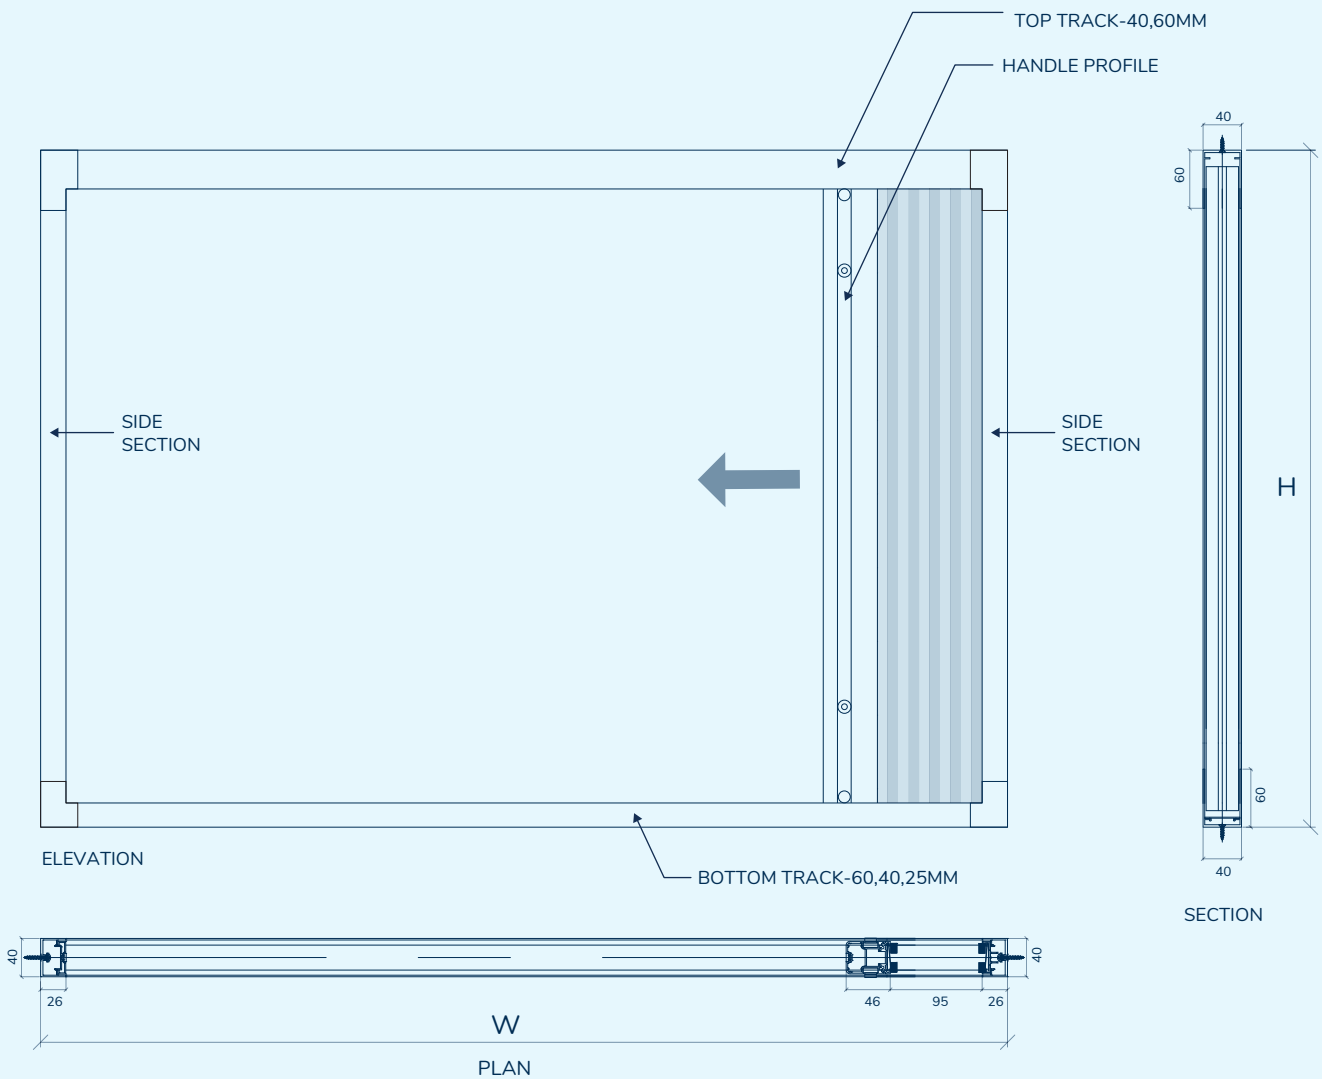

PVL 39

Uno

PERFECT FOR:

Casement, Doors & Windows, Sliding
Windows & Doors, Sliding Folding Doors
and Tilt & Turn Windows

MAXIMUM SIZE LIMIT

WITH MESH OVERLAP

WIDTH
3,000 mm

HEIGHT
4,000 mm

WITHOUT MESH OVERLAP

WIDTH
3,500 mm

HEIGHT
3,000 mm

Note: Max. Height and Width will be determined by the Height-Width Ratio

SECTIONAL AND INSTALLATION DETAILS