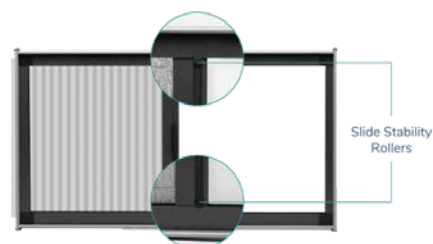

One-finger operation.

Our slide stability rollers helps you operate the screen from any height, with just one-finger.