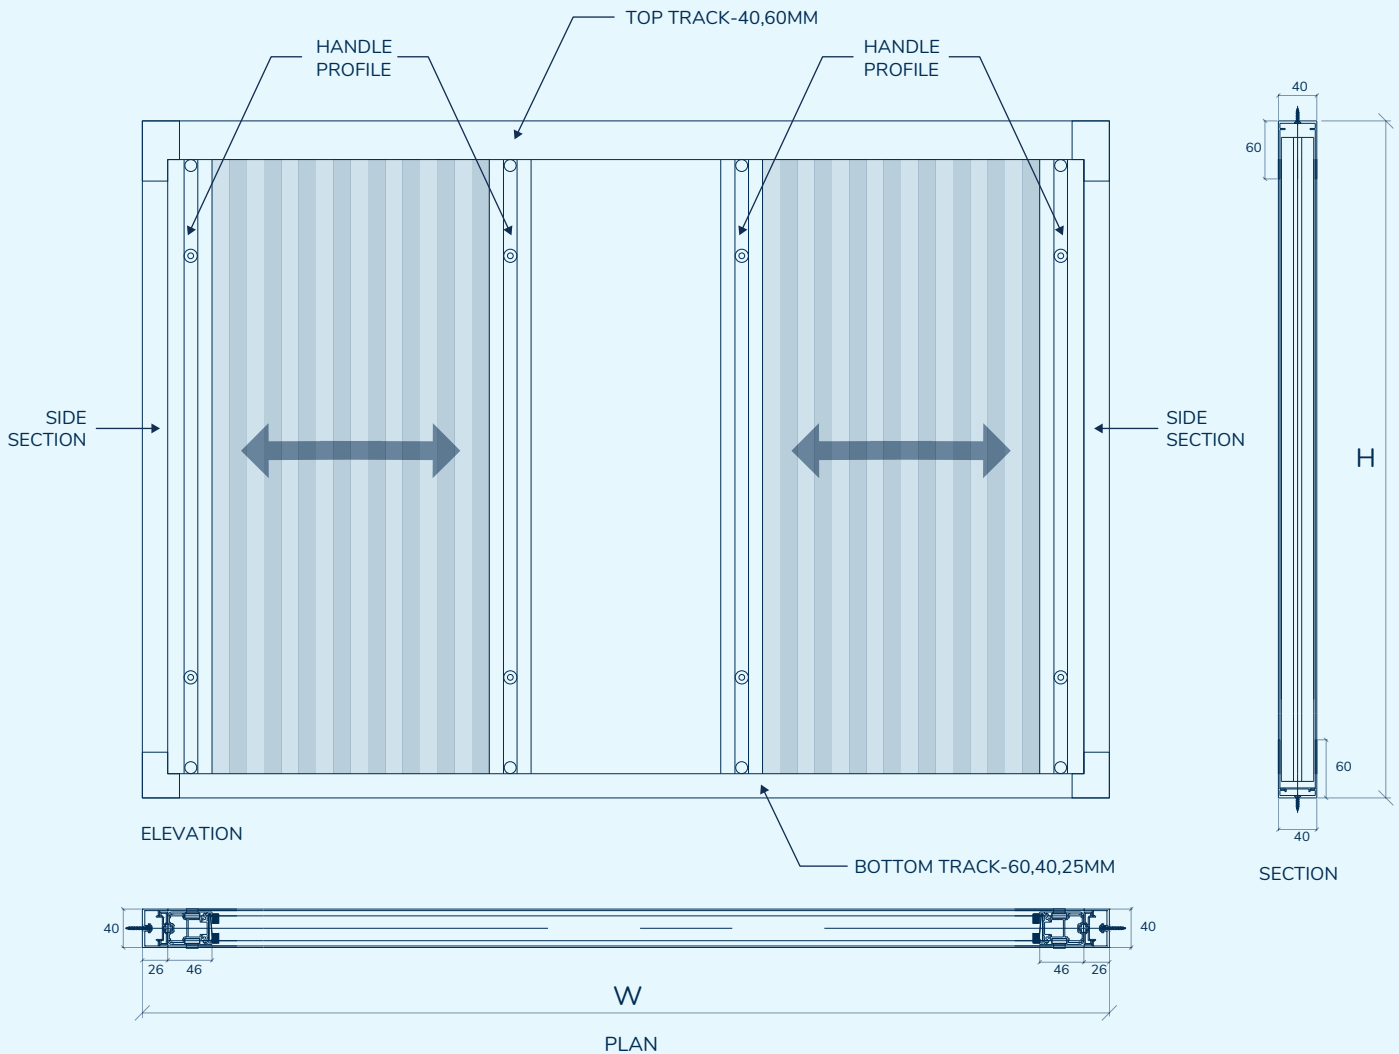

PVL 39

Double Centra

PERFECT FOR:

Wide Sliding Windows & Doors

MAXIMUM SIZE LIMIT

WITH MESH OVERLAP

WIDTH
6,000 mm

HEIGHT
4,000 mm

WITHOUT MESH OVERLAP

WIDTH
8,000 mm

HEIGHT
3,000 mm

Note: Max. Height and Width will be determined by the Height-Width Ratio

SECTIONAL AND INSTALLATION DETAILS