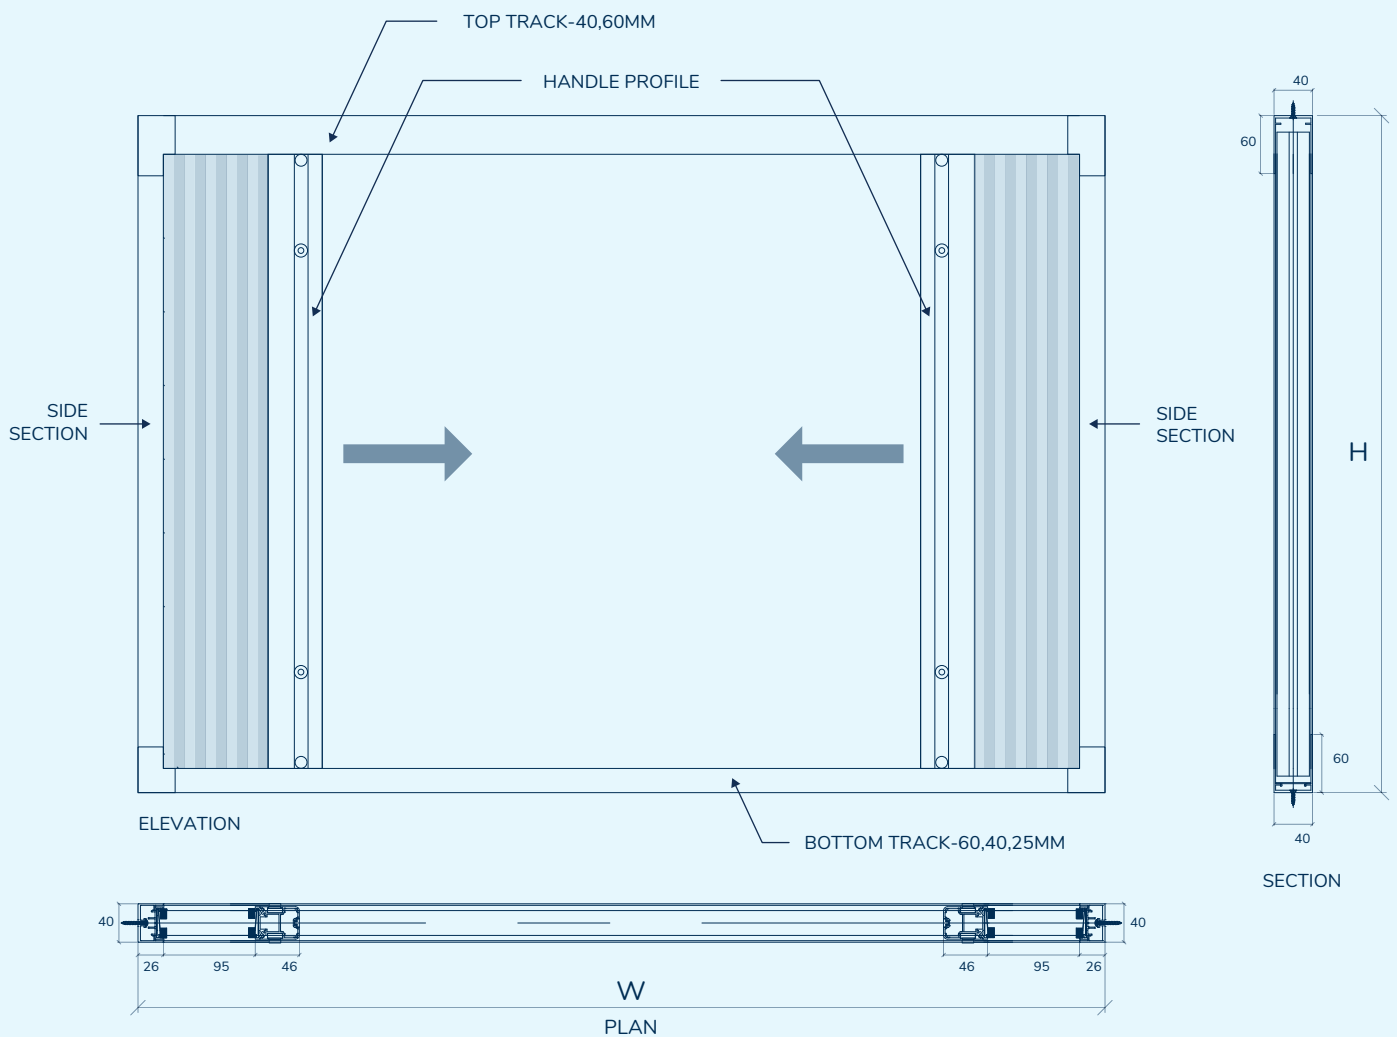

PVL 39

Proxima

PERFECT FOR:

Sliding Windows & Doors, Sliding Folding Doors, Tilt & Turn Windows and Lift & Slide Doors

MAXIMUM SIZE LIMIT

WITH MESH OVERLAP

WIDTH
6,000 mm

HEIGHT
4,000 mm

WITHOUT MESH OVERLAP

WIDTH
8,000 mm

HEIGHT
3,000 mm

Note: Max. Height and Width will be determined by the Height-Width Ratio

SECTIONAL AND INSTALLATION DETAILS