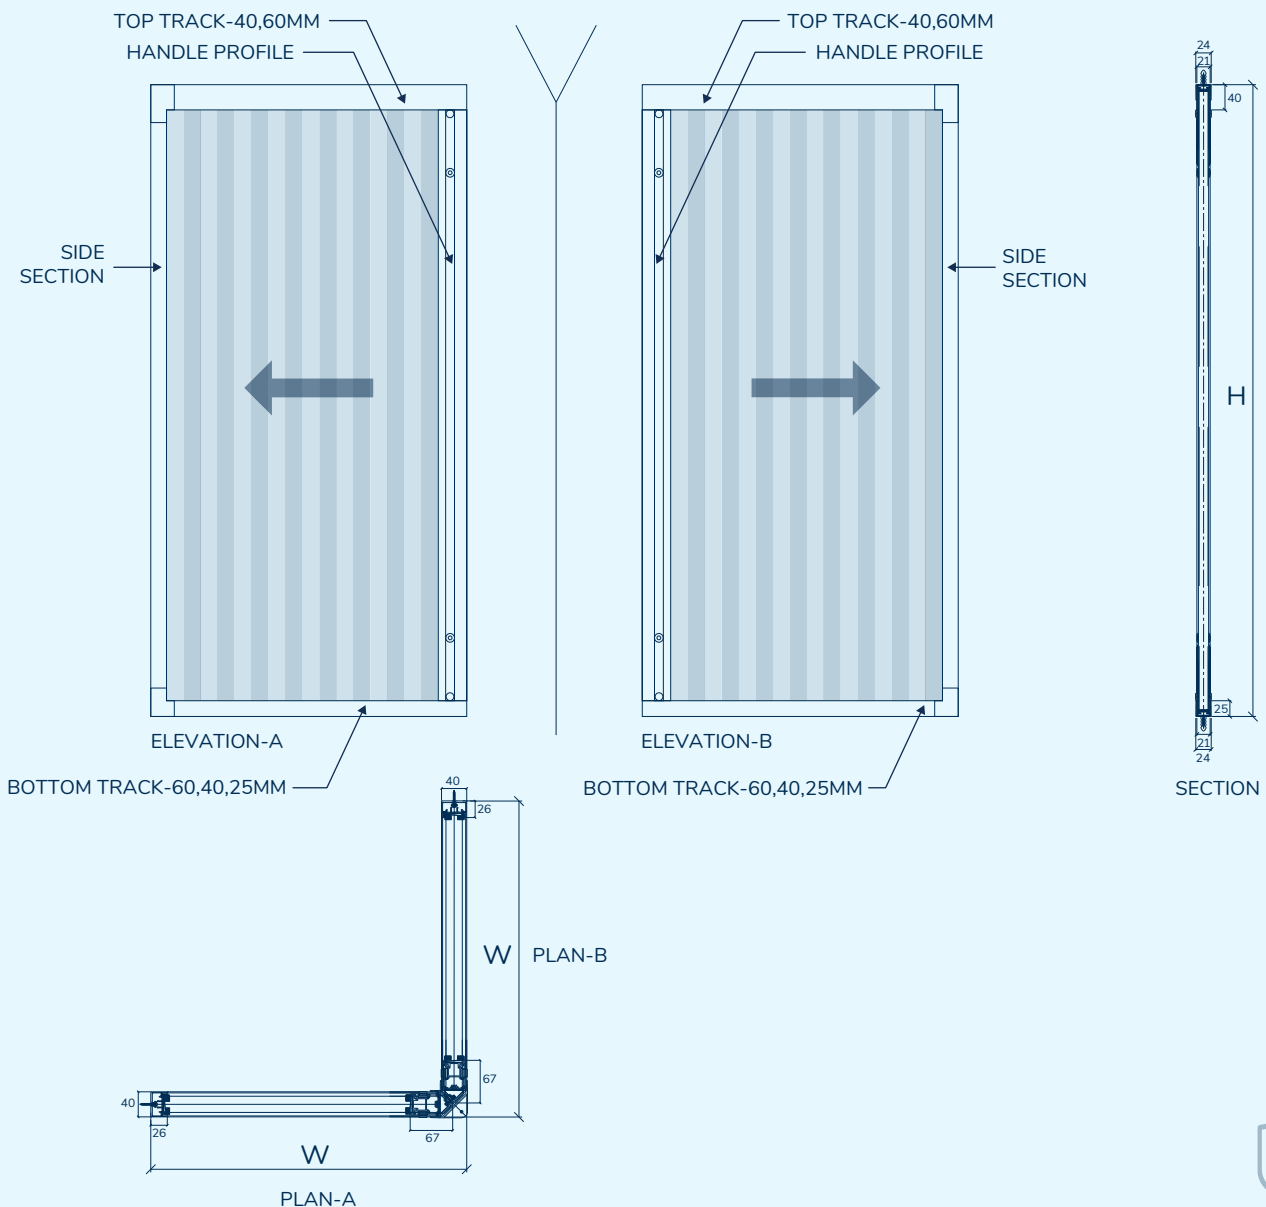

## MAXIMUM SIZE LIMIT

**WITH MESH OVERLAP**

WIDTH  
3,000 mm

HEIGHT  
4,000 mm

**WITHOUT MESH OVERLAP**

WIDTH  
3,500 mm

HEIGHT  
3,000 mm

**Note:** Max. Height and Width will be determined by the Height-Width Ratio

## SECTIONAL AND INSTALLATION DETAILS