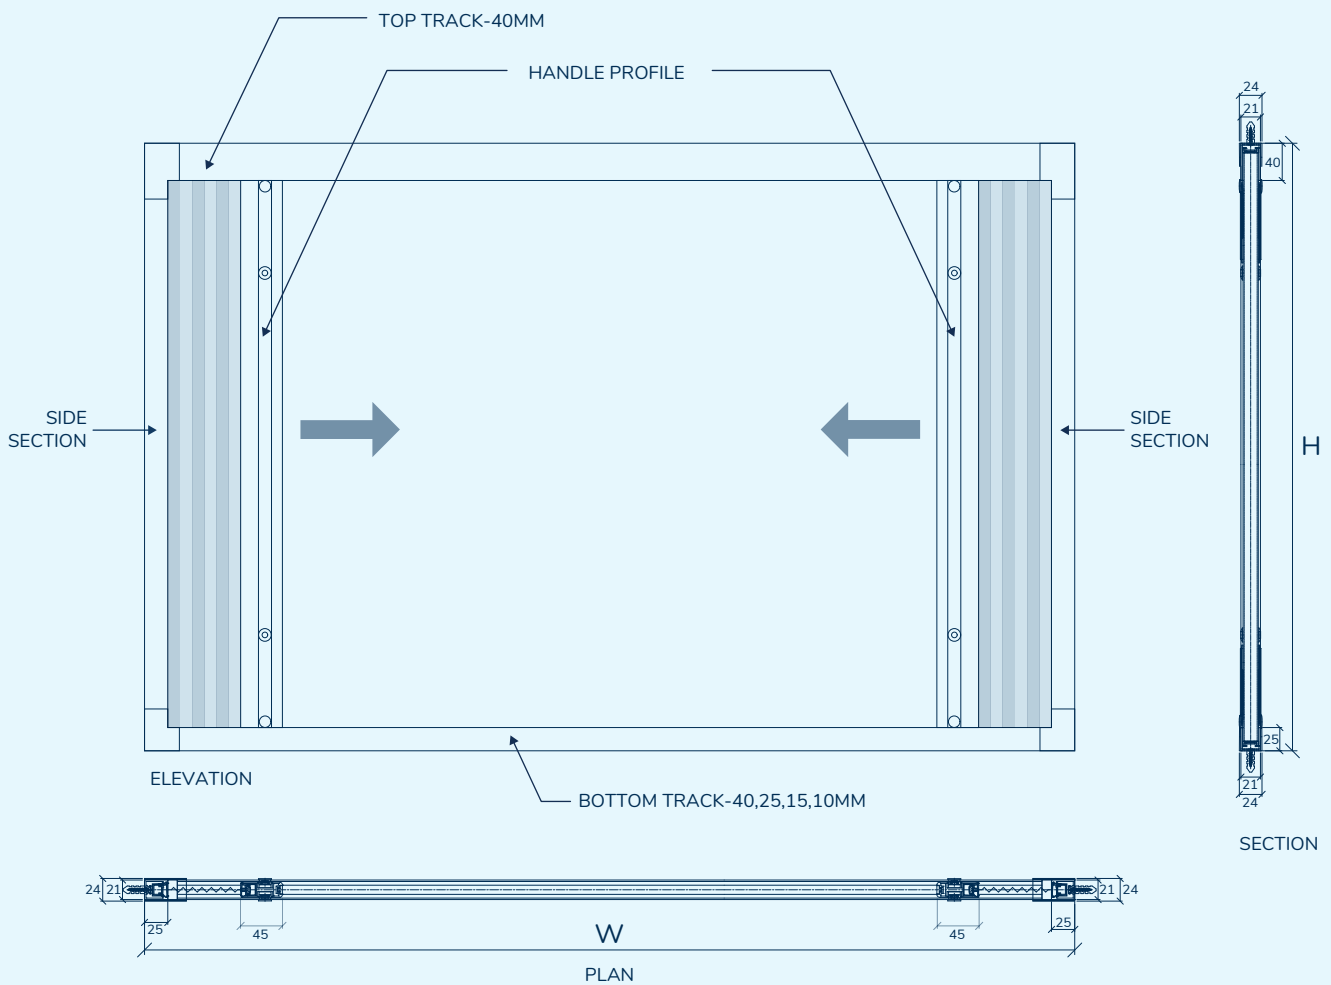

BLINDS

Proxima

PERFECT FOR:

Sliding Windows & Doors, Sliding Folding Doors, Tilt & Turn Windows and Lift & Slide Doors

MAXIMUM SIZE LIMIT

PVL 22

PVL 22 EZ

WIDTH
4,500 mm

WIDTH
4,500 mm

HEIGHT
2,500 mm

HEIGHT
3,000 mm

Note: Max. Height and Width will be determined by the Height-Width Ratio

SECTIONAL AND INSTALLATION DETAILS