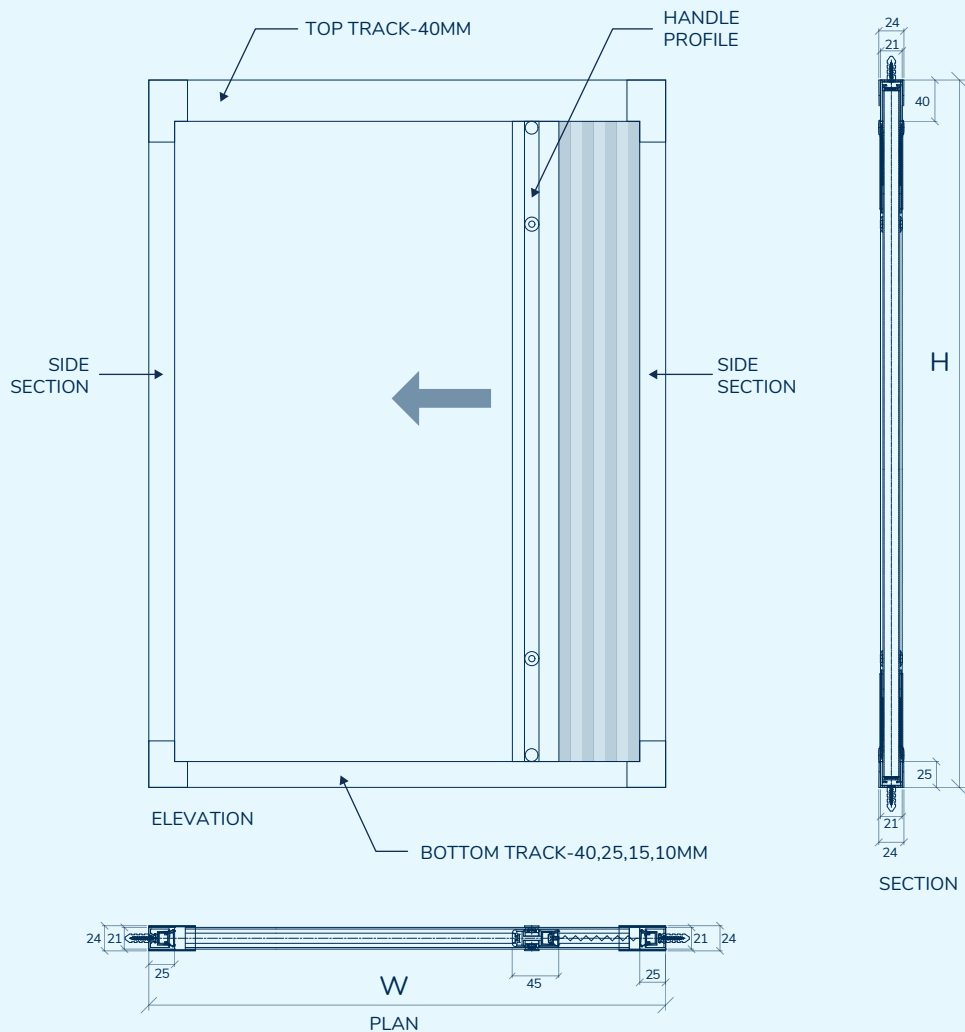

BLINDS

Uno

PERFECT FOR:

Casement, Doors & Windows, Sliding Windows & Doors, Sliding Folding Doors and Tilt & Turn Windows

MAXIMUM SIZE LIMIT

PVL 22	PVL 22 EZ
WIDTH 2,400 mm	WIDTH 2,400 mm
HEIGHT 2,500 mm	HEIGHT 3,000 mm

Note: Max. Height and Width will be determined by the Height-Width Ratio

SECTIONAL AND INSTALLATION DETAILS