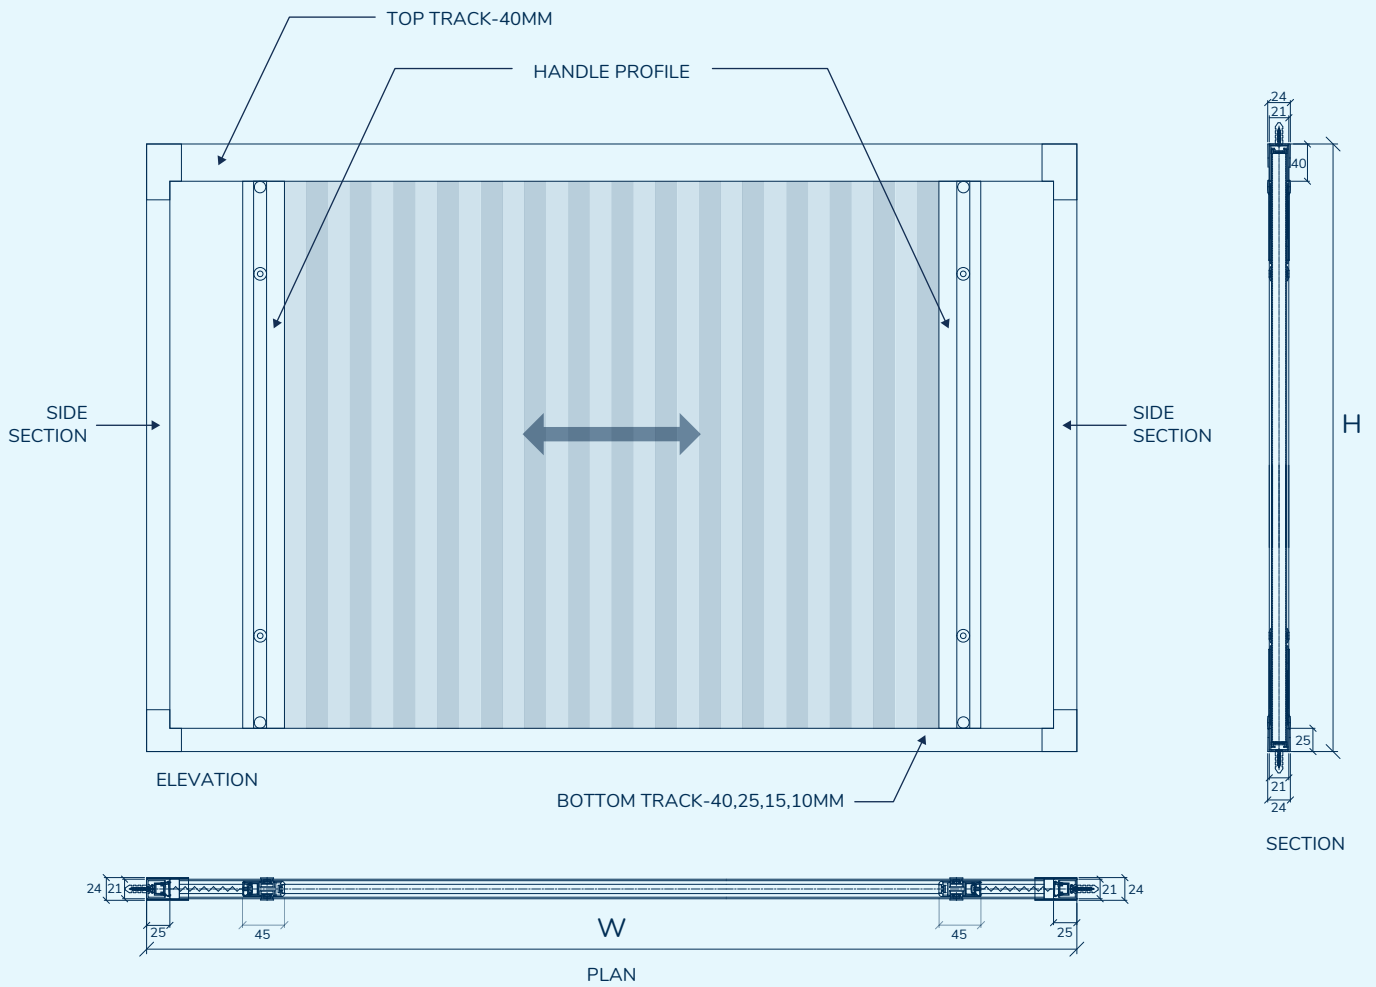

WIDTH
2,400 mm

WIDTH
2,400 mm

HEIGHT
2,500 mm

HEIGHT
3,000 mm

Note: Max. Height and Width will be determined by the Height-Width Ratio

SECTIONAL AND INSTALLATION DETAILS

BLINDS

Double Centra

WITH MESH OVERLAP

WIDTH
2,400 mm

HEIGHT
2,500 mm

WITHOUT MESH OVERLAP

WIDTH
2,400 mm

HEIGHT
3,000 mm

Note: Max. Height and Width will be determined by the Height-Width Ratio

SECTIONAL AND INSTALLATION DETAILS