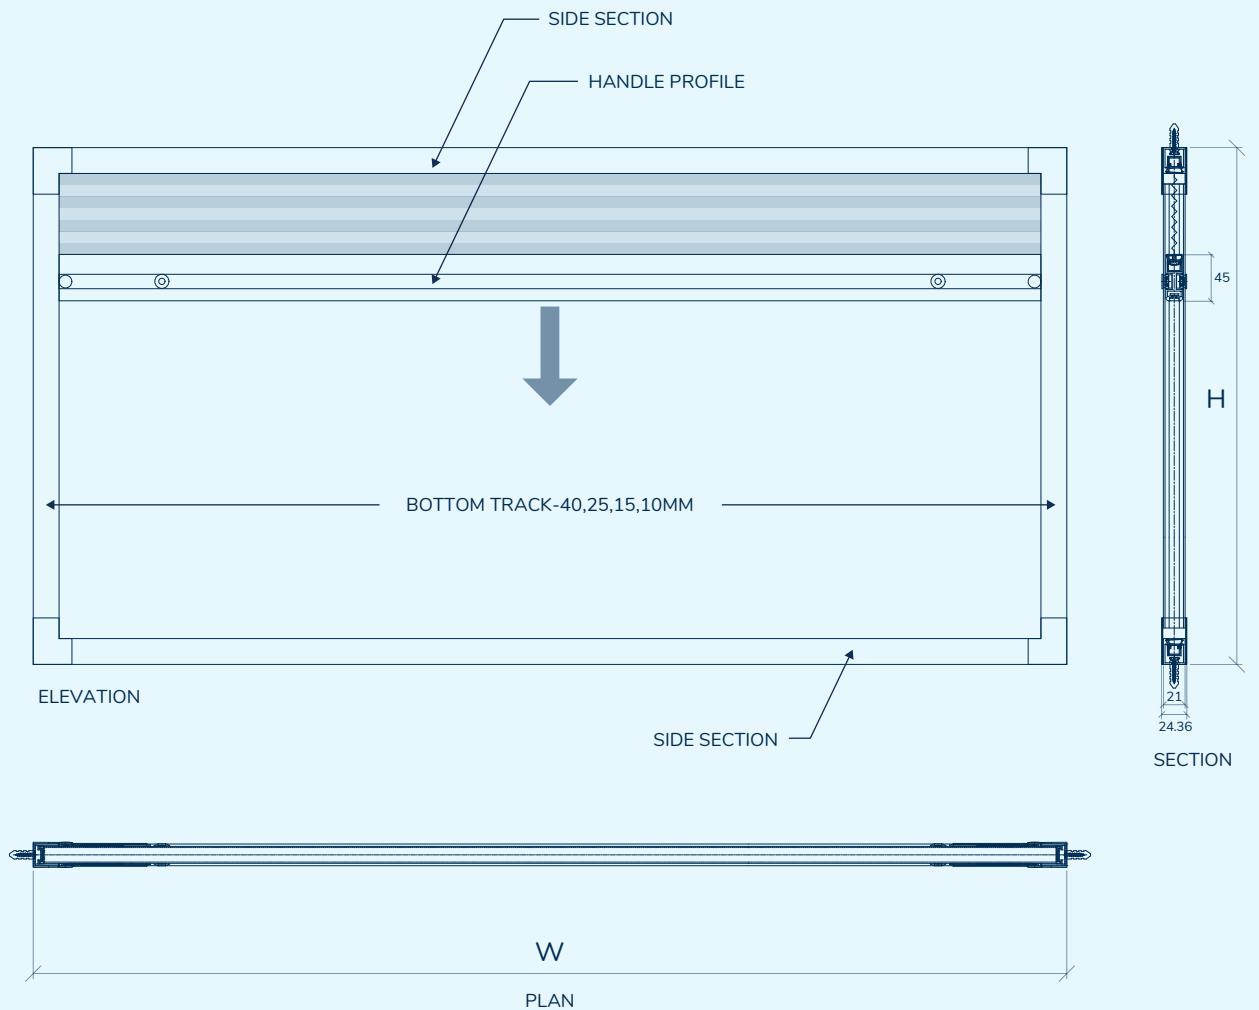

BLINDS

Vertica

PERFECT FOR:

Ventilators, Casement Doors & Windows
and Sliding Windows & Doors

MAXIMUM SIZE LIMIT

PVL 22

WIDTH
1,500 mm

HEIGHT
1,500 mm

Note: Max. Height and Width will be determined by the Height-Width Ratio

SECTIONAL AND INSTALLATION DETAILS