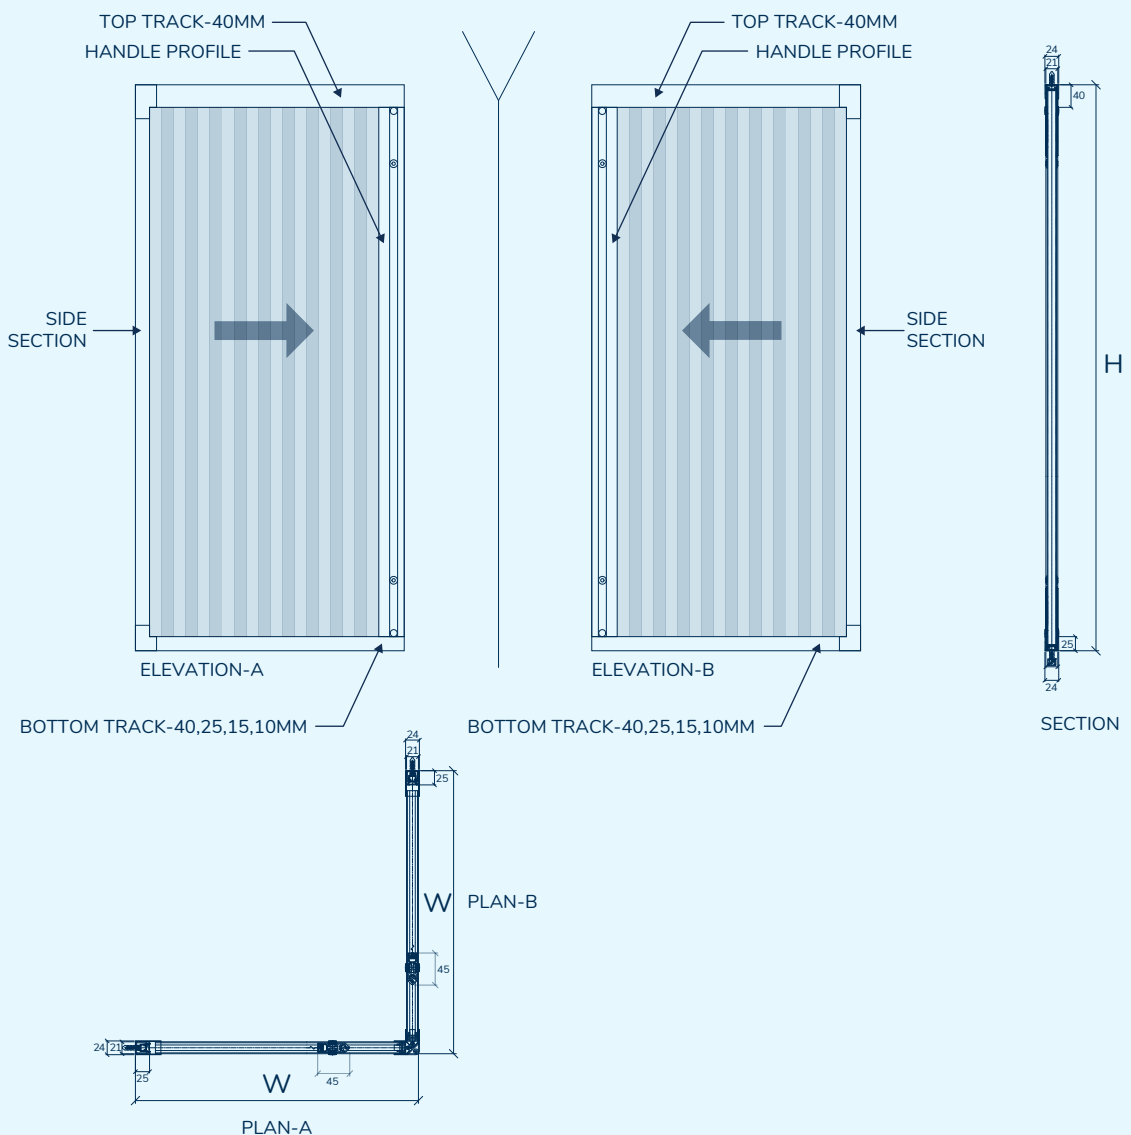

WITH MESH OVERLAP

WIDTH
2,400 mm

HEIGHT
2,500 mm

WITHOUT MESH OVERLAP

WIDTH
2,400 mm

HEIGHT
3,000 mm

Note: Max. Height and Width will be determined by the Height-Width Ratio

SECTIONAL AND INSTALLATION DETAILS