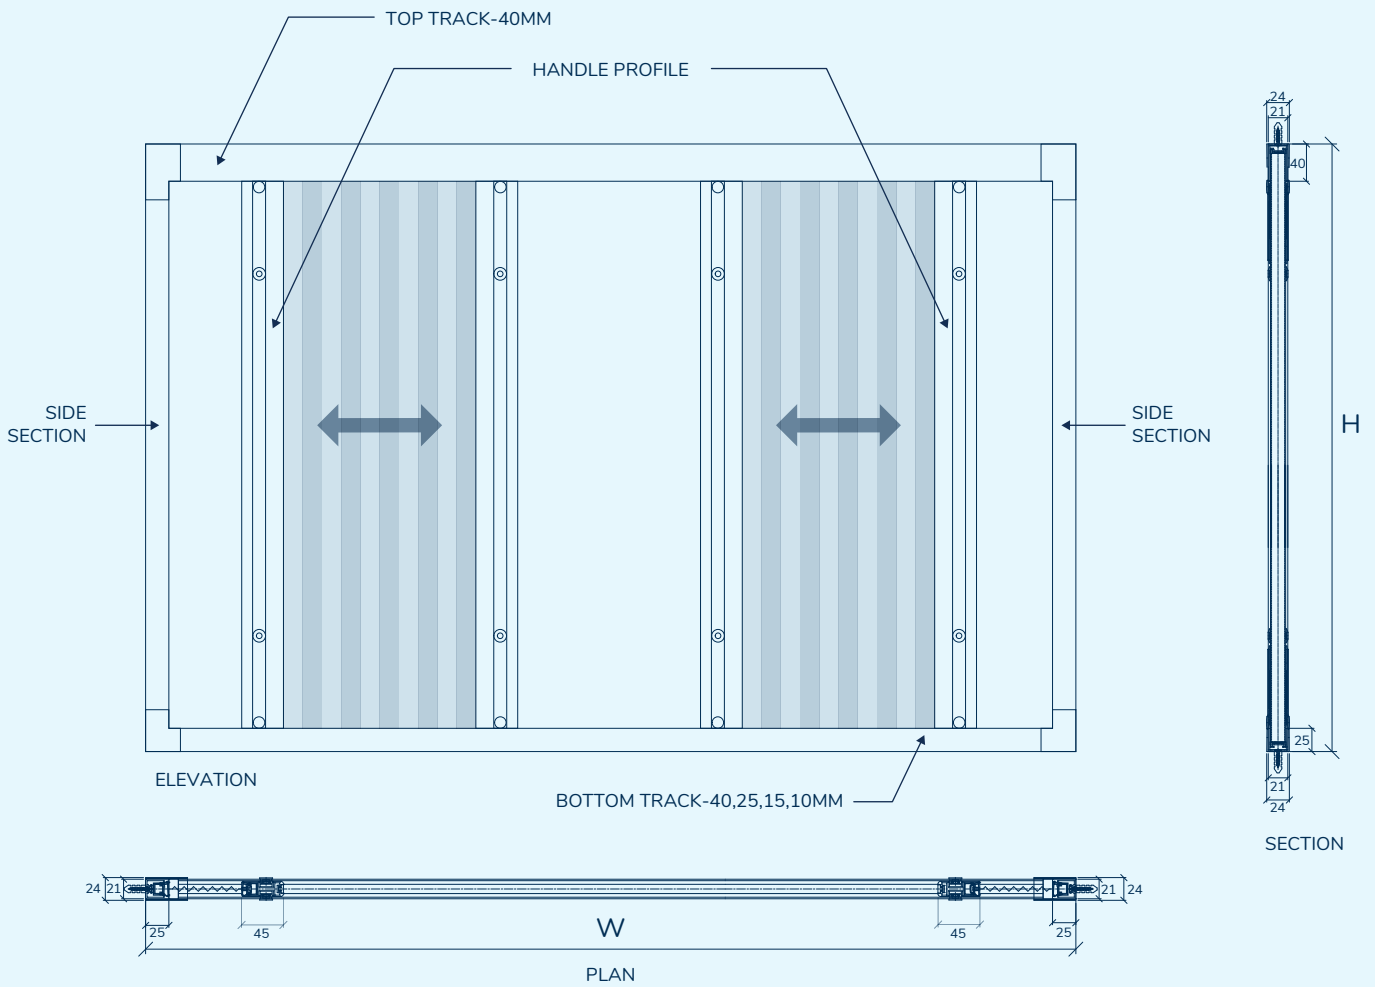

WIDTH
2,400 mm

WIDTH
2,400 mm

HEIGHT
2,500 mm

HEIGHT
3,000 mm

Note: Max. Height and Width will be determined by the Height-Width Ratio

SECTIONAL AND INSTALLATION DETAILS

BLINDS

Double Centra

PERFECT FOR:

Wide Sliding Windows & Doors

MAXIMUM SIZE LIMIT

PVL 22

PVL 22 EZ

WIDTH
4,500 mm

WIDTH
4,500 mm

HEIGHT
2,500 mm

HEIGHT
3,000 mm

Note: Max. Height and Width will be determined by the Height-Width Ratio

SECTIONAL AND INSTALLATION DETAILS

BLINDS

Corner

PERFECT FOR:

Terraces & balconies

MAXIMUM SIZE LIMIT

WITH MESH OVERLAP

WIDTH
2,400 mm

HEIGHT
2,500 mm

WITHOUT MESH OVERLAP

WIDTH
2,400 mm

HEIGHT
3,000 mm

Note: Max. Height and Width will be determined by the Height-Width Ratio

SECTIONAL AND INSTALLATION DETAILS