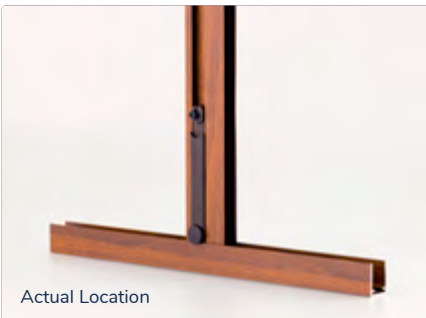

Reason #9: Durability

Unlike common screen systems, our product will function just as new even if it's not been used for a long time.

Above images are actual on-site installations