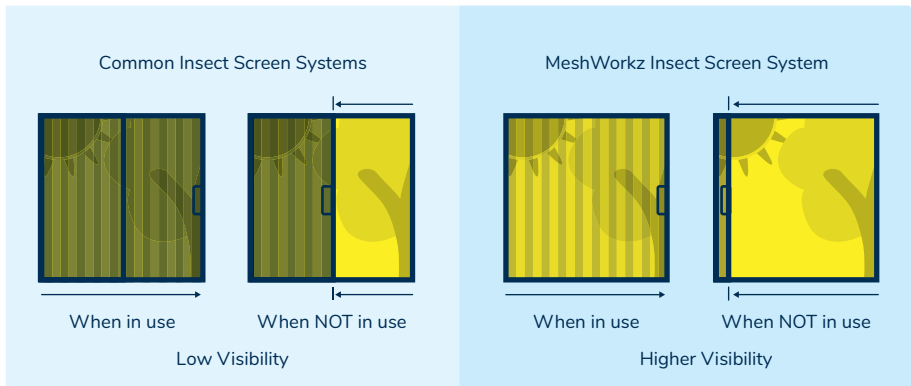

# First things first, what are Insect Screen Systems?

Screen systems are simply Insect Screens or Mosquito nets, as we call them (made of polyester or Fiberglass) that let the air in but don't allow insects, lizards, etc. to get inside the house. This is a new technology that allows you to install a screen on existing windows and doors without any kind of civil work.

## Ok, so why should I use MeshWorkz Insect Screens?

Common Insect Screen Systems are designed like windows, therefore they block the outside view even when they are not in use. Our product on the other hand gets completely folded such that it occupies very little space when not in use.