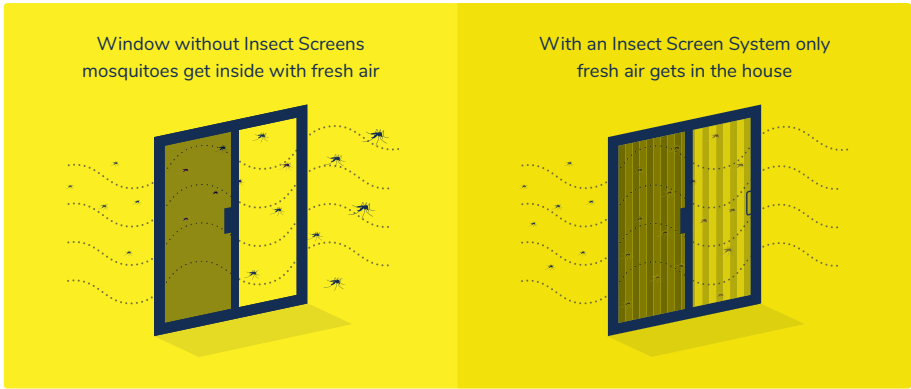

# First things first, what are Insect Screen Systems?

Screen systems are simply Insect Screens or Mosquito nets, as we call them (made of polyester or Fiberglass) that let the air in but don't allow insects, lizards, etc. to get inside the house. This is a new technology that allows you to install a screen on existing windows and doors without any kind of civil work.