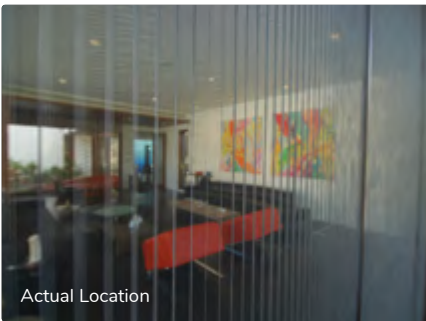

Reason #8: Warranty & After Sales Service

We offer a 3-year warranty with our products and hassle-free service support within 48 hours of raising a query.