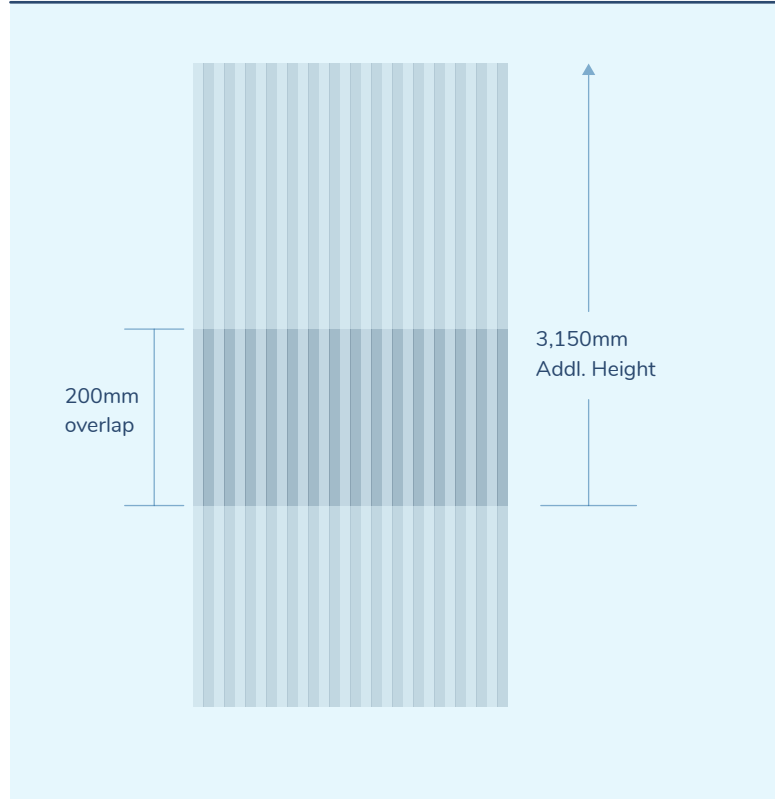

Mesh Overlap

* The colors shown are most preferred by our clients. However, you can choose any RAL color of your liking, and we shall get it made for you.

Please write to info@meshworkz.com (India) or sales@meshworkz.ae (UAE) for details.