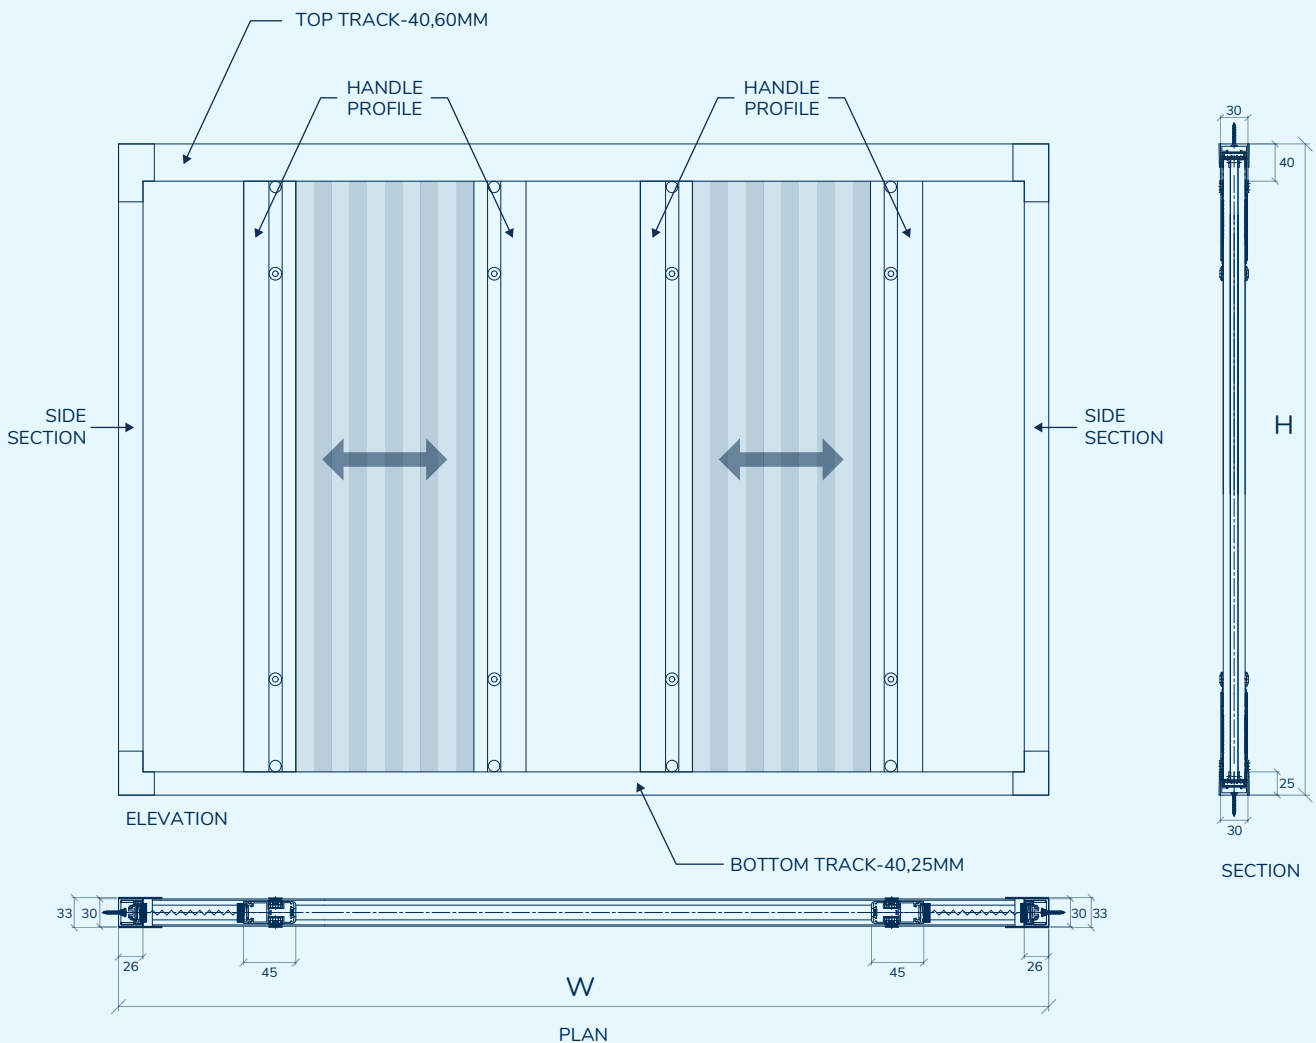

WITH MESH OVERLAP

WIDTH
3,500 mm

HEIGHT
4,000 mm

WITHOUT MESH OVERLAP

WIDTH
8,000 mm

HEIGHT
3,150 mm

Note: Max. Height and Width will be determined by the Height-Width Ratio

SECTIONAL AND INSTALLATION DETAILS