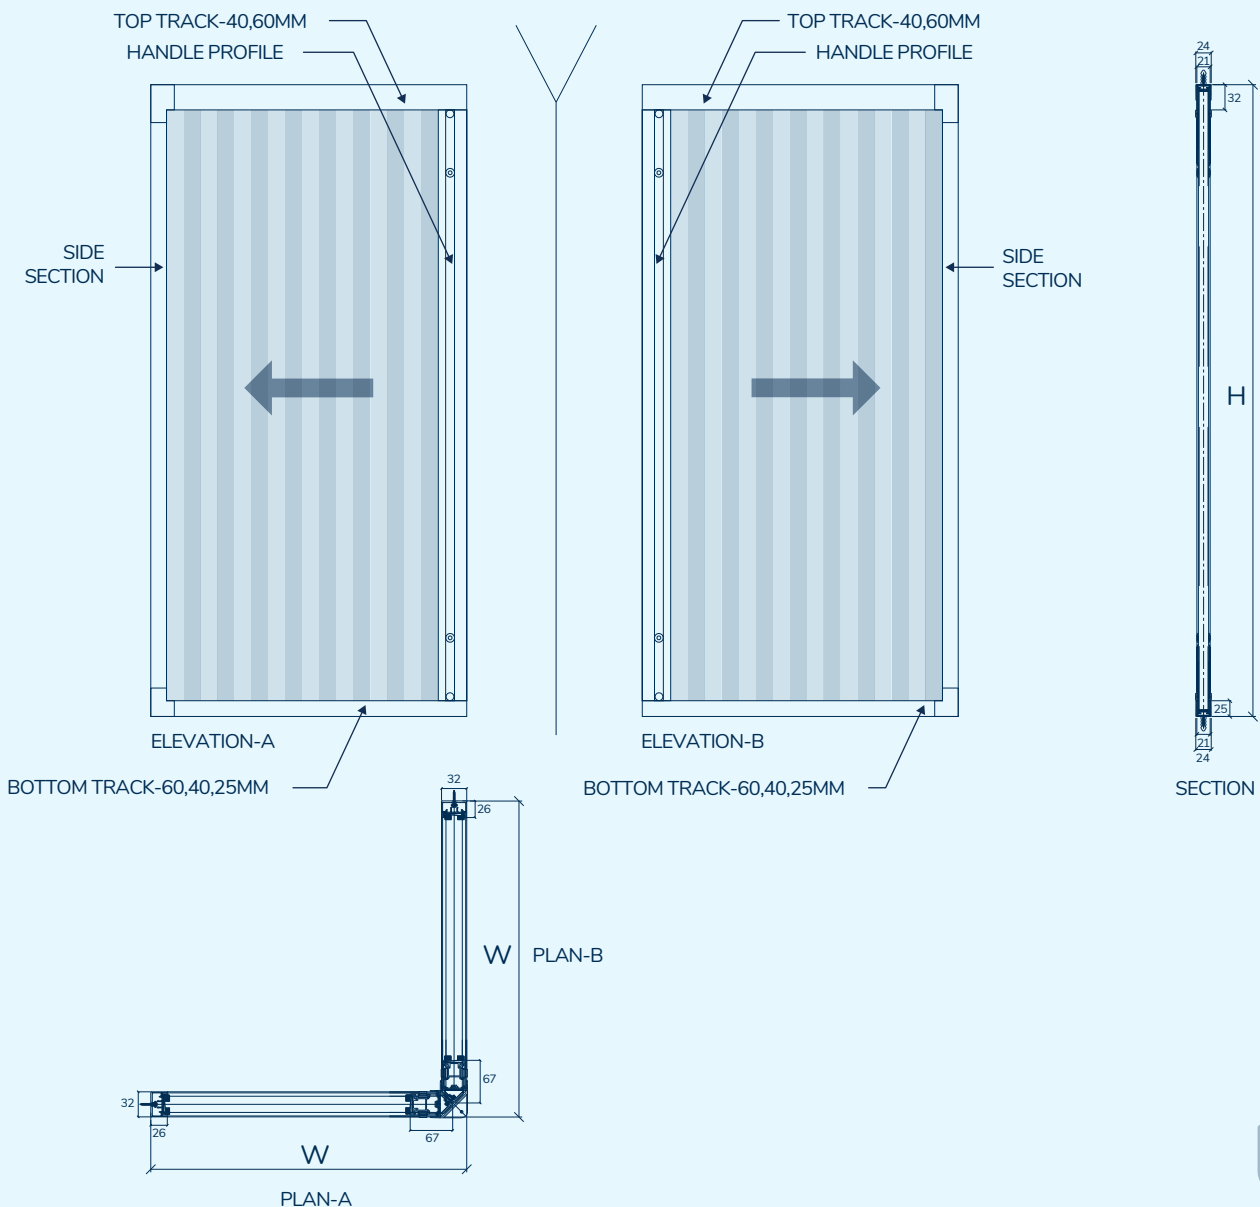

WITH MESH OVERLAP

WIDTH
3,500 mm

HEIGHT
4,000 mm

WITHOUT MESH OVERLAP

WIDTH
8,000 mm

HEIGHT
3,150 mm

Note: Max. Height and Width will be determined by the Height-Width Ratio

SECTIONAL AND INSTALLATION DETAILS

PVL 29

Corner

PERFECT FOR:

Terraces & balconies

MAXIMUM SIZE LIMIT

WITH MESH OVERLAP

WIDTH
2,000 mm

HEIGHT
4,000 mm

WITHOUT MESH OVERLAP

WIDTH
3,000 mm

HEIGHT
3,150 mm

Note: Max. Height and Width will be determined by the Height-Width Ratio

SECTIONAL AND INSTALLATION DETAILS

Frame Colors & Finishes

Powder Coated*

Anodized*