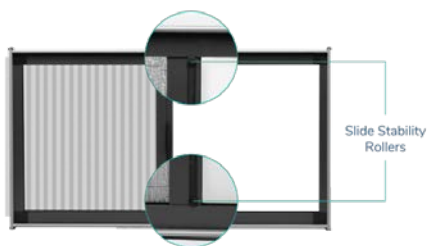

Designed for Vertical & Horizontal Formats.

Magnetic Locking System

5 Year Replacement Warranty

50+ Color and Finish Options Available

Child-Safe Mesh

PVL 29 - Key Features

Large Dimensions

PVL screens go as wide as 8 meters (26.2 feet) to 4 meters (13.1 feet)

One-finger operation.

Our slide stability rollers helps you operate the screen from any height, with just one-finger.

PVL 29

Uno

PERFECT FOR:

Casement, Doors & Windows, Sliding
Windows & Doors, Sliding Folding Doors
and Tilt & Turn Windows