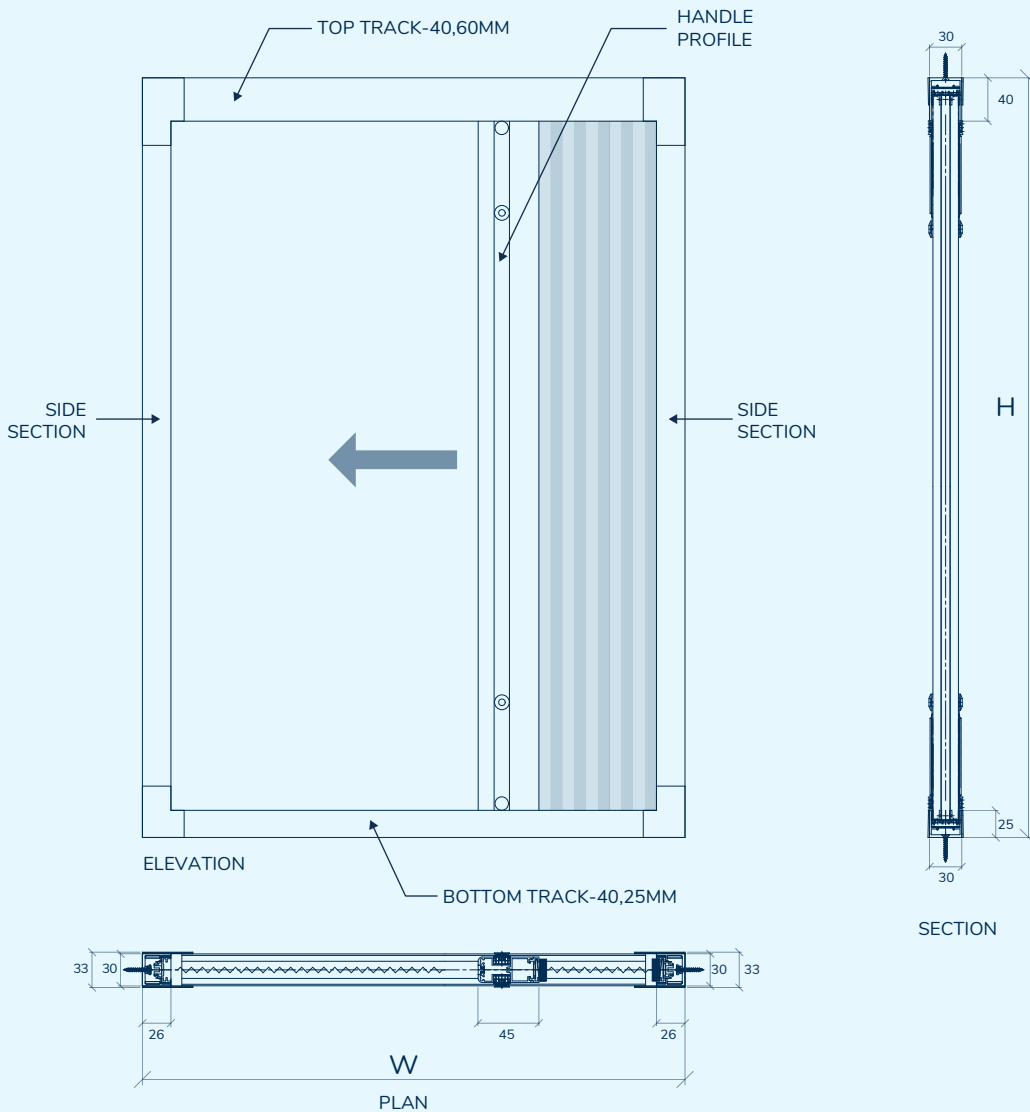

PVL 29

Uno

PERFECT FOR:

Casement, Doors & Windows, Sliding
Windows & Doors, Sliding Folding Doors
and Tilt & Turn Windows

MAXIMUM SIZE LIMIT

WITH MESH OVERLAP

WIDTH
2,000 mm

HEIGHT
4,000 mm

WITHOUT MESH OVERLAP

WIDTH
3,000 mm

HEIGHT
3,150 mm

Note: Max. Height and Width will be determined by the Height-Width Ratio

SECTIONAL AND INSTALLATION DETAILS