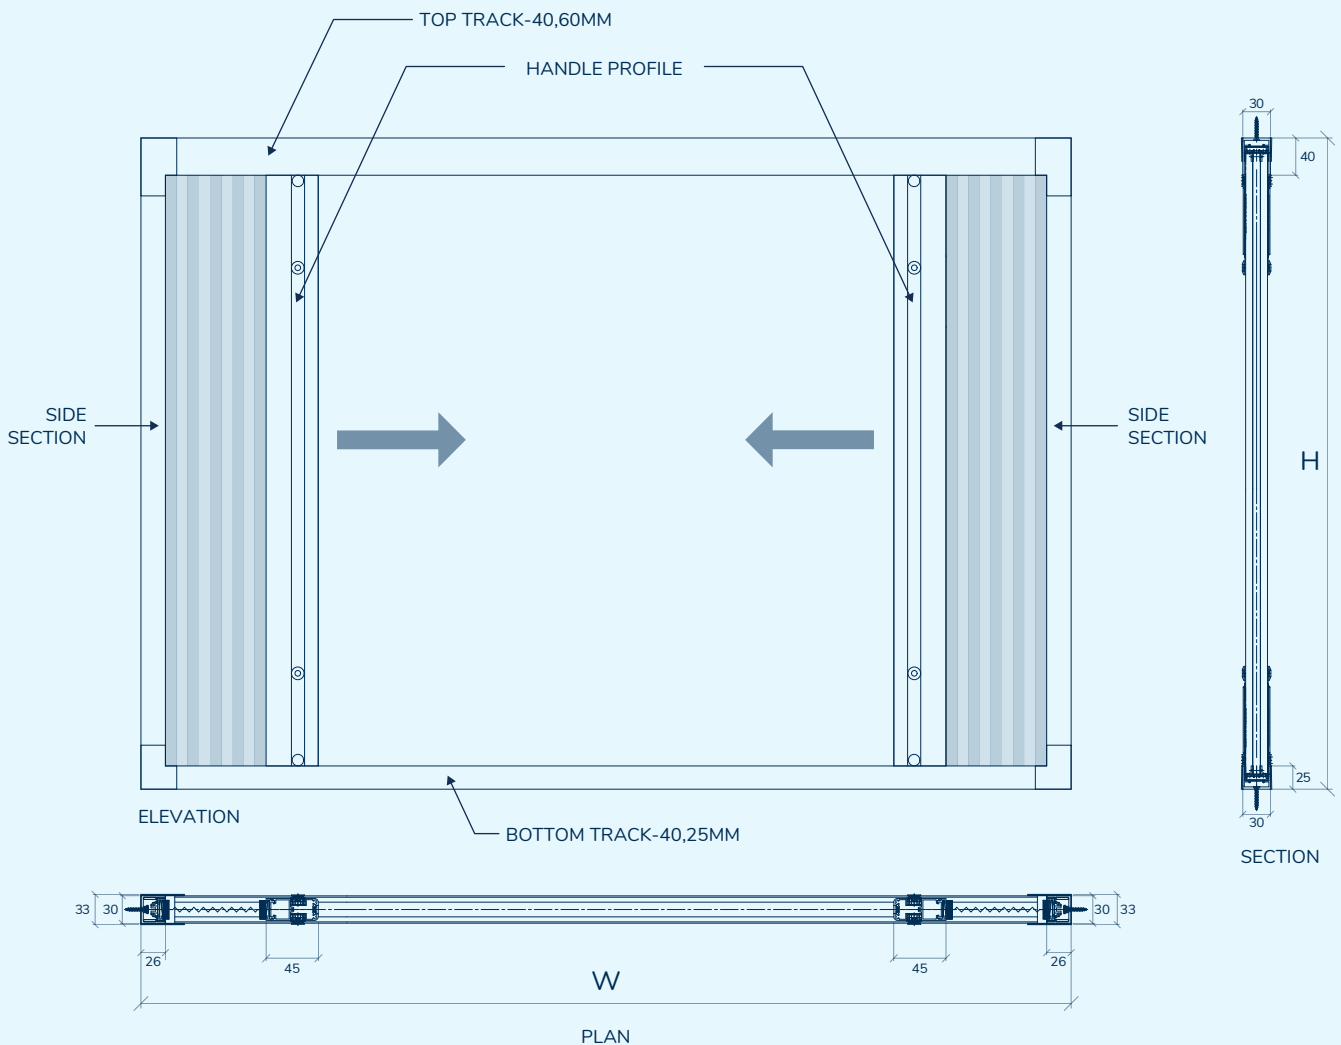

HEIGHT
4,000 mm

WITHOUT MESH OVERLAP

WIDTH
8,000 mm

HEIGHT
3,150 mm

Note: Max. Height and Width will be determined by the Height-Width Ratio

SECTIONAL AND INSTALLATION DETAILS

PVL 29

Centra

PERFECT FOR:

Sliding Windows & Doors

MAXIMUM SIZE LIMIT

WITH MESH OVERLAP

WIDTH
2,000 mm

HEIGHT
4,000 mm

WITHOUT MESH OVERLAP

WIDTH
3,000 mm