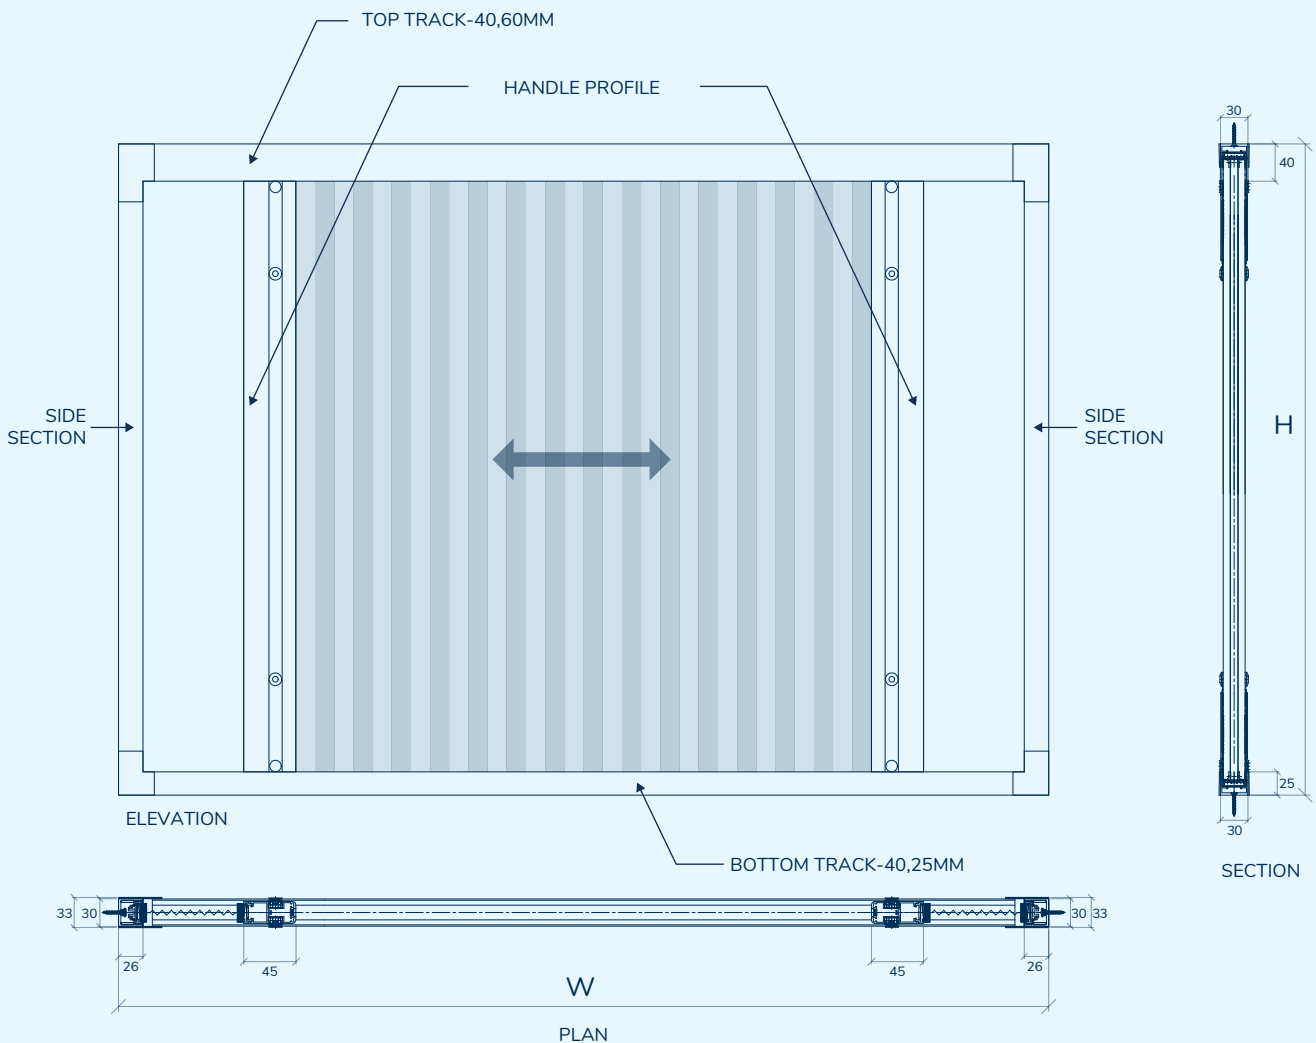

HEIGHT
4,000 mm

WITHOUT MESH OVERLAP

WIDTH
8,000 mm

HEIGHT
3,150 mm

Note: Max. Height and Width will be determined by the Height-Width Ratio

SECTIONAL AND INSTALLATION DETAILS

PVL 29

Centra

PERFECT FOR:

Sliding Windows & Doors

MAXIMUM SIZE LIMIT

WITH MESH OVERLAP

WIDTH
2,000 mm

HEIGHT
4,000 mm

WITHOUT MESH OVERLAP

WIDTH
3,000 mm

HEIGHT
3,150 mm

Note: Max. Height and Width will be determined by the Height-Width Ratio

SECTIONAL AND INSTALLATION DETAILS

PVL 29

Double Centra

PERFECT FOR:

Wide Sliding Windows & Doors

MAXIMUM SIZE LIMIT

WITH MESH OVERLAP

WIDTH
3,500 mm

HEIGHT
4,000 mm

WITHOUT MESH OVERLAP

WIDTH
8,000 mm

HEIGHT
3,150 mm

Note: Max. Height and Width will be determined by the Height-Width Ratio

SECTIONAL AND INSTALLATION DETAILS