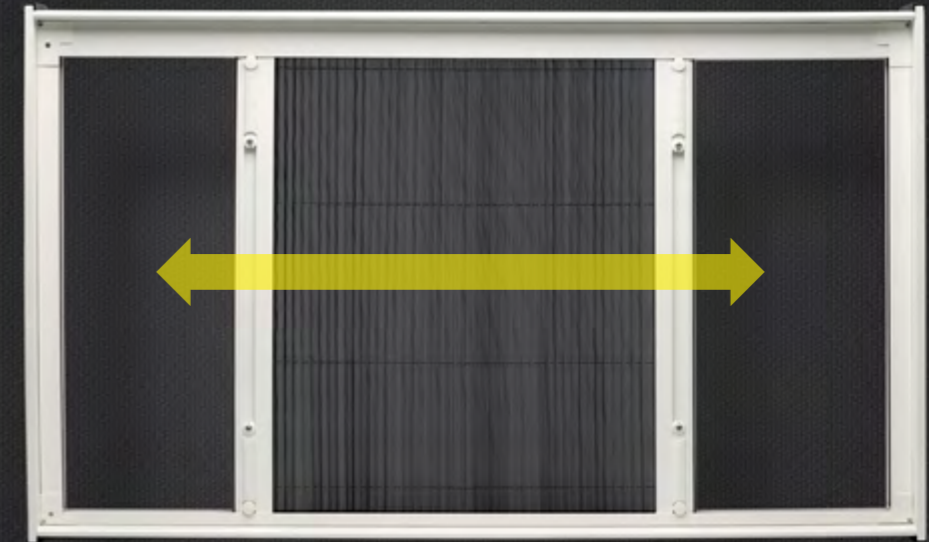

PVL22 | Centra

Max. Width: 2,500 mm | Max. Height: 3,000 mm

Note: Maximum Height and Width will be determined by the Height-Width Ratio