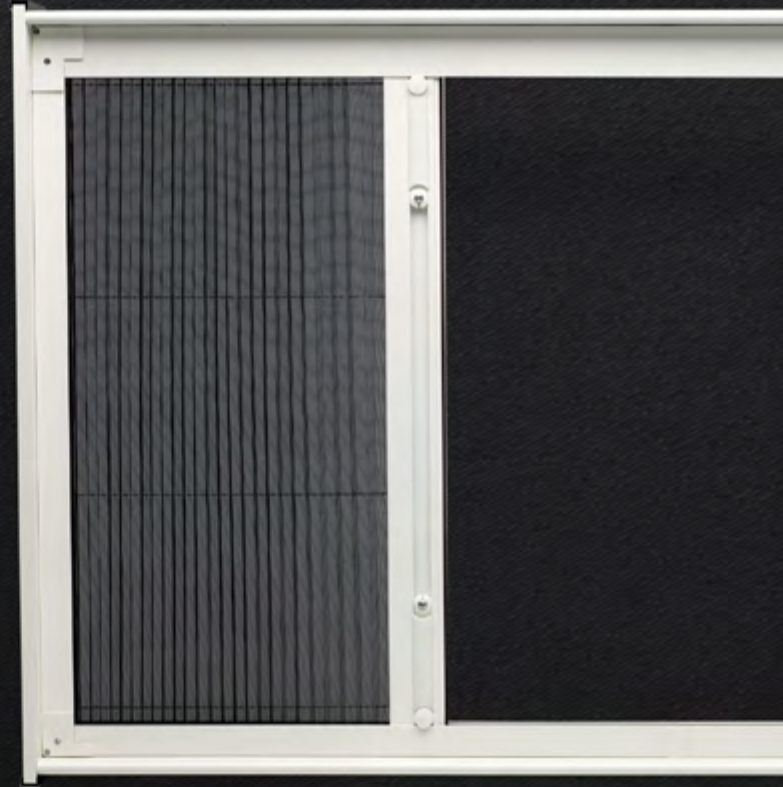

WHAT OUR CUSTOMERS SAY...

“...MeshWorkz® has been
nothing but professional...”

Rohit K. (Villa Owner)

Presenting

NEXT GENERATION SCREEN DOORS & WINDOWS

- » *Fine Italian Designs*
- » *3 Year Replacement Warranty*
- » *Weather Tested*