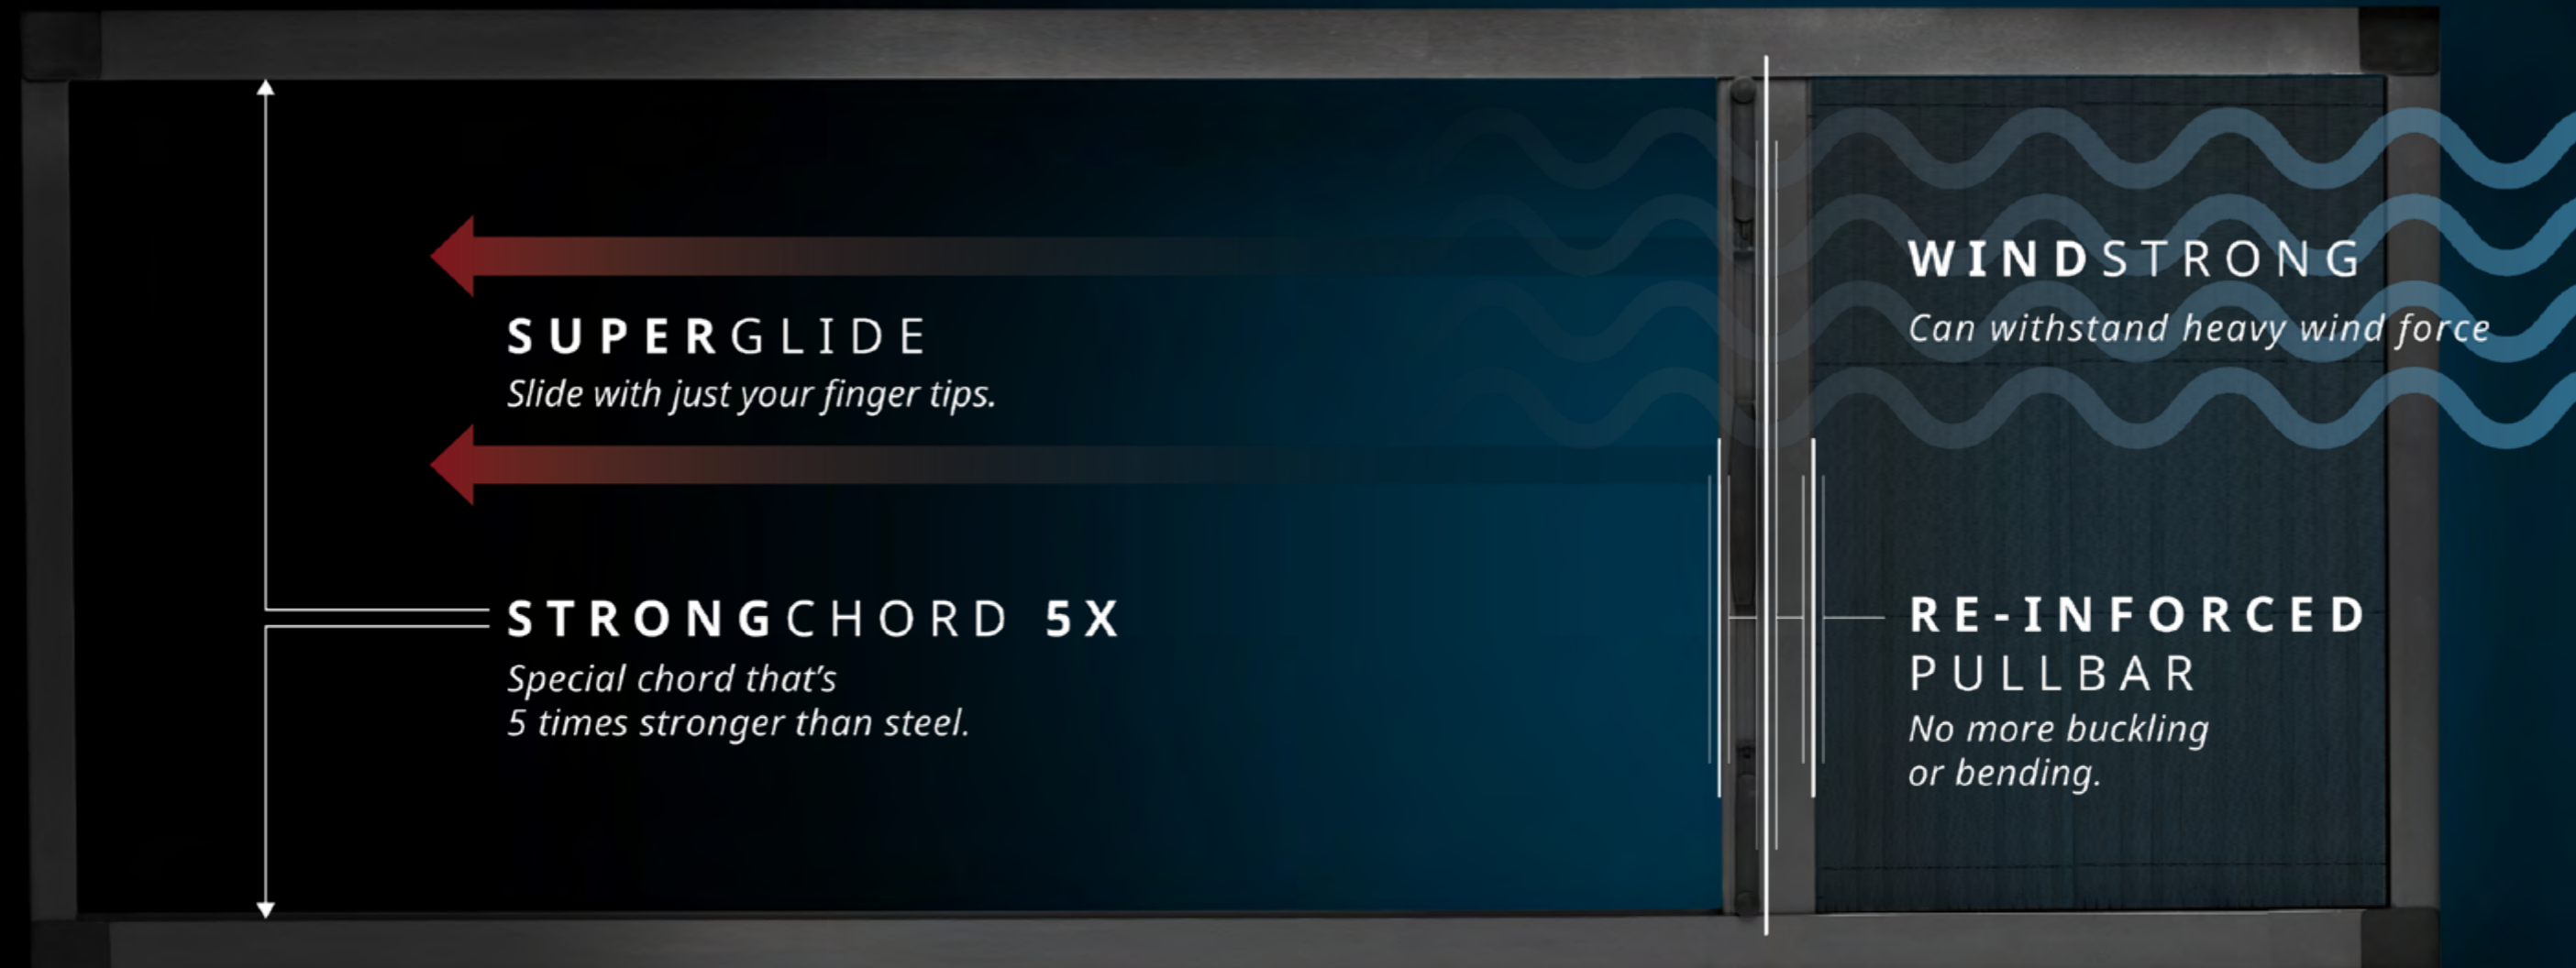

And we are proud to say that with each new product, we are doing exactly that.

INTRODUCING

PVL29 | A Screen Revolution!

SUPERGLIDE

Slide with just your finger tips.

STRONGCHORD 5X

Special chord that's 5 times stronger than steel.