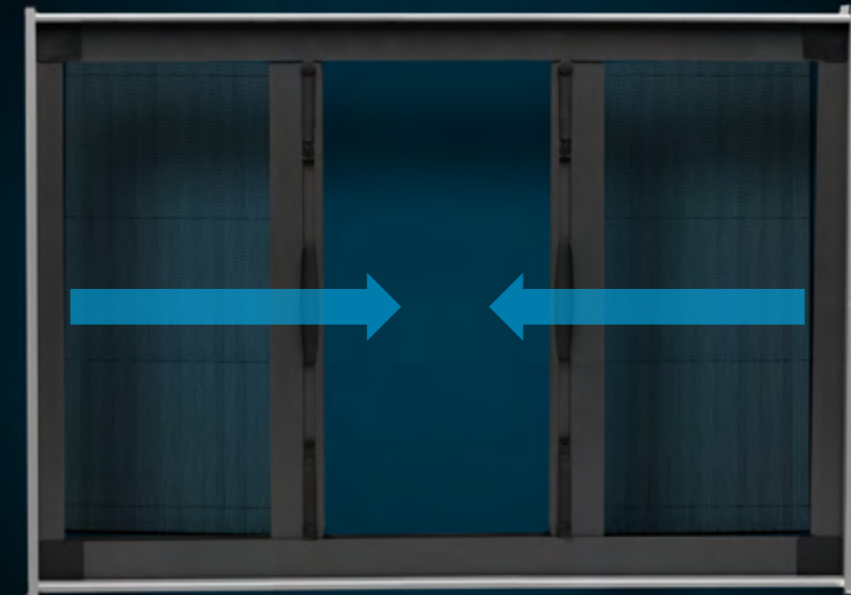

PVL29 | Proxima

Max. Width: 9,000 mm | Max. Height: 3,000 mm

Note: Maximum Height and Width will be determined by the Height-Width Ratio