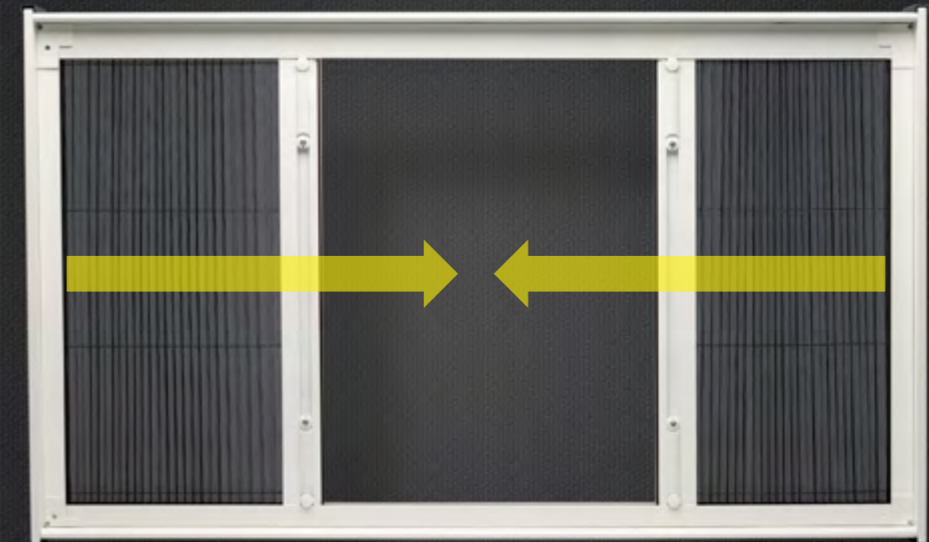

PVL22 | Proxima

Max. Width: 6,000 mm | Max. Height: 3,000 mm

Note: Maximum Height and Width will be determined by the Height-Width Ratio