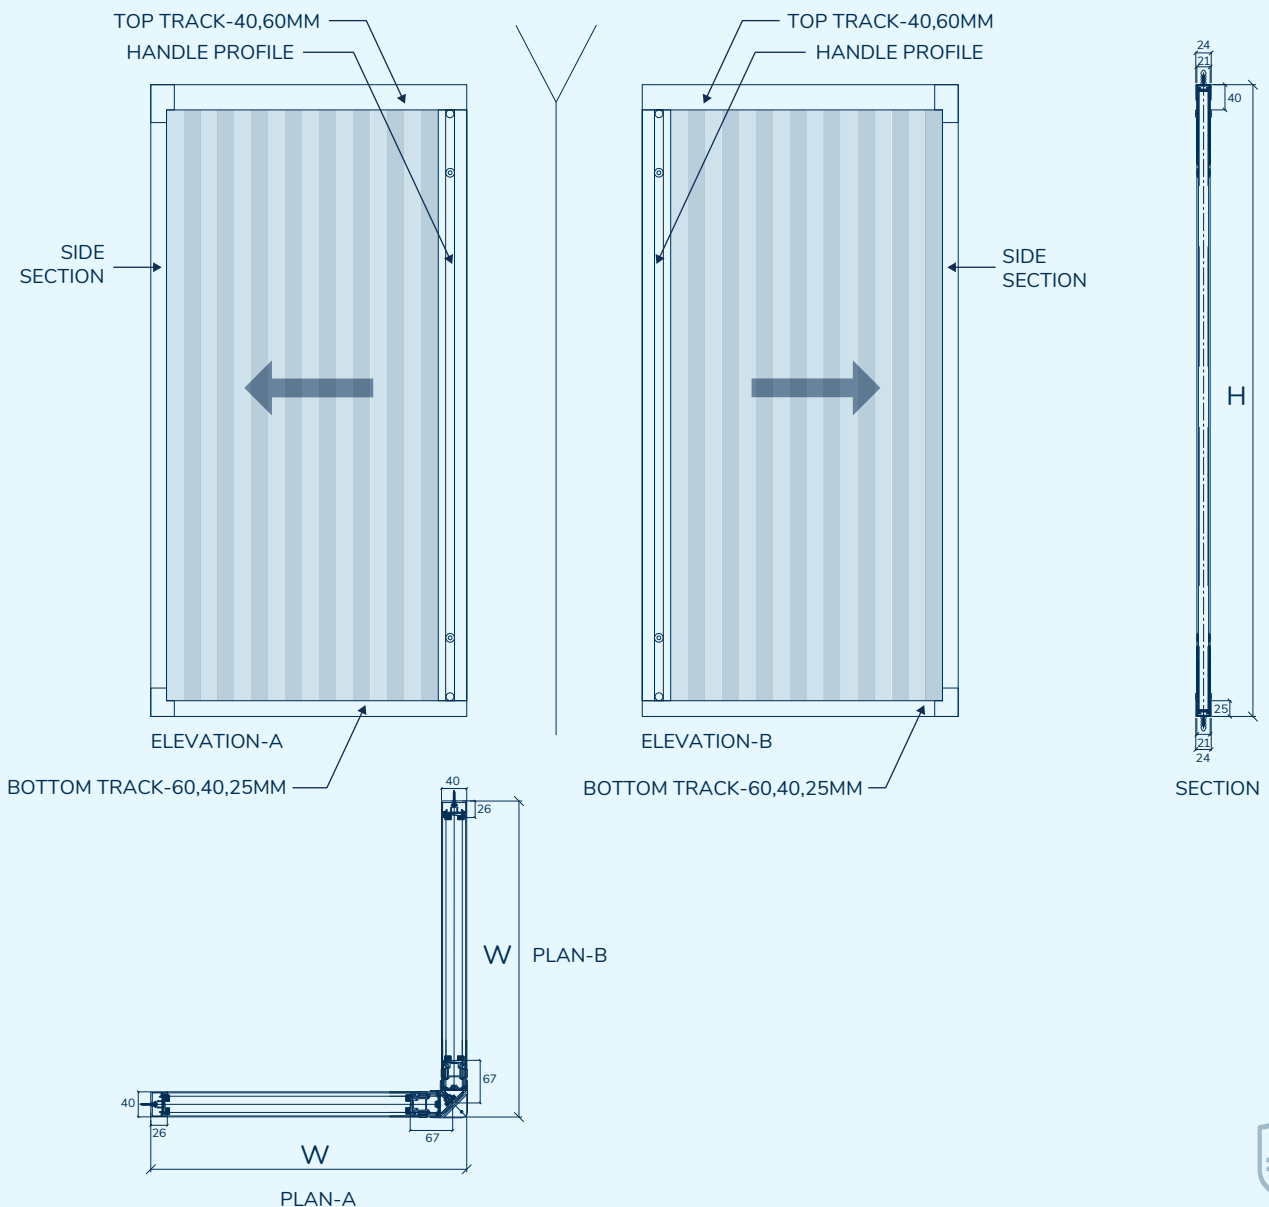

PVL 39

Corner

PERFECT FOR:

Terraces & balconies

MAXIMUM SIZE LIMIT

WITH MESH OVERLAP

WIDTH
3,000 mm

HEIGHT
4,000 mm

WITHOUT MESH OVERLAP

WIDTH
3,500 mm

HEIGHT
3,000 mm

Note: Max. Height and Width will be determined by the Height-Width Ratio

SECTIONAL AND INSTALLATION DETAILS