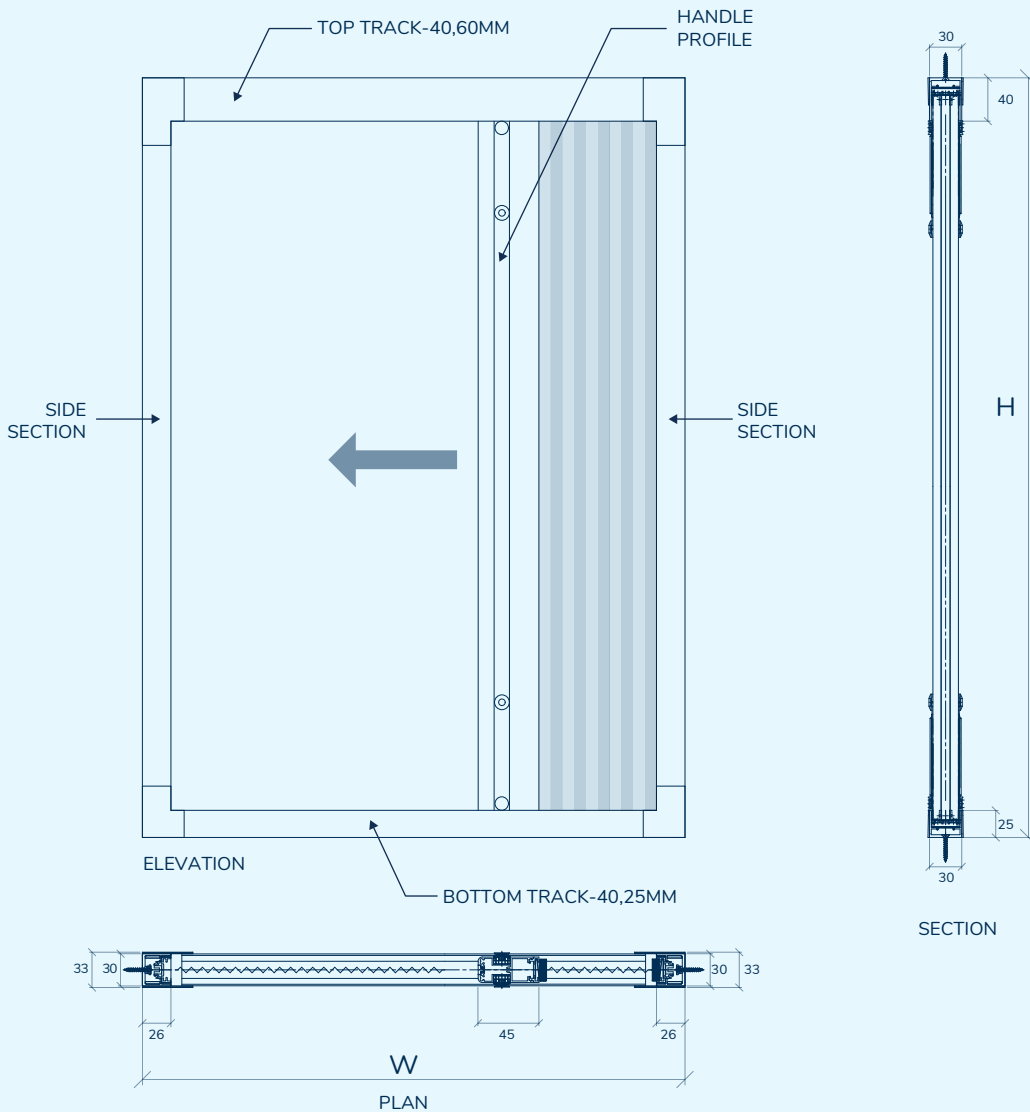

WIDTH
3,000 mm

HEIGHT
4,000 mm

HEIGHT
3,150 mm

Note: Max. Height and Width will be determined by the Height-Width Ratio

SECTIONAL AND INSTALLATION DETAILS

PVL 29

Proxima

PERFECT FOR: