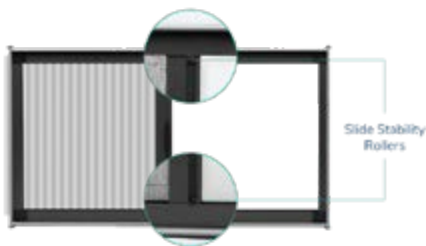

One-finger operation.

Our slide stability rollers helps you operate the screen from any height, with just one-finger.