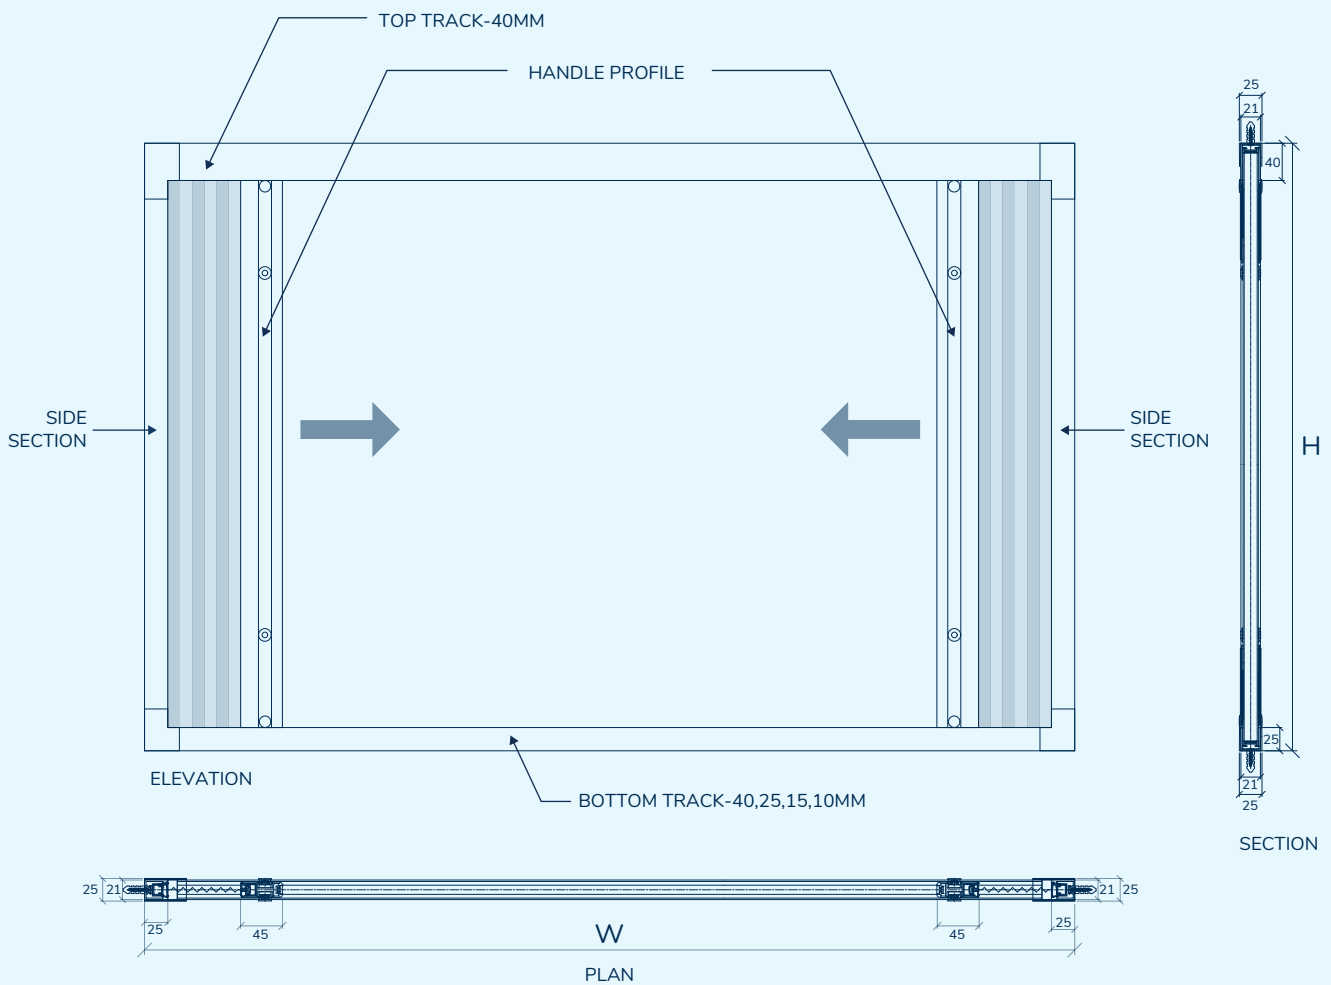

MAXIMUM SIZE LIMIT

PVL 22	PVL 22 EZ
WIDTH 4,500 mm	WIDTH 4,500 mm
HEIGHT 2,500 mm	HEIGHT 3,000 mm

Note: Max. Height and Width will be determined by the Height-Width Ratio

SECTIONAL AND INSTALLATION DETAILS