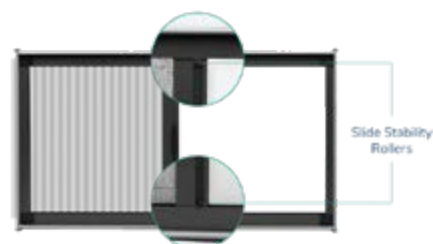

Our wires are 5 times stronger than common wires and don't break easily under pressure.

One-finger operation.

Our slide stability rollers helps you operate the screen from any height, with just one-finger.