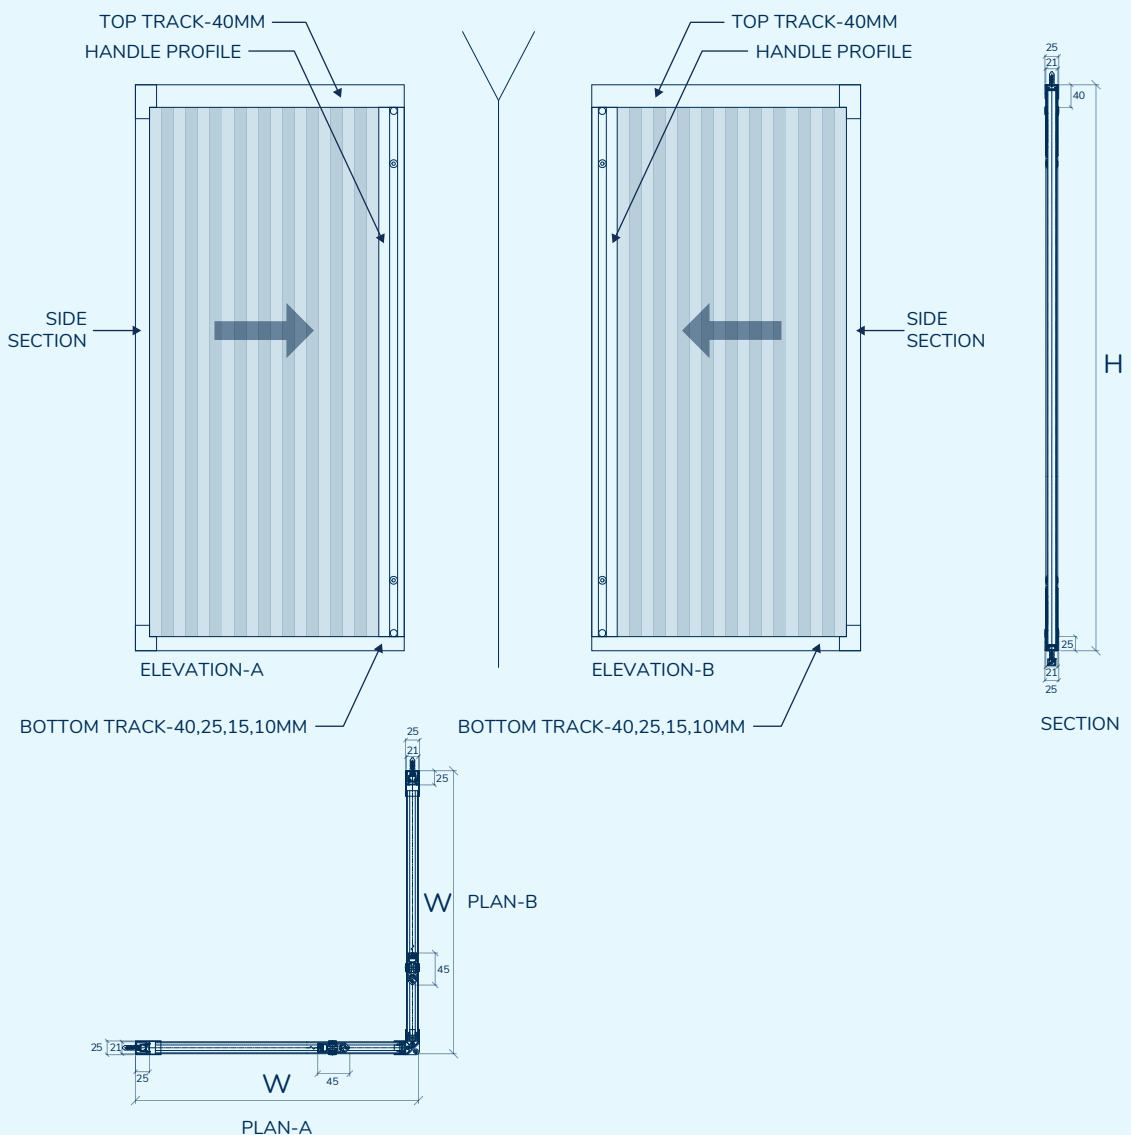

HEIGHT
2,500 mm

WITHOUT MESH OVERLAP

WIDTH
2,400 mm

HEIGHT
3,000 mm

Note: Max. Height and Width will be determined by the Height-Width Ratio

SECTIONAL AND INSTALLATION DETAILS

PVL 39

Frame Colors & Finishes