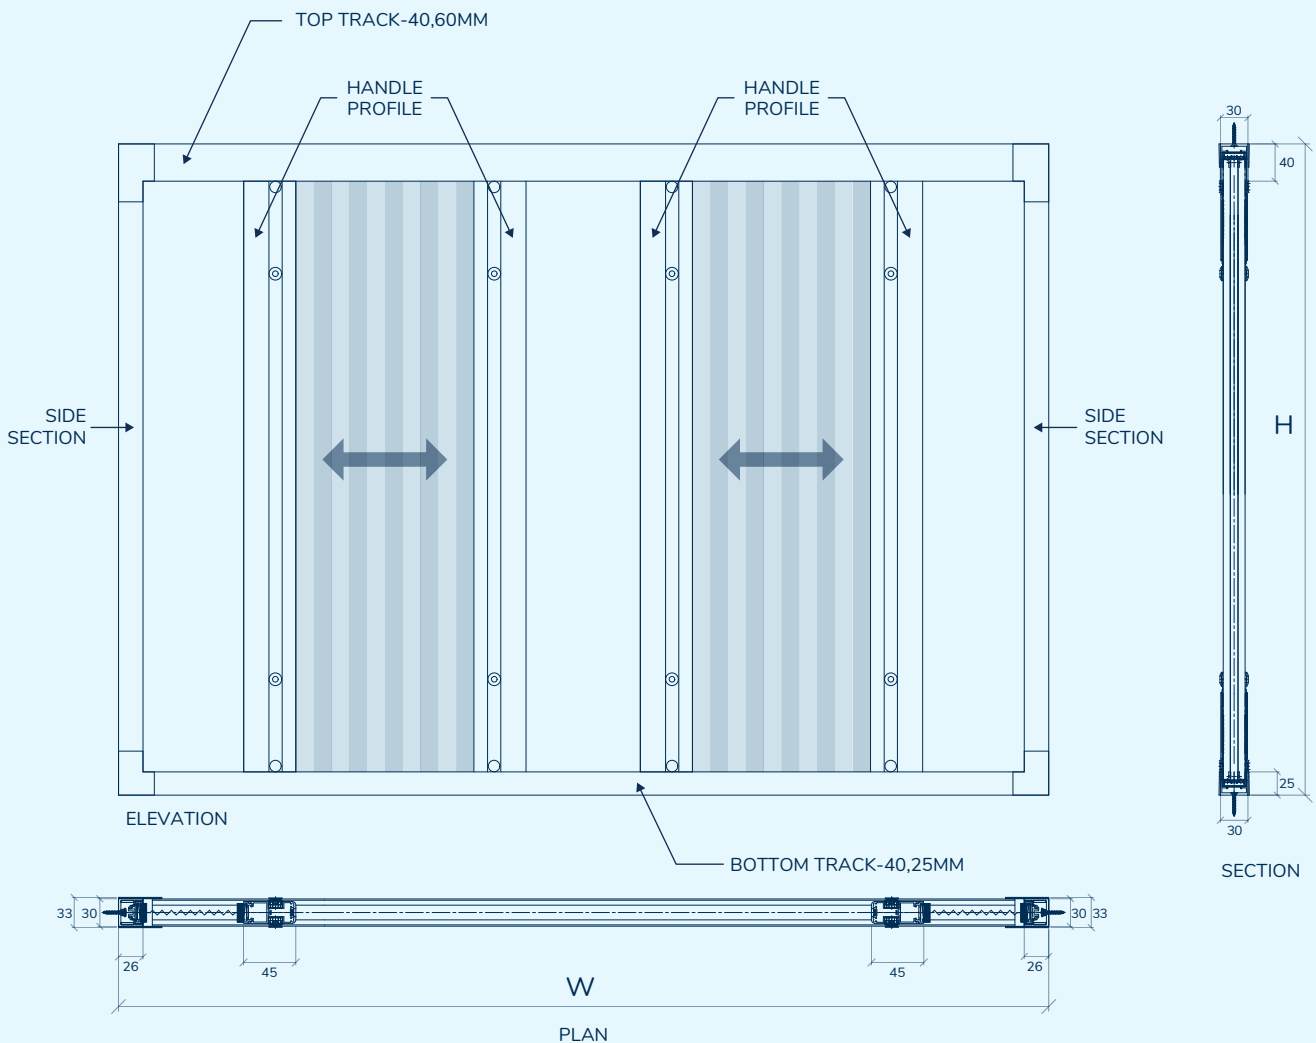

PVL 29

Double Centra

PERFECT FOR:

Wide Sliding Windows & Doors

MAXIMUM SIZE LIMIT

WITH MESH OVERLAP

WIDTH
3,500 mm

HEIGHT
4,000 mm

WITHOUT MESH OVERLAP

WIDTH
8,000 mm

HEIGHT
3,150 mm

Note: Max. Height and Width will be determined by the Height-Width Ratio

SECTIONAL AND INSTALLATION DETAILS