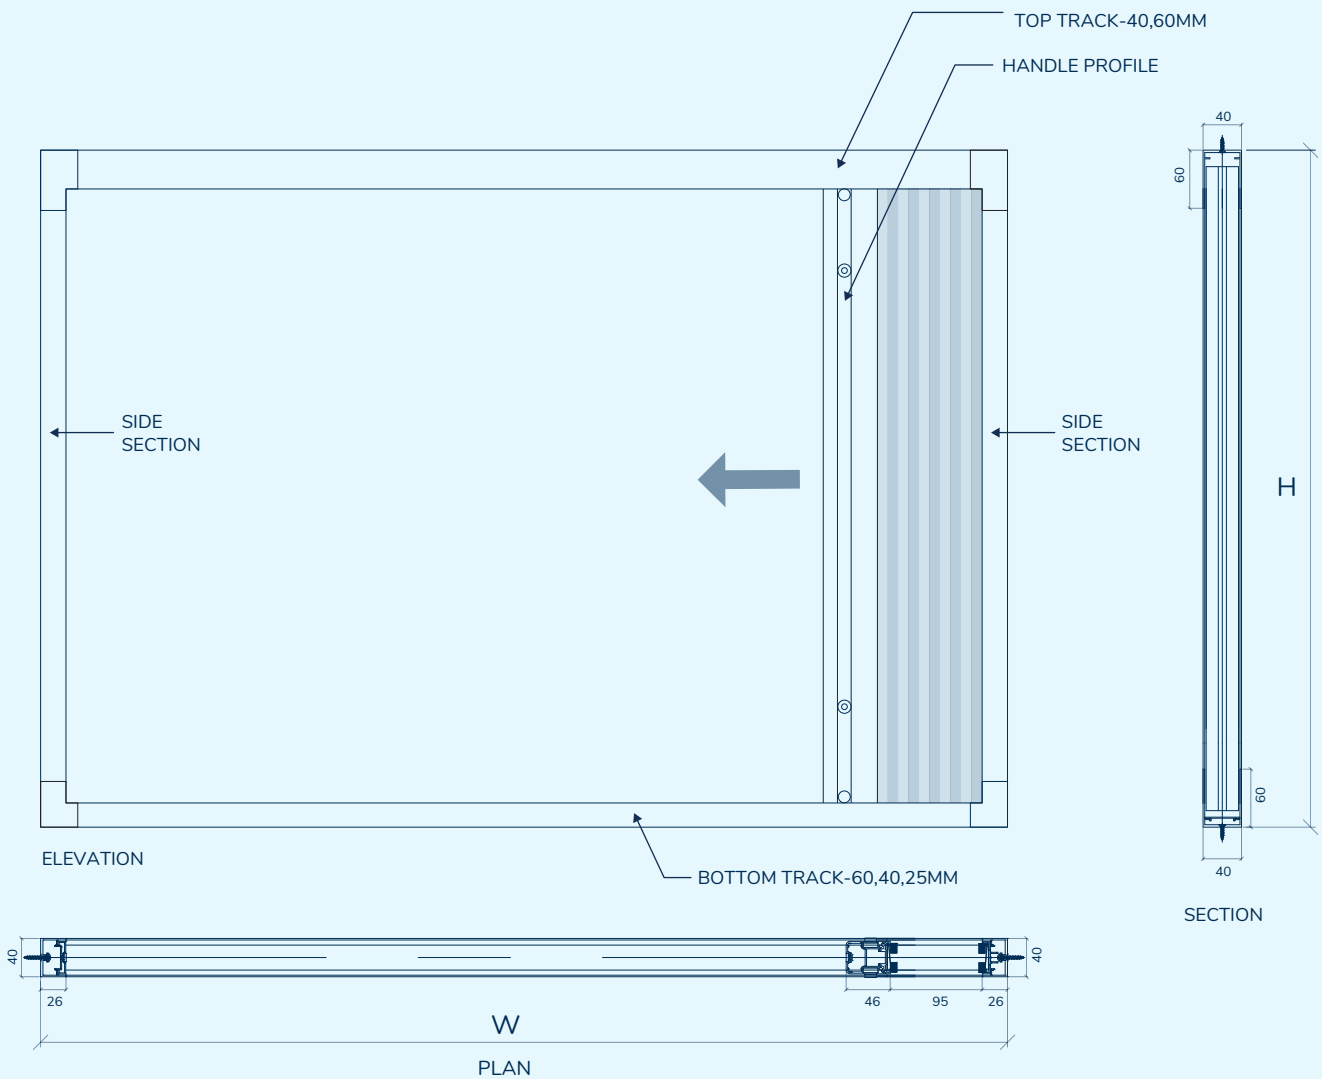

WITHOUT MESH OVERLAP

WIDTH
3,500 mm

HEIGHT
3,000 mm

Note: Max. Height and Width will be determined by the Height-Width Ratio

SECTIONAL AND INSTALLATION DETAILS

PVL 39

Proxima

PERFECT FOR: