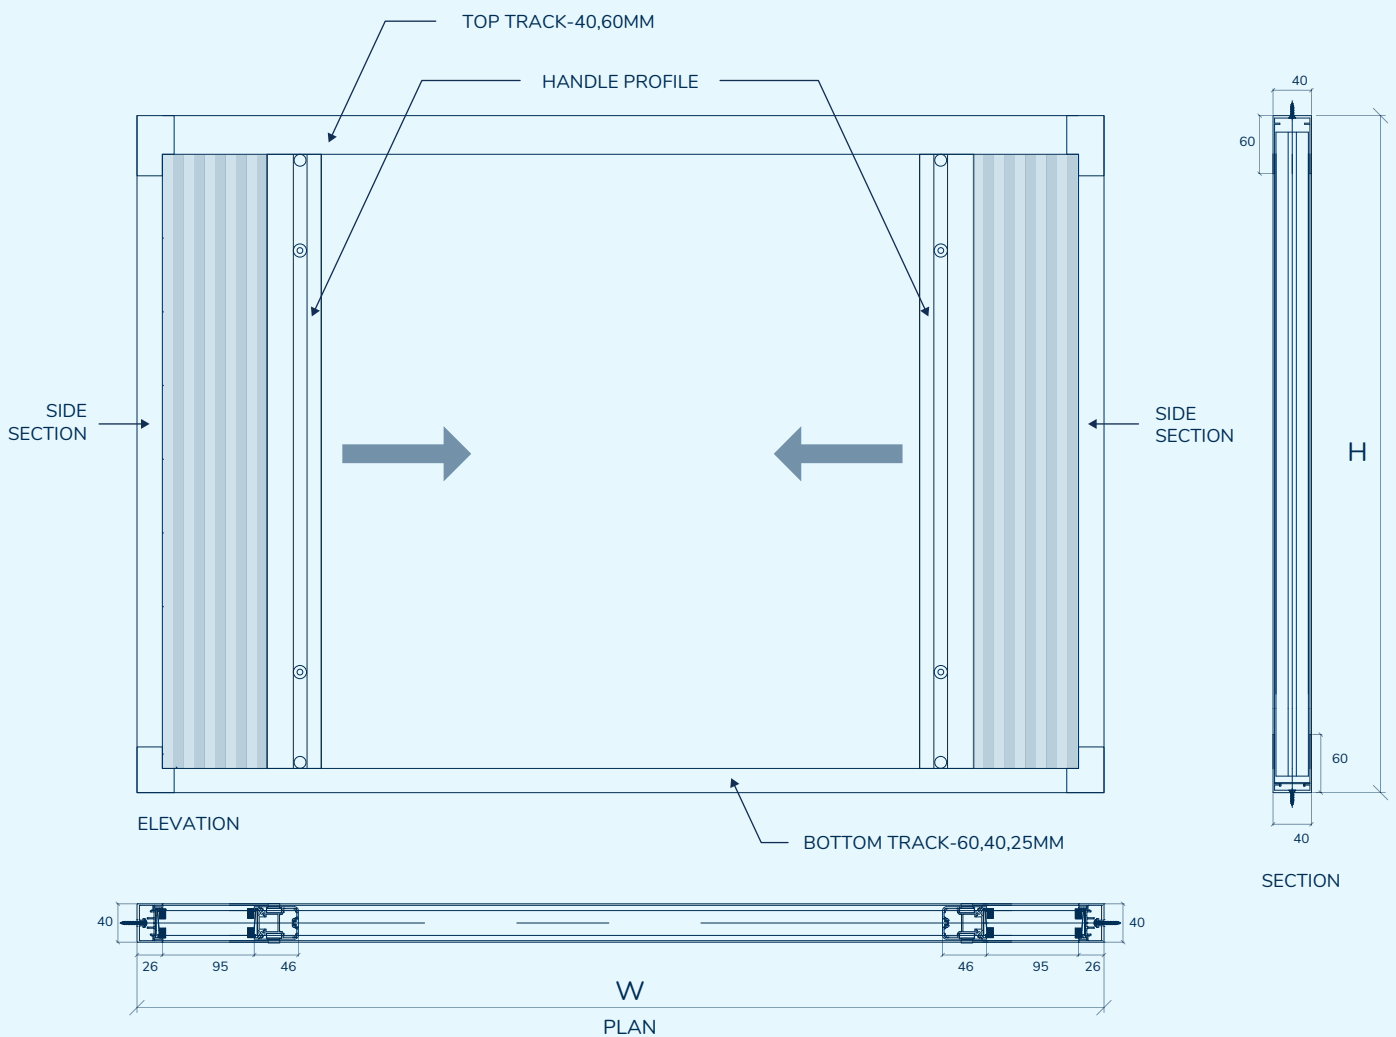

Sliding Windows & Doors, Sliding Folding Doors, Tilt & Turn Windows and Lift & Slide Doors

MAXIMUM SIZE LIMIT

WITH MESH OVERLAP

WIDTH
6,000 mm

HEIGHT
4,000 mm

WITHOUT MESH OVERLAP

WIDTH
8,000 mm

HEIGHT
3,000 mm

Note: Max. Height and Width will be determined by the Height-Width Ratio

SECTIONAL AND INSTALLATION DETAILS

PVL 39

Centra

PERFECT FOR:

Sliding Windows & Doors

MAXIMUM SIZE LIMIT

WITH MESH OVERLAP