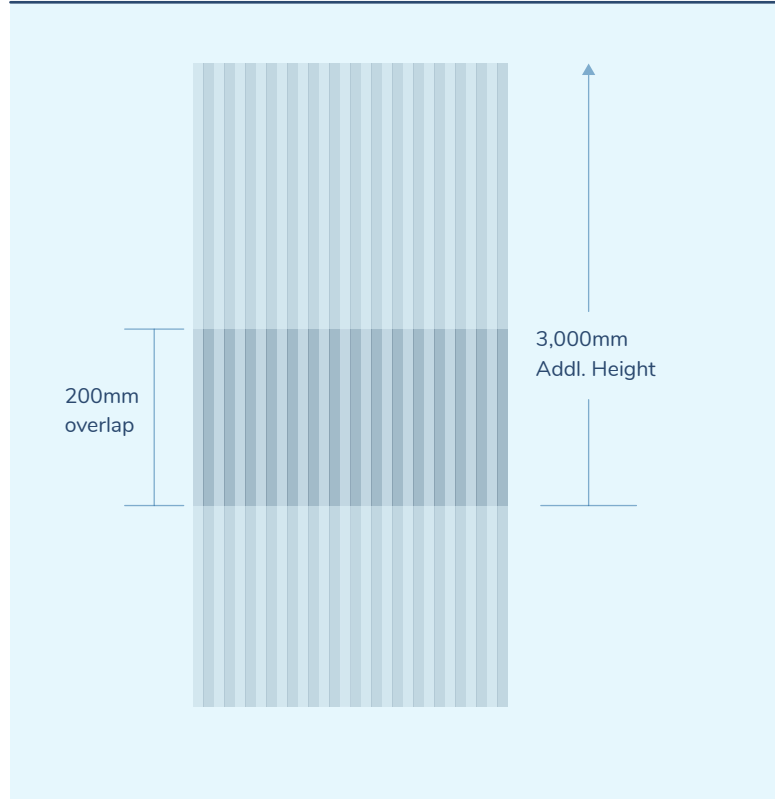

Mesh Overlap*

* Not applicable for PVL 22

* The colors shown are most preferred by our clients. However, you can choose any RAL color of your liking, and we shall get it made for you.

Please write to info@meshworkz.com (India) or sales@meshworkz.ae (UAE) for details.