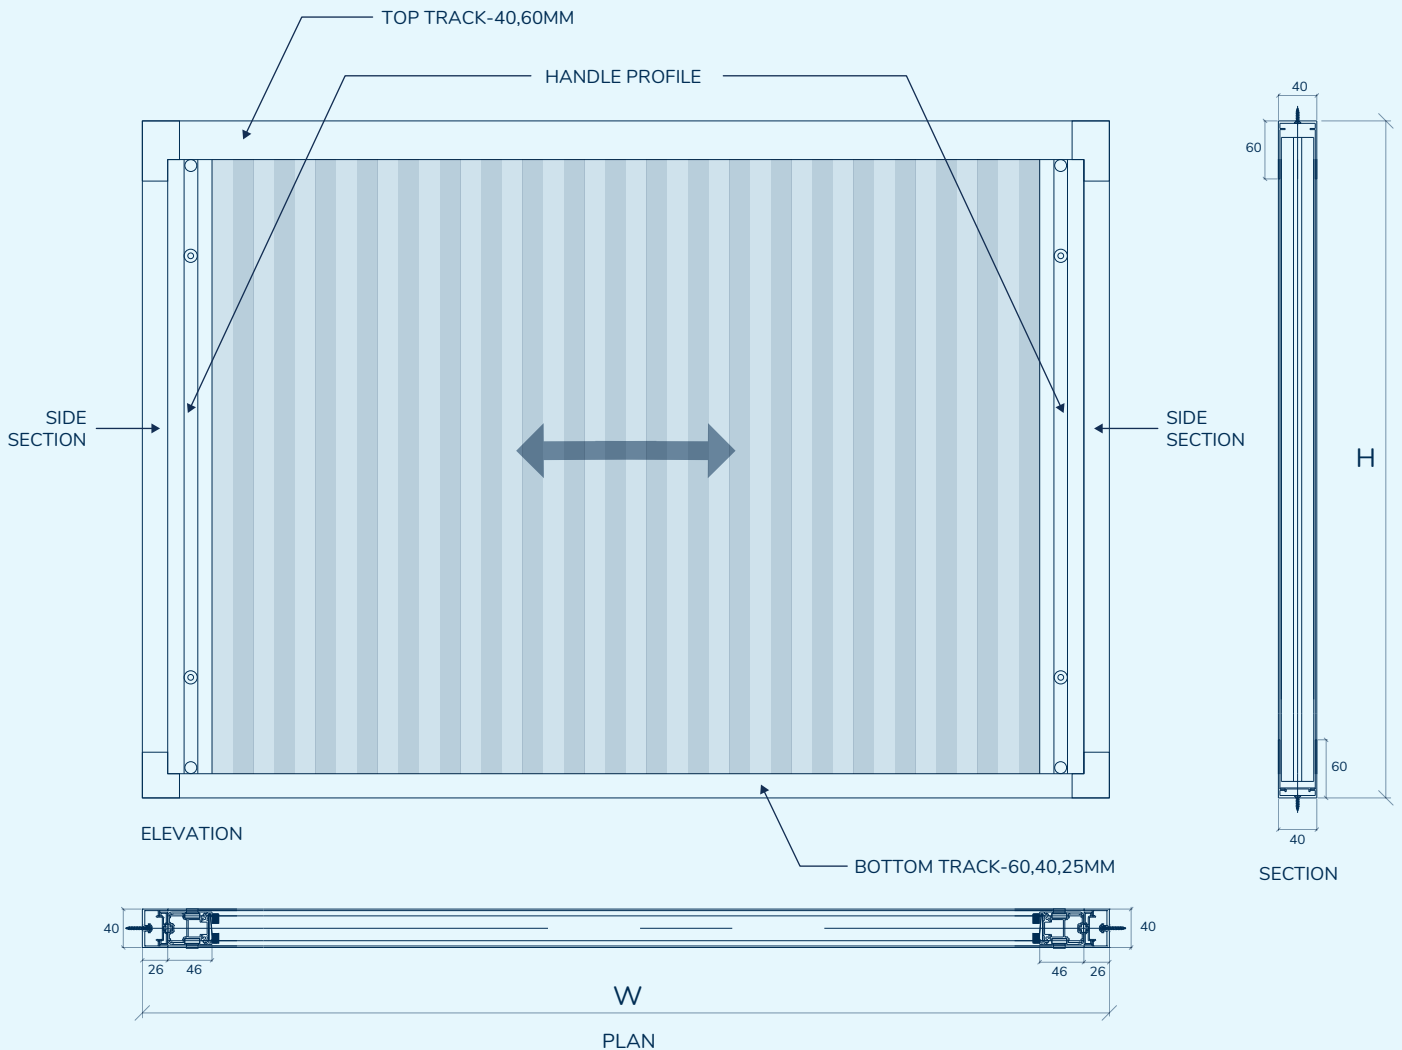

WIDTH
3,000 mm

HEIGHT
4,000 mm

WITHOUT MESH OVERLAP

WIDTH
3,500 mm

HEIGHT
3,000 mm

Note: Max. Height and Width will be determined by the Height-Width Ratio

SECTIONAL AND INSTALLATION DETAILS

PVL 39