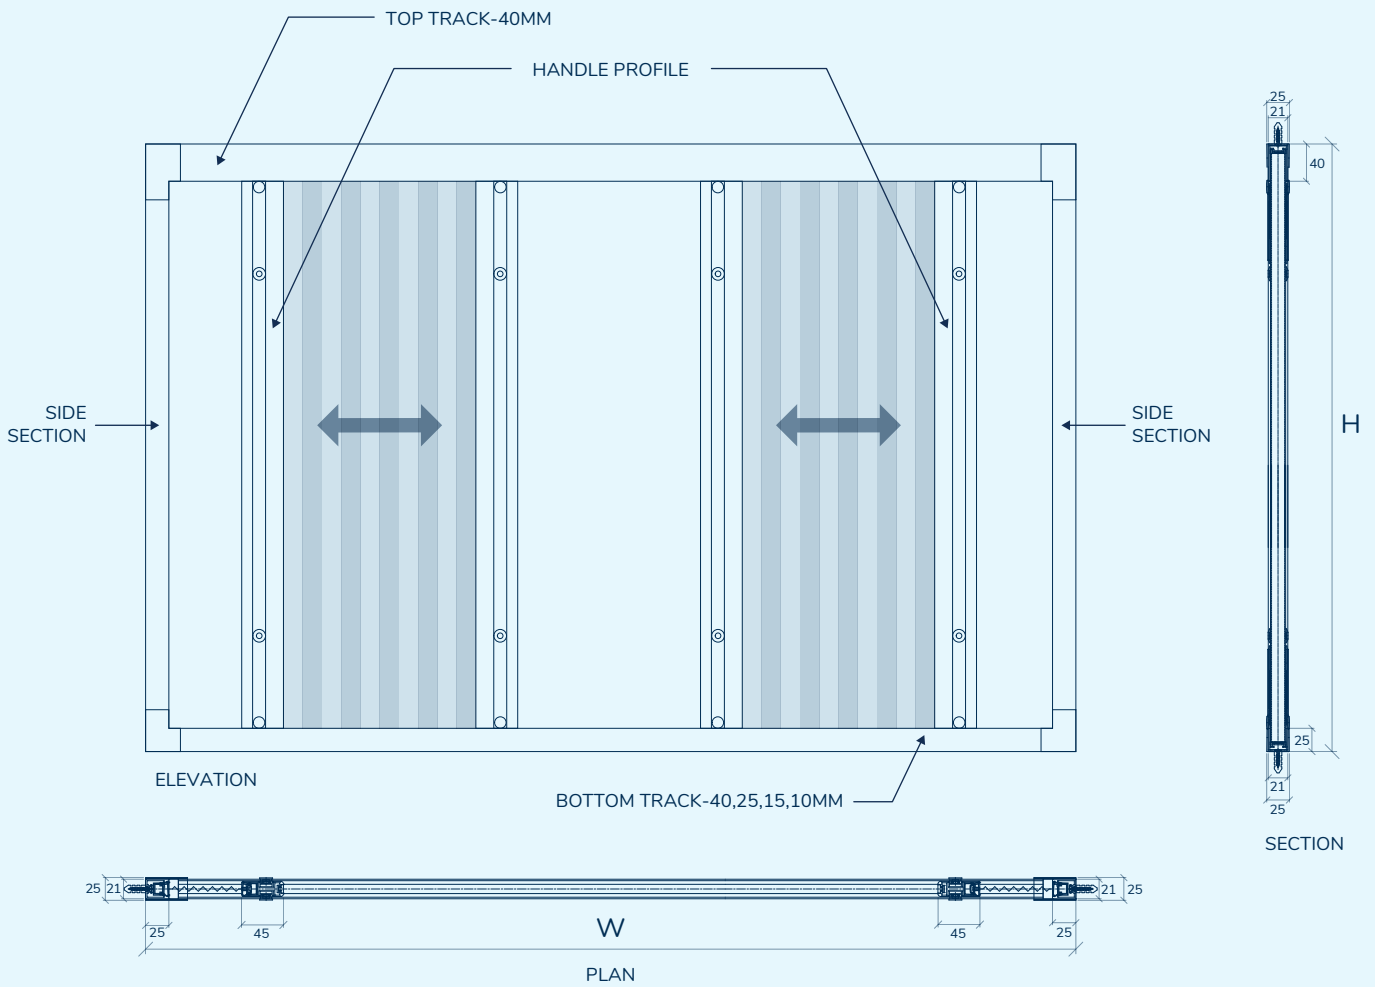

PVL 22

Double Centra

PERFECT FOR:

Wide Sliding Windows & Doors

MAXIMUM SIZE LIMIT

PVL 22	PVL 22 EZ
WIDTH 4,500 mm	WIDTH 4,500 mm
HEIGHT 2,500 mm	HEIGHT 3,000 mm

Note: Max. Height and Width will be determined by the Height-Width Ratio

SECTIONAL AND INSTALLATION DETAILS