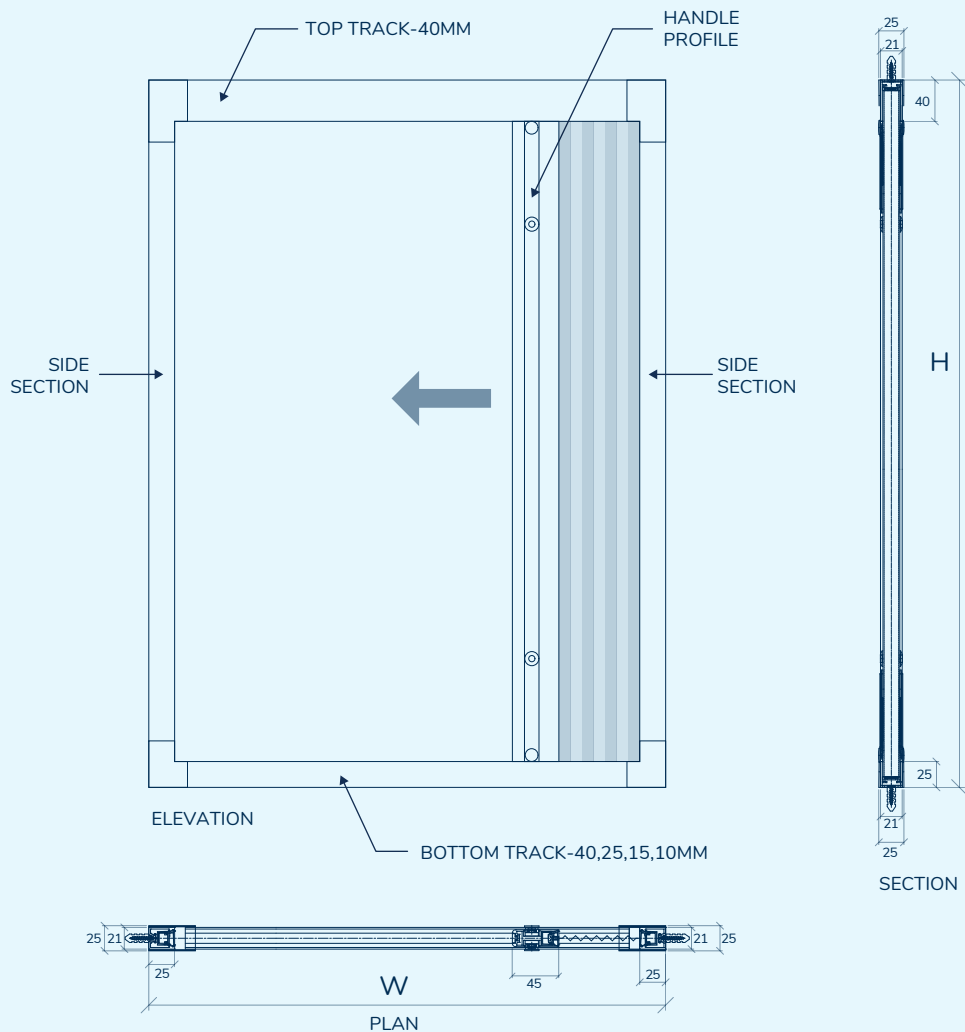

PVL 22

Uno

PERFECT FOR:

Casement, Doors & Windows, Sliding
Windows & Doors, Sliding Folding Doors
and Tilt & Turn Windows

MAXIMUM SIZE LIMIT

PVL 22	PVL 22 EZ
WIDTH 2,400 mm	WIDTH 2,400 mm
HEIGHT 2,500 mm	HEIGHT 3,000 mm

Note: Max. Height and Width will be determined by the Height-Width Ratio

SECTIONAL AND INSTALLATION DETAILS