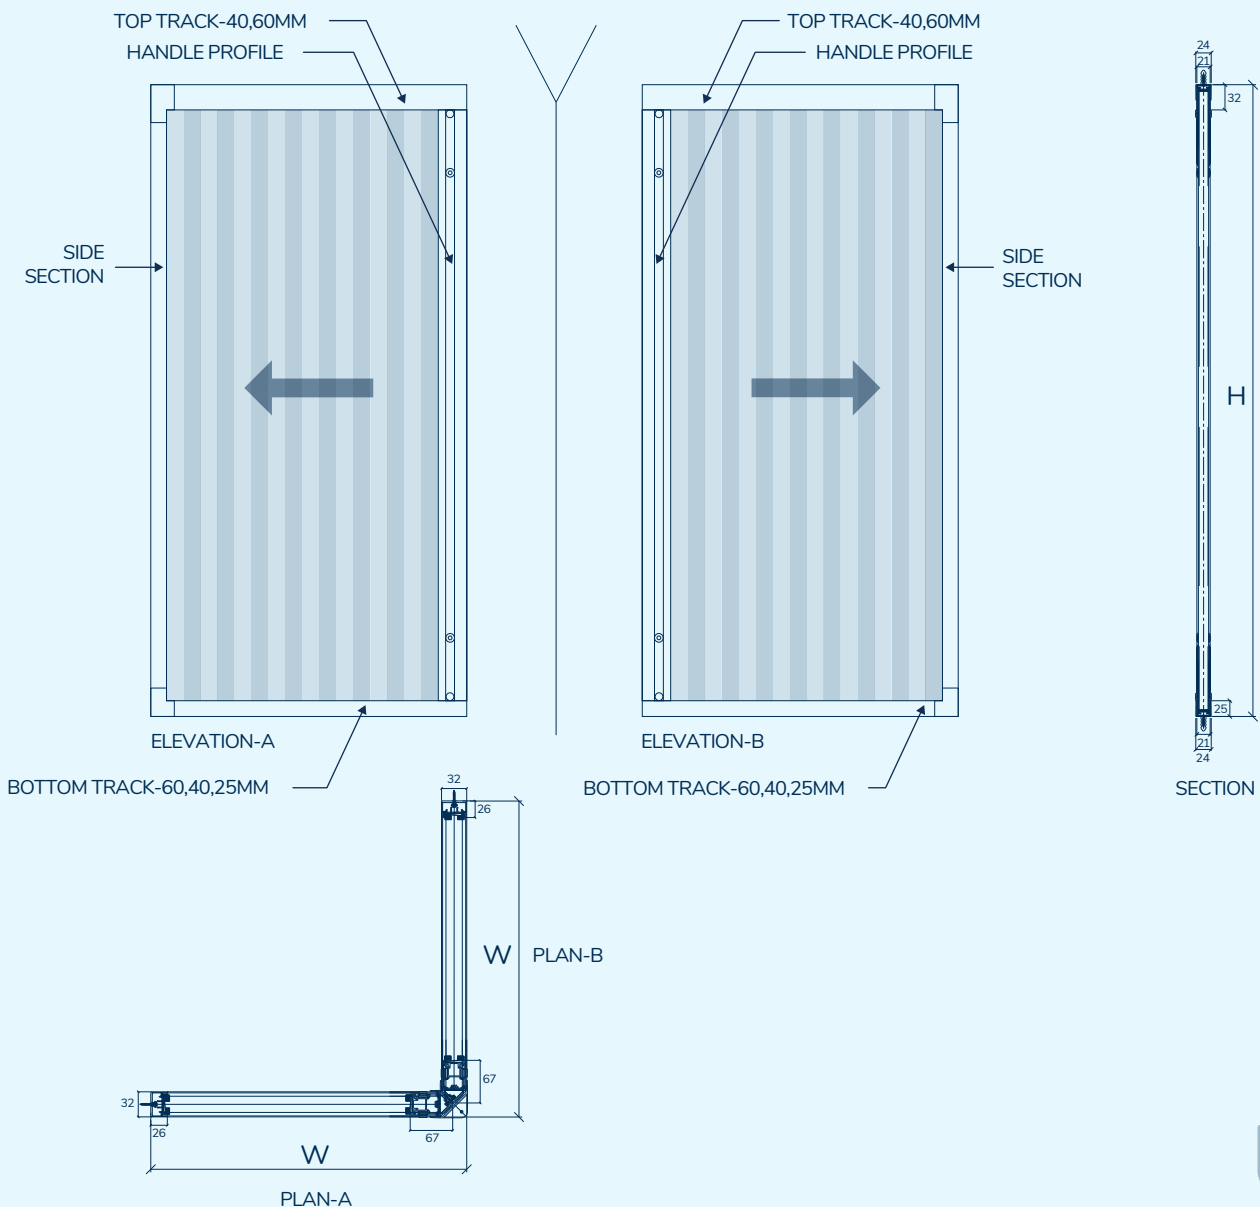

PVL 29

Corner

PERFECT FOR:

Terraces & balconies

MAXIMUM SIZE LIMIT

WITH MESH OVERLAP

WIDTH
2,000 mm

HEIGHT
4,000 mm

WITHOUT MESH OVERLAP

WIDTH
3,000 mm

HEIGHT
3,150 mm

Note: Max. Height and Width will be determined by the Height-Width Ratio

SECTIONAL AND INSTALLATION DETAILS