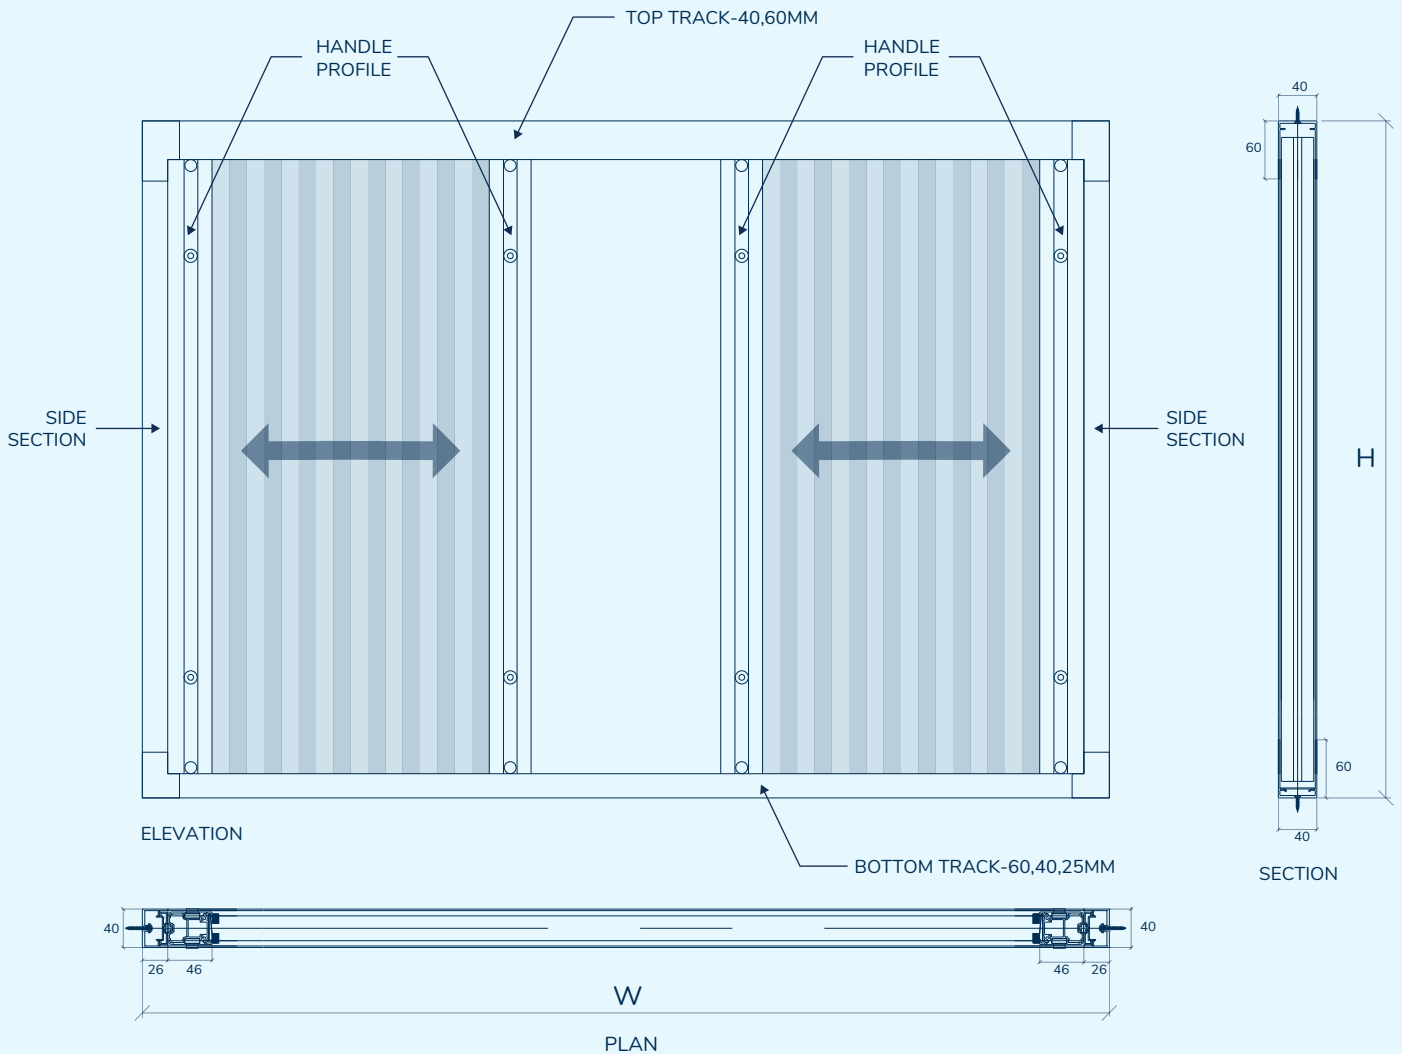

WIDTH
8,000 mm

HEIGHT
3,000 mm

Note: Max. Height and Width will be determined by the Height-Width Ratio

SECTIONAL AND INSTALLATION DETAILS

PVL 39

Corner

PERFECT FOR:

Terraces & balconies