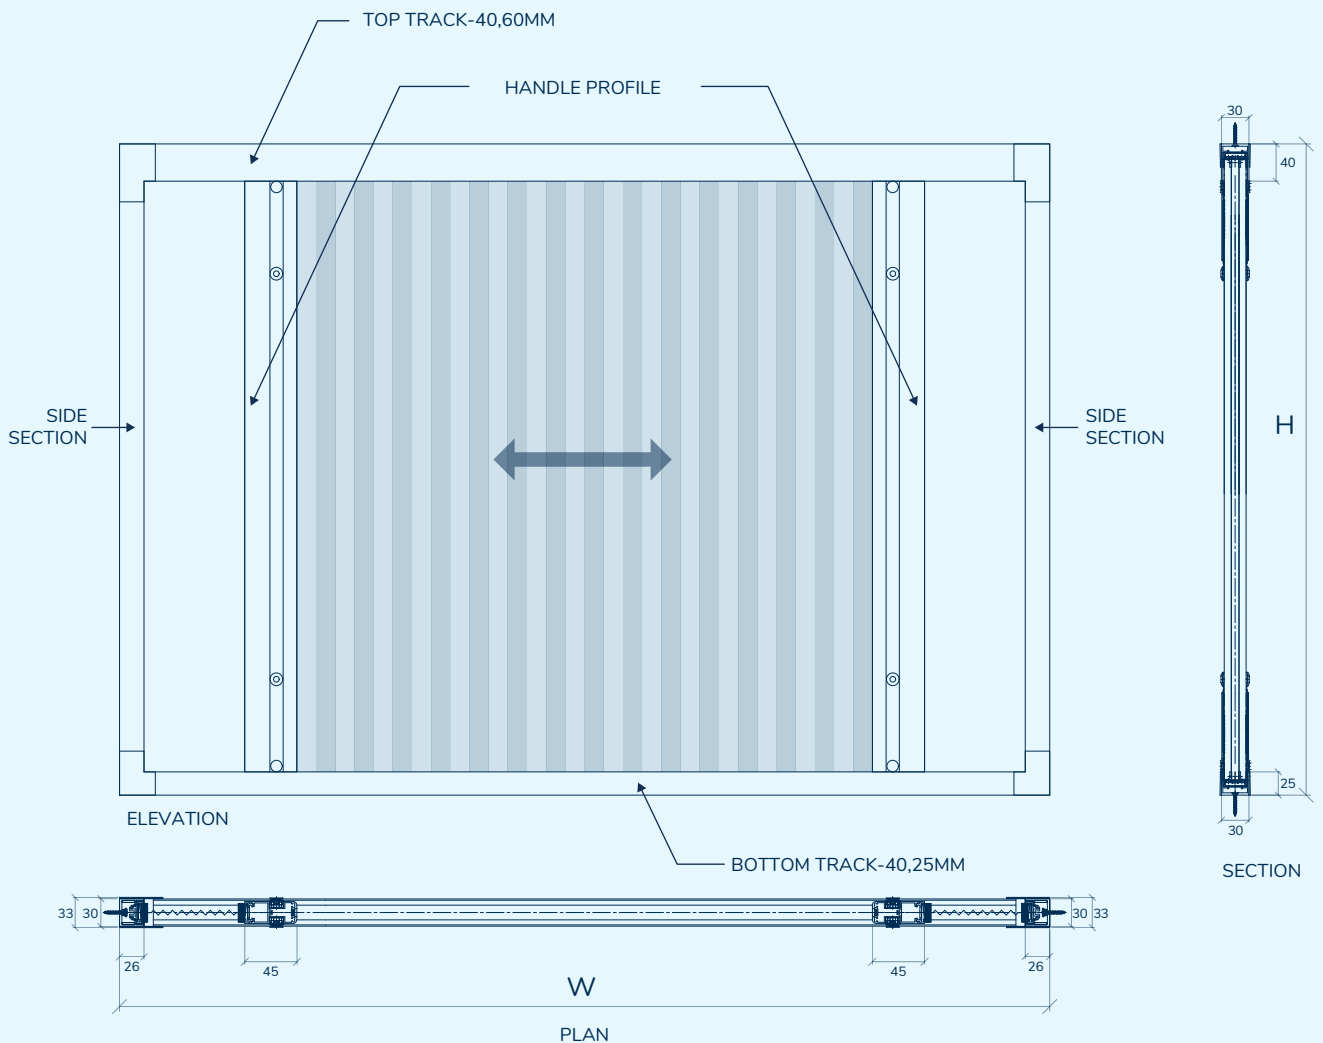

WIDTH
2,000 mm

HEIGHT
4,000 mm

WITHOUT MESH OVERLAP

WIDTH
3,000 mm

HEIGHT
3,150 mm

Note: Max. Height and Width will be determined by the Height-Width Ratio

SECTIONAL AND INSTALLATION DETAILS

PVL 29