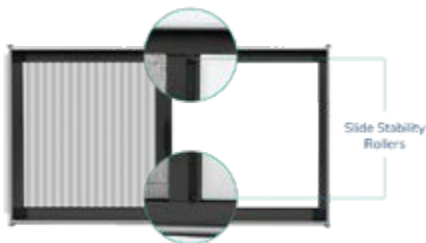

One-finger operation.

Our slide stability rollers helps you operate the screen from any height, with just one-finger.

PVL 22

Vertica

PERFECT FOR:

Ventilators, Casement Doors & Windows
and Sliding Windows & Doors