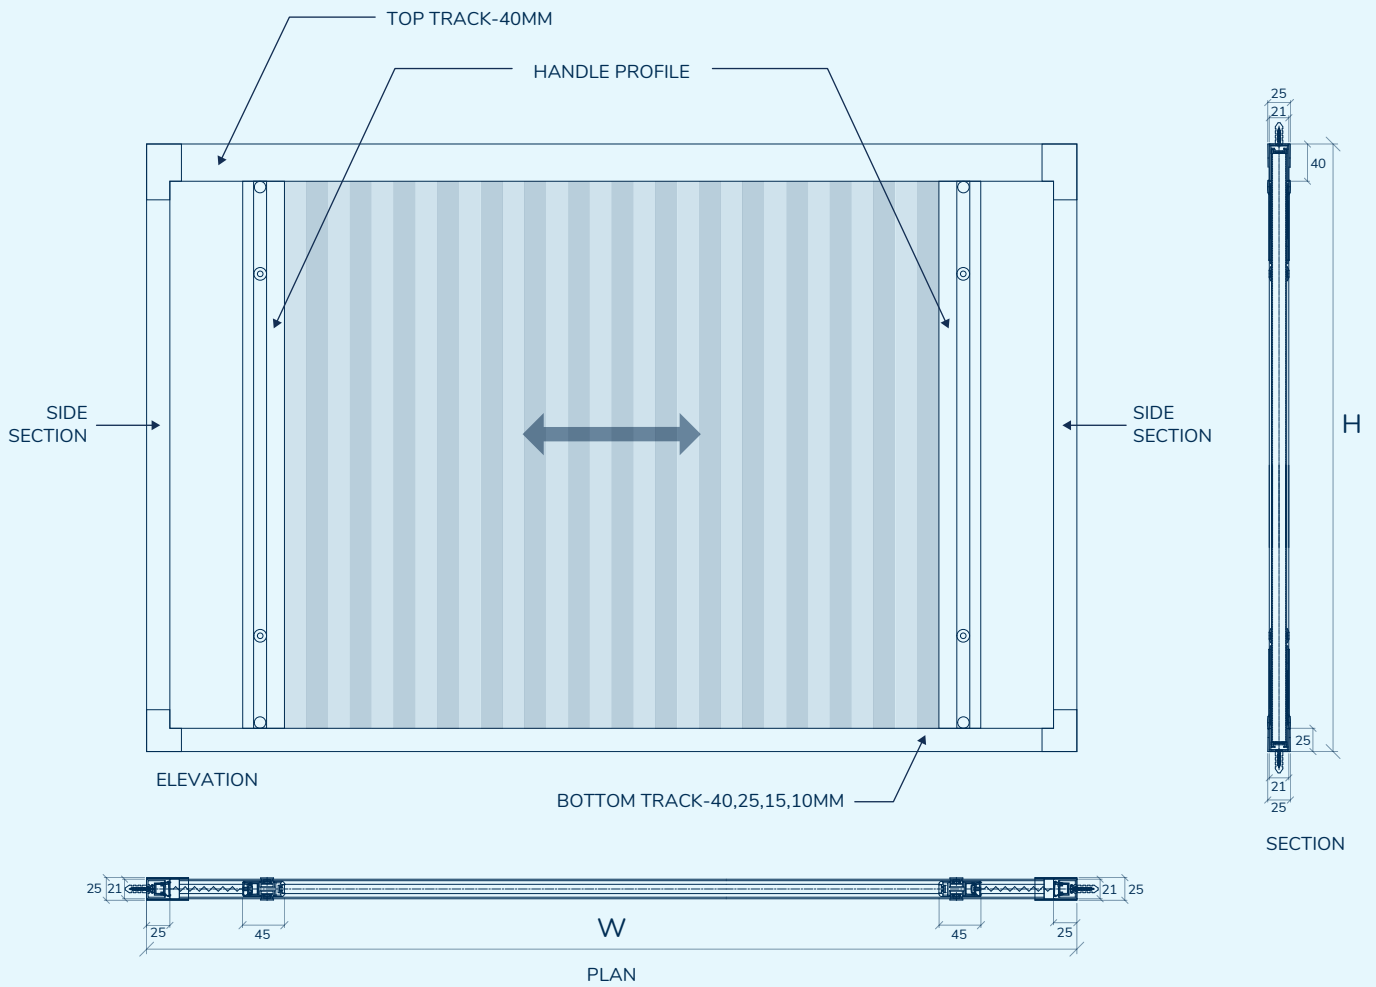

MAXIMUM SIZE LIMIT

PVL 22	PVL 22 EZ
WIDTH 4,500 mm	WIDTH 4,500 mm
HEIGHT 2,500 mm	HEIGHT 3,000 mm

Note: Max. Height and Width will be determined by the Height-Width Ratio

SECTIONAL AND INSTALLATION DETAILS

PVL 22

Centra

PERFECT FOR:

Sliding Windows & Doors

MAXIMUM SIZE LIMIT

PVL 22	PVL 22 EZ
WIDTH 2,400 mm	WIDTH 2,400 mm
HEIGHT 2,500 mm	HEIGHT 3,000 mm

Note: Max. Height and Width will be determined by the Height-Width Ratio

SECTIONAL AND INSTALLATION DETAILS

PVL 22

Double Centra

PERFECT FOR:

Wide Sliding Windows & Doors

MAXIMUM SIZE LIMIT

PVL 22	PVL 22 EZ
WIDTH 4,500 mm	WIDTH 4,500 mm
HEIGHT 2,500 mm	HEIGHT 3,000 mm

Note: Max. Height and Width will be determined by the Height-Width Ratio