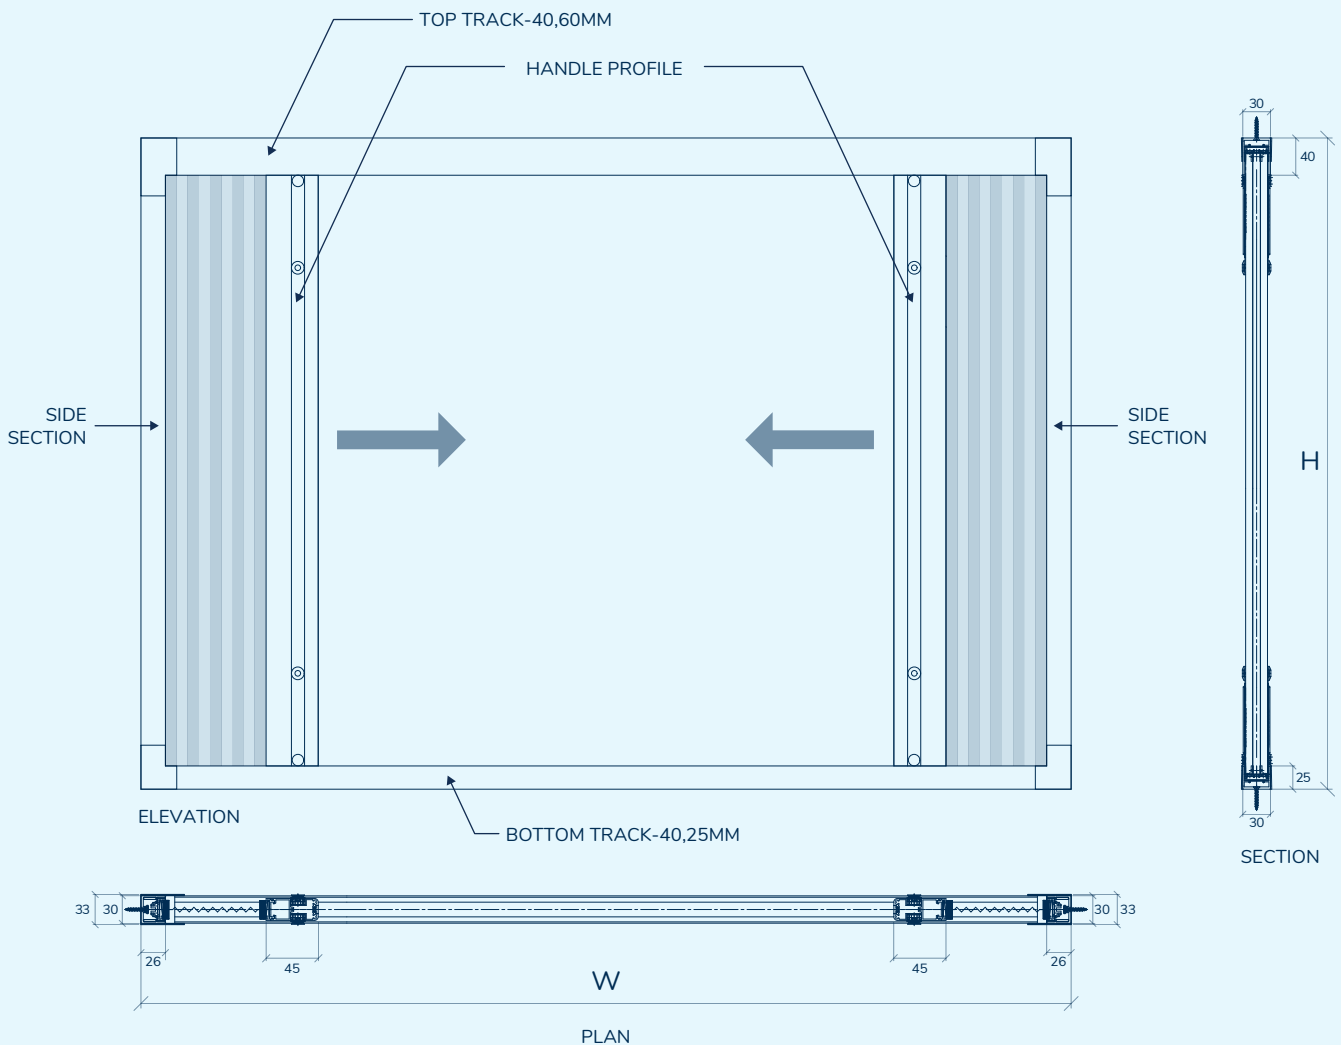

PVL 29

Proxima

PERFECT FOR:

Sliding Windows & Doors, Sliding Folding Doors, Tilt & Turn Windows and Lift & Slide Doors

MAXIMUM SIZE LIMIT

WITH MESH OVERLAP

WIDTH
3,500 mm

HEIGHT
4,000 mm

WITHOUT MESH OVERLAP

WIDTH
8,000 mm

HEIGHT
3,150 mm

Note: Max. Height and Width will be determined by the Height-Width Ratio

SECTIONAL AND INSTALLATION DETAILS