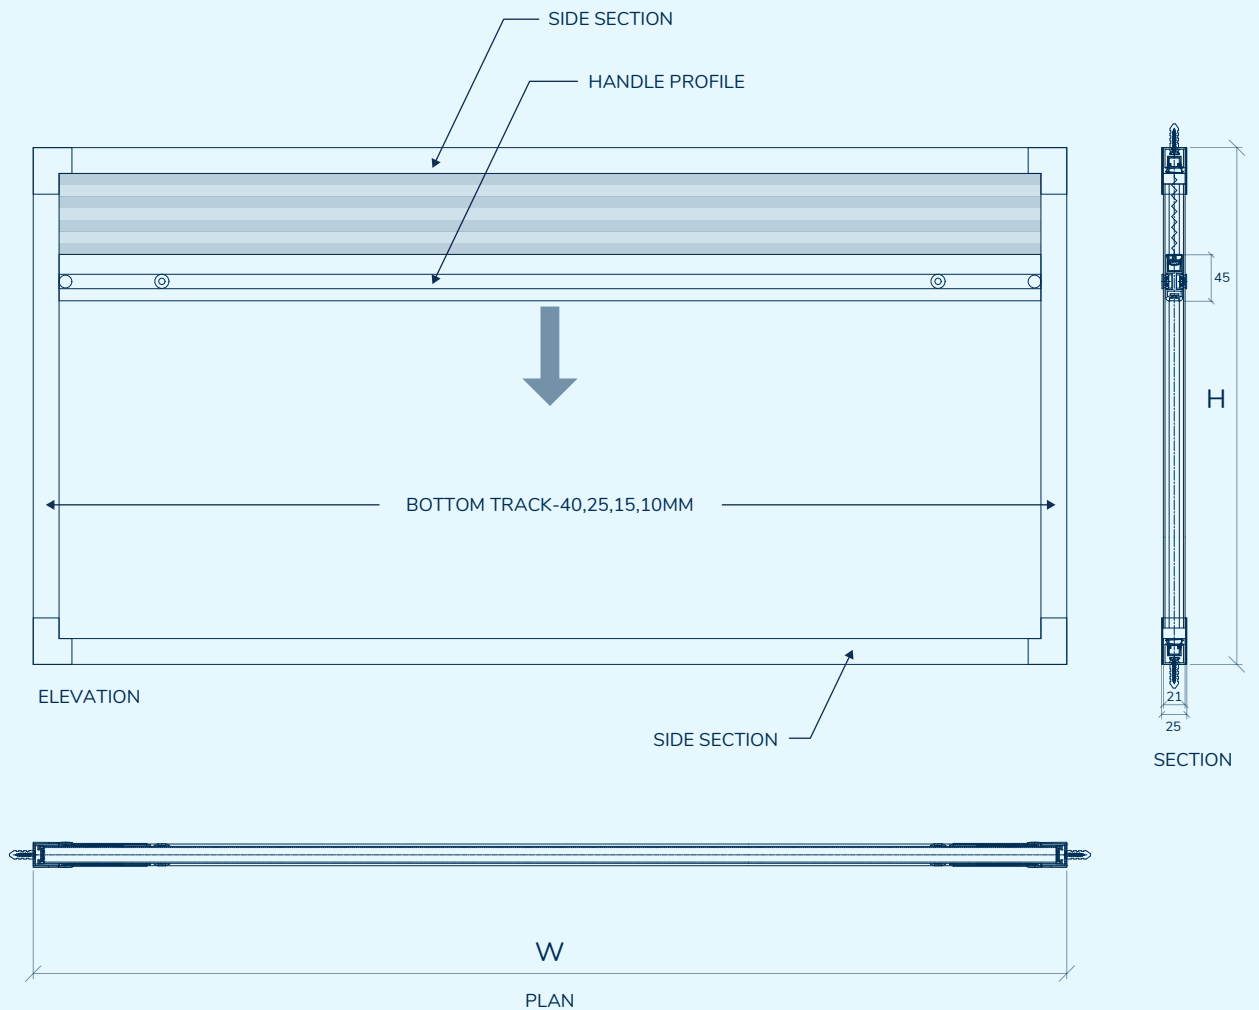

MAXIMUM SIZE LIMIT

PVL 22

WIDTH
1,500 mm

HEIGHT
1,500 mm

Note: Max. Height and Width will be determined by the Height-Width Ratio

SECTIONAL AND INSTALLATION DETAILS

PVL 22

Uno