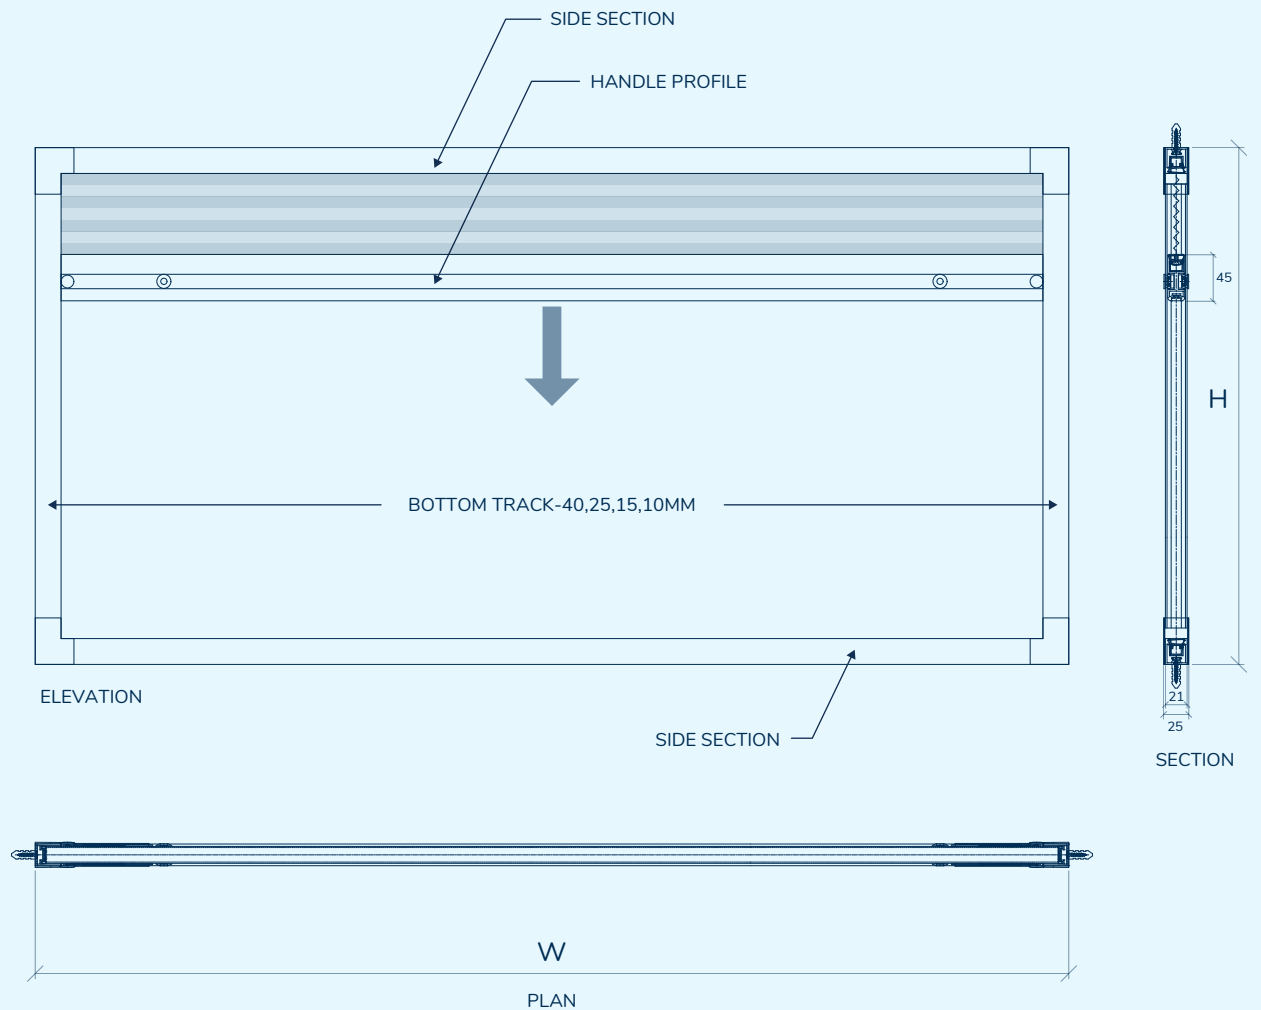

PVL 22

Vertica

PERFECT FOR:

Ventilators, Casement Doors & Windows
and Sliding Windows & Doors

MAXIMUM SIZE LIMIT

PVL 22

WIDTH
1,500 mm

HEIGHT
1,500 mm

Note: Max. Height and Width will be determined by the Height-Width Ratio

SECTIONAL AND INSTALLATION DETAILS