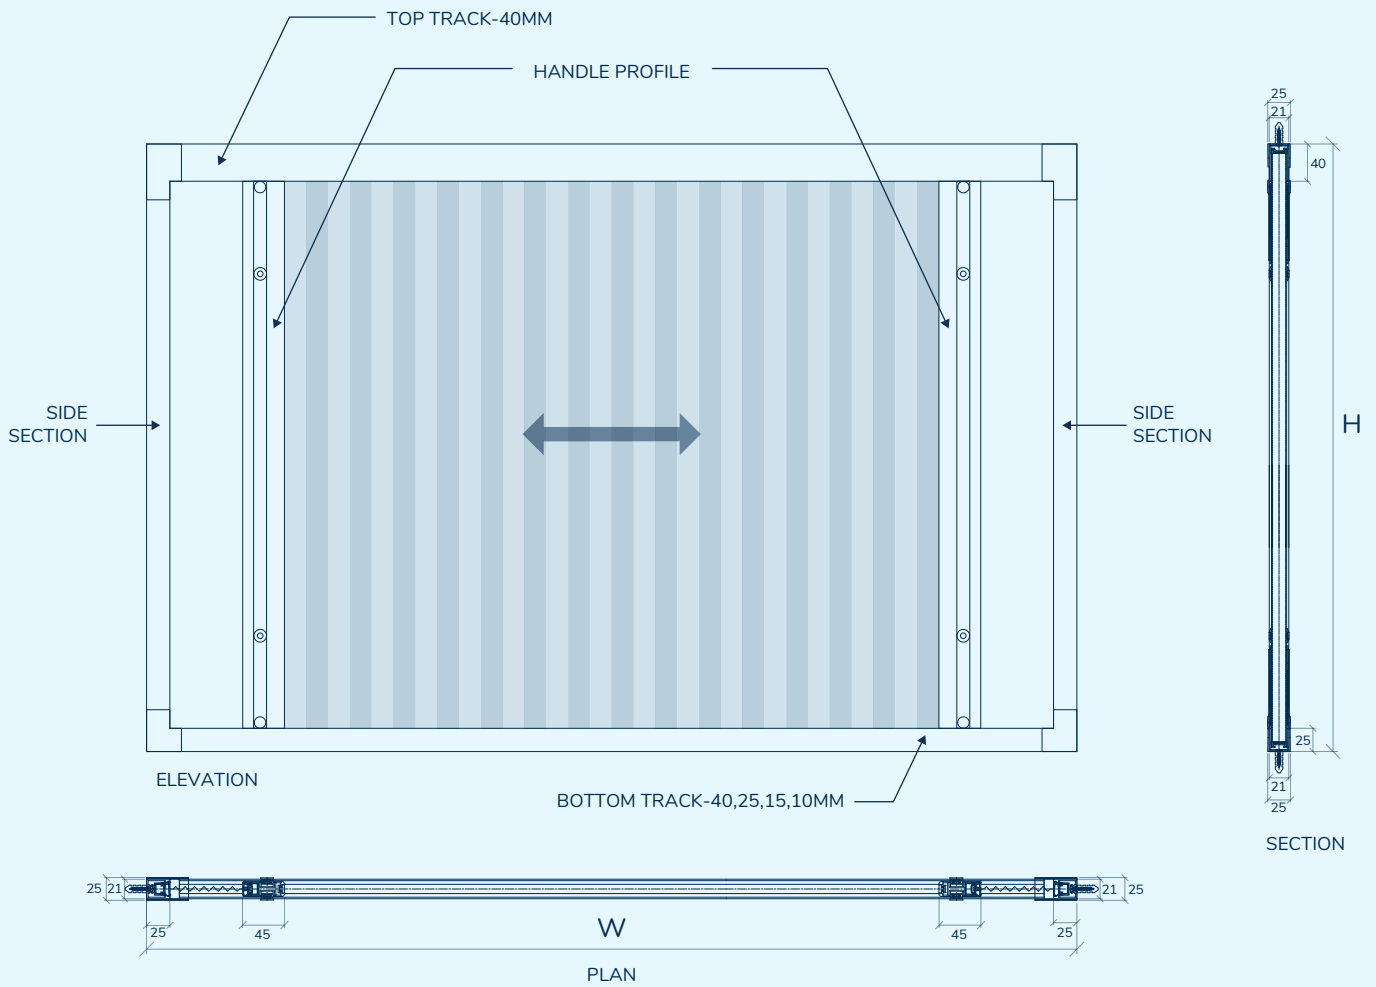

Note: Max. Height and Width will be determined by the Height-Width Ratio

SECTIONAL AND INSTALLATION DETAILS

PVL 22

Centra

PERFECT FOR:

Sliding Windows & Doors

MAXIMUM SIZE LIMIT

PVL 22	PVL 22 EZ
WIDTH 2,400 mm	WIDTH 2,400 mm
HEIGHT 2,500 mm	HEIGHT 3,000 mm

Note: Max. Height and Width will be determined by the Height-Width Ratio

SECTIONAL AND INSTALLATION DETAILS

PVL 22

Double Centra

PERFECT FOR:

Wide Sliding Windows & Doors

MAXIMUM SIZE LIMIT

PVL 22	PVL 22 EZ
WIDTH 4,500 mm	WIDTH 4,500 mm
HEIGHT 2,500 mm	HEIGHT 3,000 mm

Note: Max. Height and Width will be determined by the Height-Width Ratio

SECTIONAL AND INSTALLATION DETAILS

PVL 22

Corner

PERFECT FOR:

Terraces & balconies

MAXIMUM SIZE LIMIT

WITH MESH OVERLAP

WIDTH
2,400 mm

HEIGHT
2,500 mm

WITHOUT MESH OVERLAP

WIDTH
2,400 mm

HEIGHT
3,000 mm

Note: Max. Height and Width will be determined by the Height-Width Ratio

SECTIONAL AND INSTALLATION DETAILS

Frame Colors & Finishes