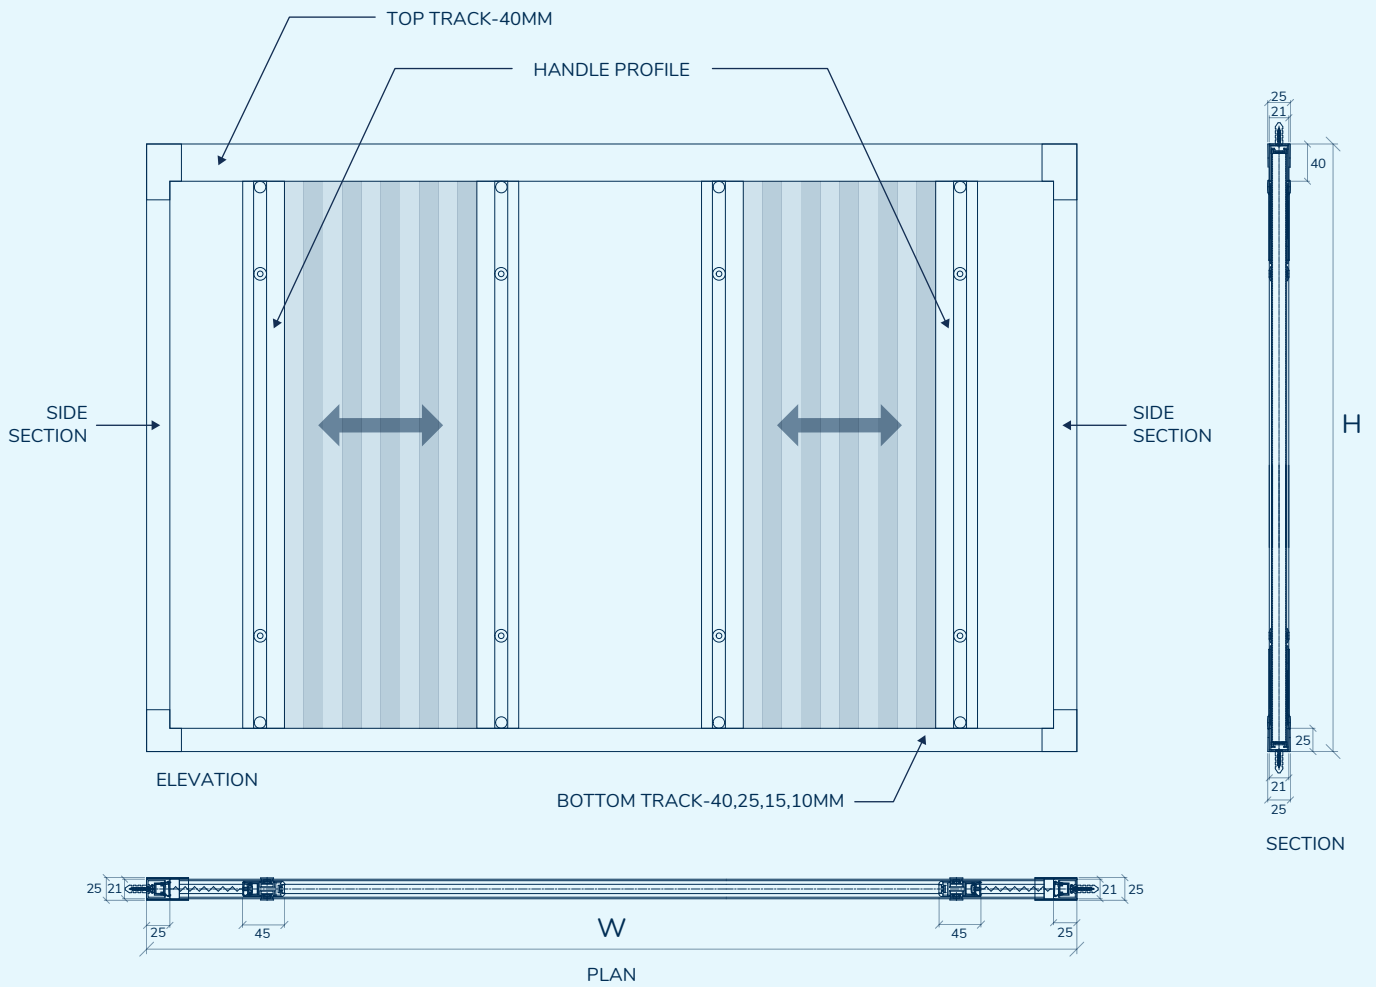

Note: Max. Height and Width will be determined by the Height-Width Ratio

SECTIONAL AND INSTALLATION DETAILS

PVL 22

Centra

PERFECT FOR:

Sliding Windows & Doors

MAXIMUM SIZE LIMIT

PVL 22	PVL 22 EZ
WIDTH 2,400 mm	WIDTH 2,400 mm
HEIGHT 2,500 mm	HEIGHT 3,000 mm

Note: Max. Height and Width will be determined by the Height-Width Ratio

SECTIONAL AND INSTALLATION DETAILS

PVL 22

Double Centra

PERFECT FOR:

Wide Sliding Windows & Doors

MAXIMUM SIZE LIMIT

PVL 22	PVL 22 EZ
WIDTH 4,500 mm	WIDTH 4,500 mm
HEIGHT 2,500 mm	HEIGHT 3,000 mm

Note: Max. Height and Width will be determined by the Height-Width Ratio

SECTIONAL AND INSTALLATION DETAILS

PVL 22

Corner

PERFECT FOR:

Terraces & balconies

MAXIMUM SIZE LIMIT

WITH MESH OVERLAP

WIDTH
2,400 mm

HEIGHT
2,500 mm

WITHOUT MESH OVERLAP

WIDTH
2,400 mm

HEIGHT
3,000 mm

Note: Max. Height and Width will be determined by the Height-Width Ratio

SECTIONAL AND INSTALLATION DETAILS

Frame Colors & Finishes