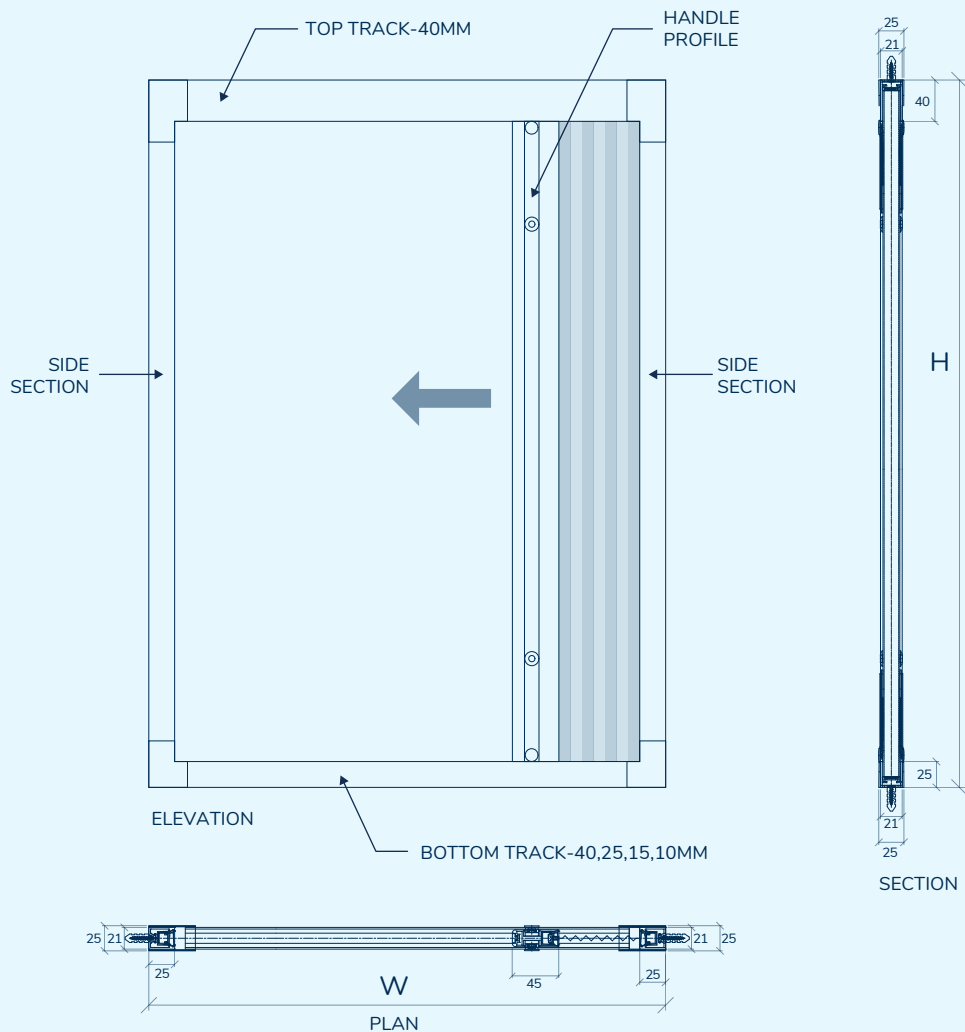

MAXIMUM SIZE LIMIT

PVL 22	PVL 22 EZ
WIDTH 2,400 mm	WIDTH 2,400 mm
HEIGHT 2,500 mm	HEIGHT 3,000 mm

Note: Max. Height and Width will be determined by the Height-Width Ratio

SECTIONAL AND INSTALLATION DETAILS

Note: Max. Height and Width will be determined by the Height-Width Ratio

SECTIONAL AND INSTALLATION DETAILS

PVL 22

Centra

PERFECT FOR:

Sliding Windows & Doors

MAXIMUM SIZE LIMIT

PVL 22	PVL 22 EZ
WIDTH 2,400 mm	WIDTH 2,400 mm
HEIGHT 2,500 mm	HEIGHT 3,000 mm

Note: Max. Height and Width will be determined by the Height-Width Ratio

SECTIONAL AND INSTALLATION DETAILS

PVL 22

Double Centra

PERFECT FOR:

Wide Sliding Windows & Doors

MAXIMUM SIZE LIMIT

PVL 22	PVL 22 EZ
WIDTH 4,500 mm	WIDTH 4,500 mm
HEIGHT 2,500 mm	HEIGHT 3,000 mm

WIDTH
2,400 mm

HEIGHT
2,500 mm

WITHOUT MESH OVERLAP

WIDTH
2,400 mm

HEIGHT
3,000 mm

Note: Max. Height and Width will be determined by the Height-Width Ratio

SECTIONAL AND INSTALLATION DETAILS

Frame Colors & Finishes