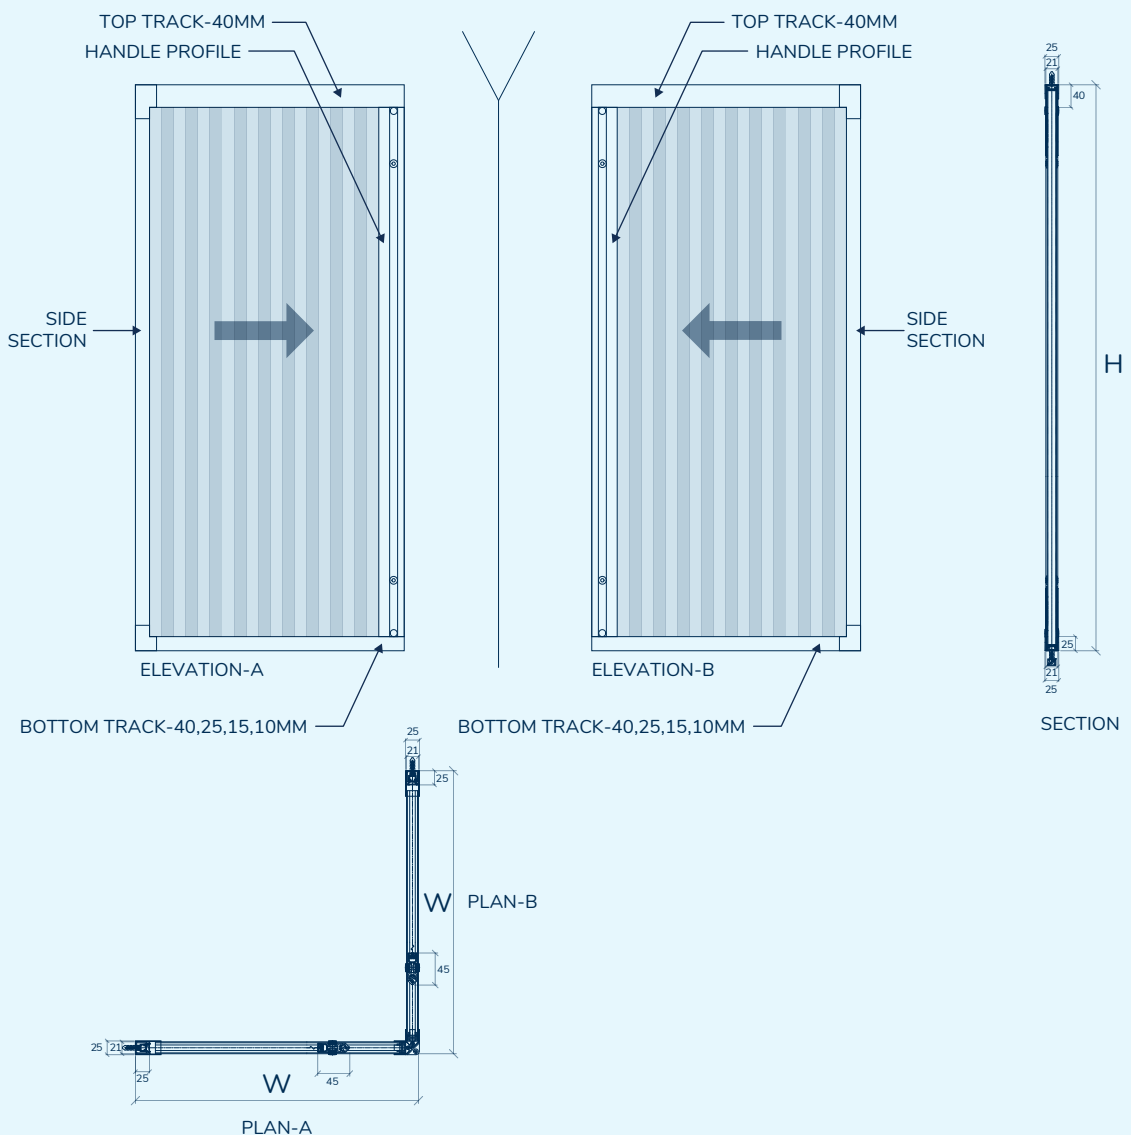

WIDTH
2,400 mm

HEIGHT
2,500 mm

WITHOUT MESH OVERLAP

WIDTH
2,400 mm

HEIGHT
3,000 mm

Note: Max. Height and Width will be determined by the Height-Width Ratio

SECTIONAL AND INSTALLATION DETAILS

Frame Colors & Finishes