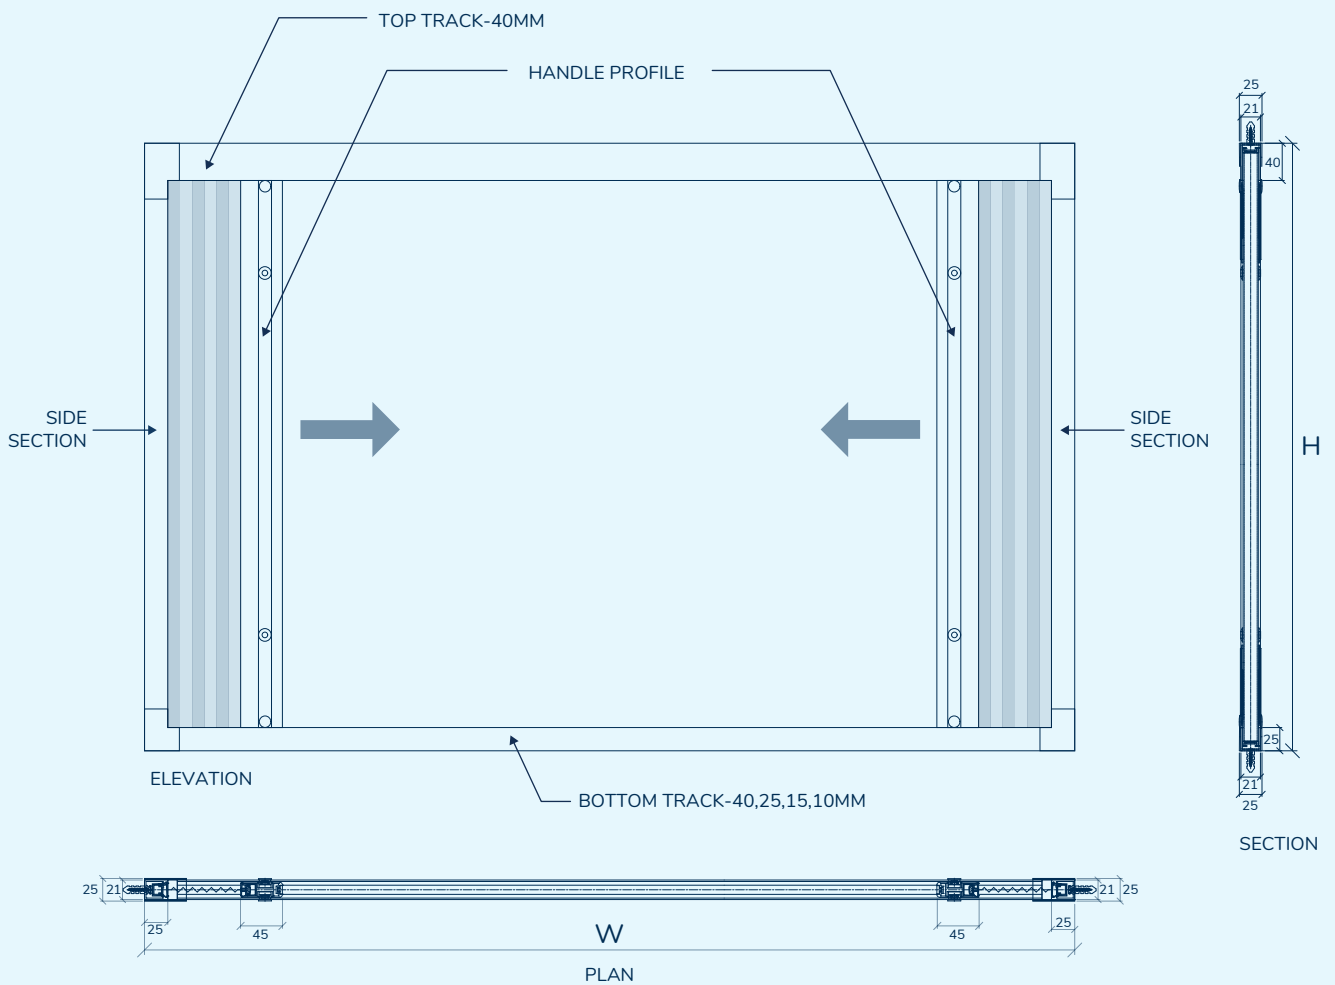

MAXIMUM SIZE LIMIT

PVL 22	PVL 22 EZ
WIDTH 2,400 mm	WIDTH 2,400 mm
HEIGHT 2,500 mm	HEIGHT 3,000 mm

Note: Max. Height and Width will be determined by the Height-Width Ratio

SECTIONAL AND INSTALLATION DETAILS

Note: Max. Height and Width will be determined by the Height-Width Ratio

SECTIONAL AND INSTALLATION DETAILS

PVL 22

Centra

PERFECT FOR:

Sliding Windows & Doors

MAXIMUM SIZE LIMIT

PVL 22	PVL 22 EZ
WIDTH 2,400 mm	WIDTH 2,400 mm
HEIGHT 2,500 mm	HEIGHT 3,000 mm

Note: Max. Height and Width will be determined by the Height-Width Ratio

SECTIONAL AND INSTALLATION DETAILS

PVL 22

Double Centra

PERFECT FOR:

Wide Sliding Windows & Doors

MAXIMUM SIZE LIMIT

PVL 22	PVL 22 EZ
WIDTH 4,500 mm	WIDTH 4,500 mm
HEIGHT 2,500 mm	HEIGHT 3,000 mm

WIDTH
2,400 mm

HEIGHT
2,500 mm

WITHOUT MESH OVERLAP

WIDTH
2,400 mm

HEIGHT
3,000 mm

Note: Max. Height and Width will be determined by the Height-Width Ratio

SECTIONAL AND INSTALLATION DETAILS

Frame Colors & Finishes