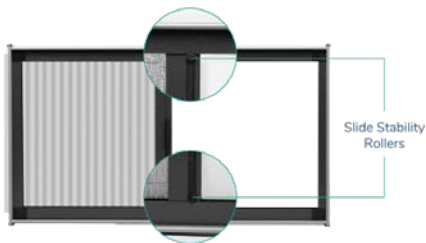

High Tensile Strength

Our wires are 5 times stronger than common wires and don't break easily under pressure.

One-finger operation.

Our slide stability rollers helps you operate the screen from any height, with just one-finger.