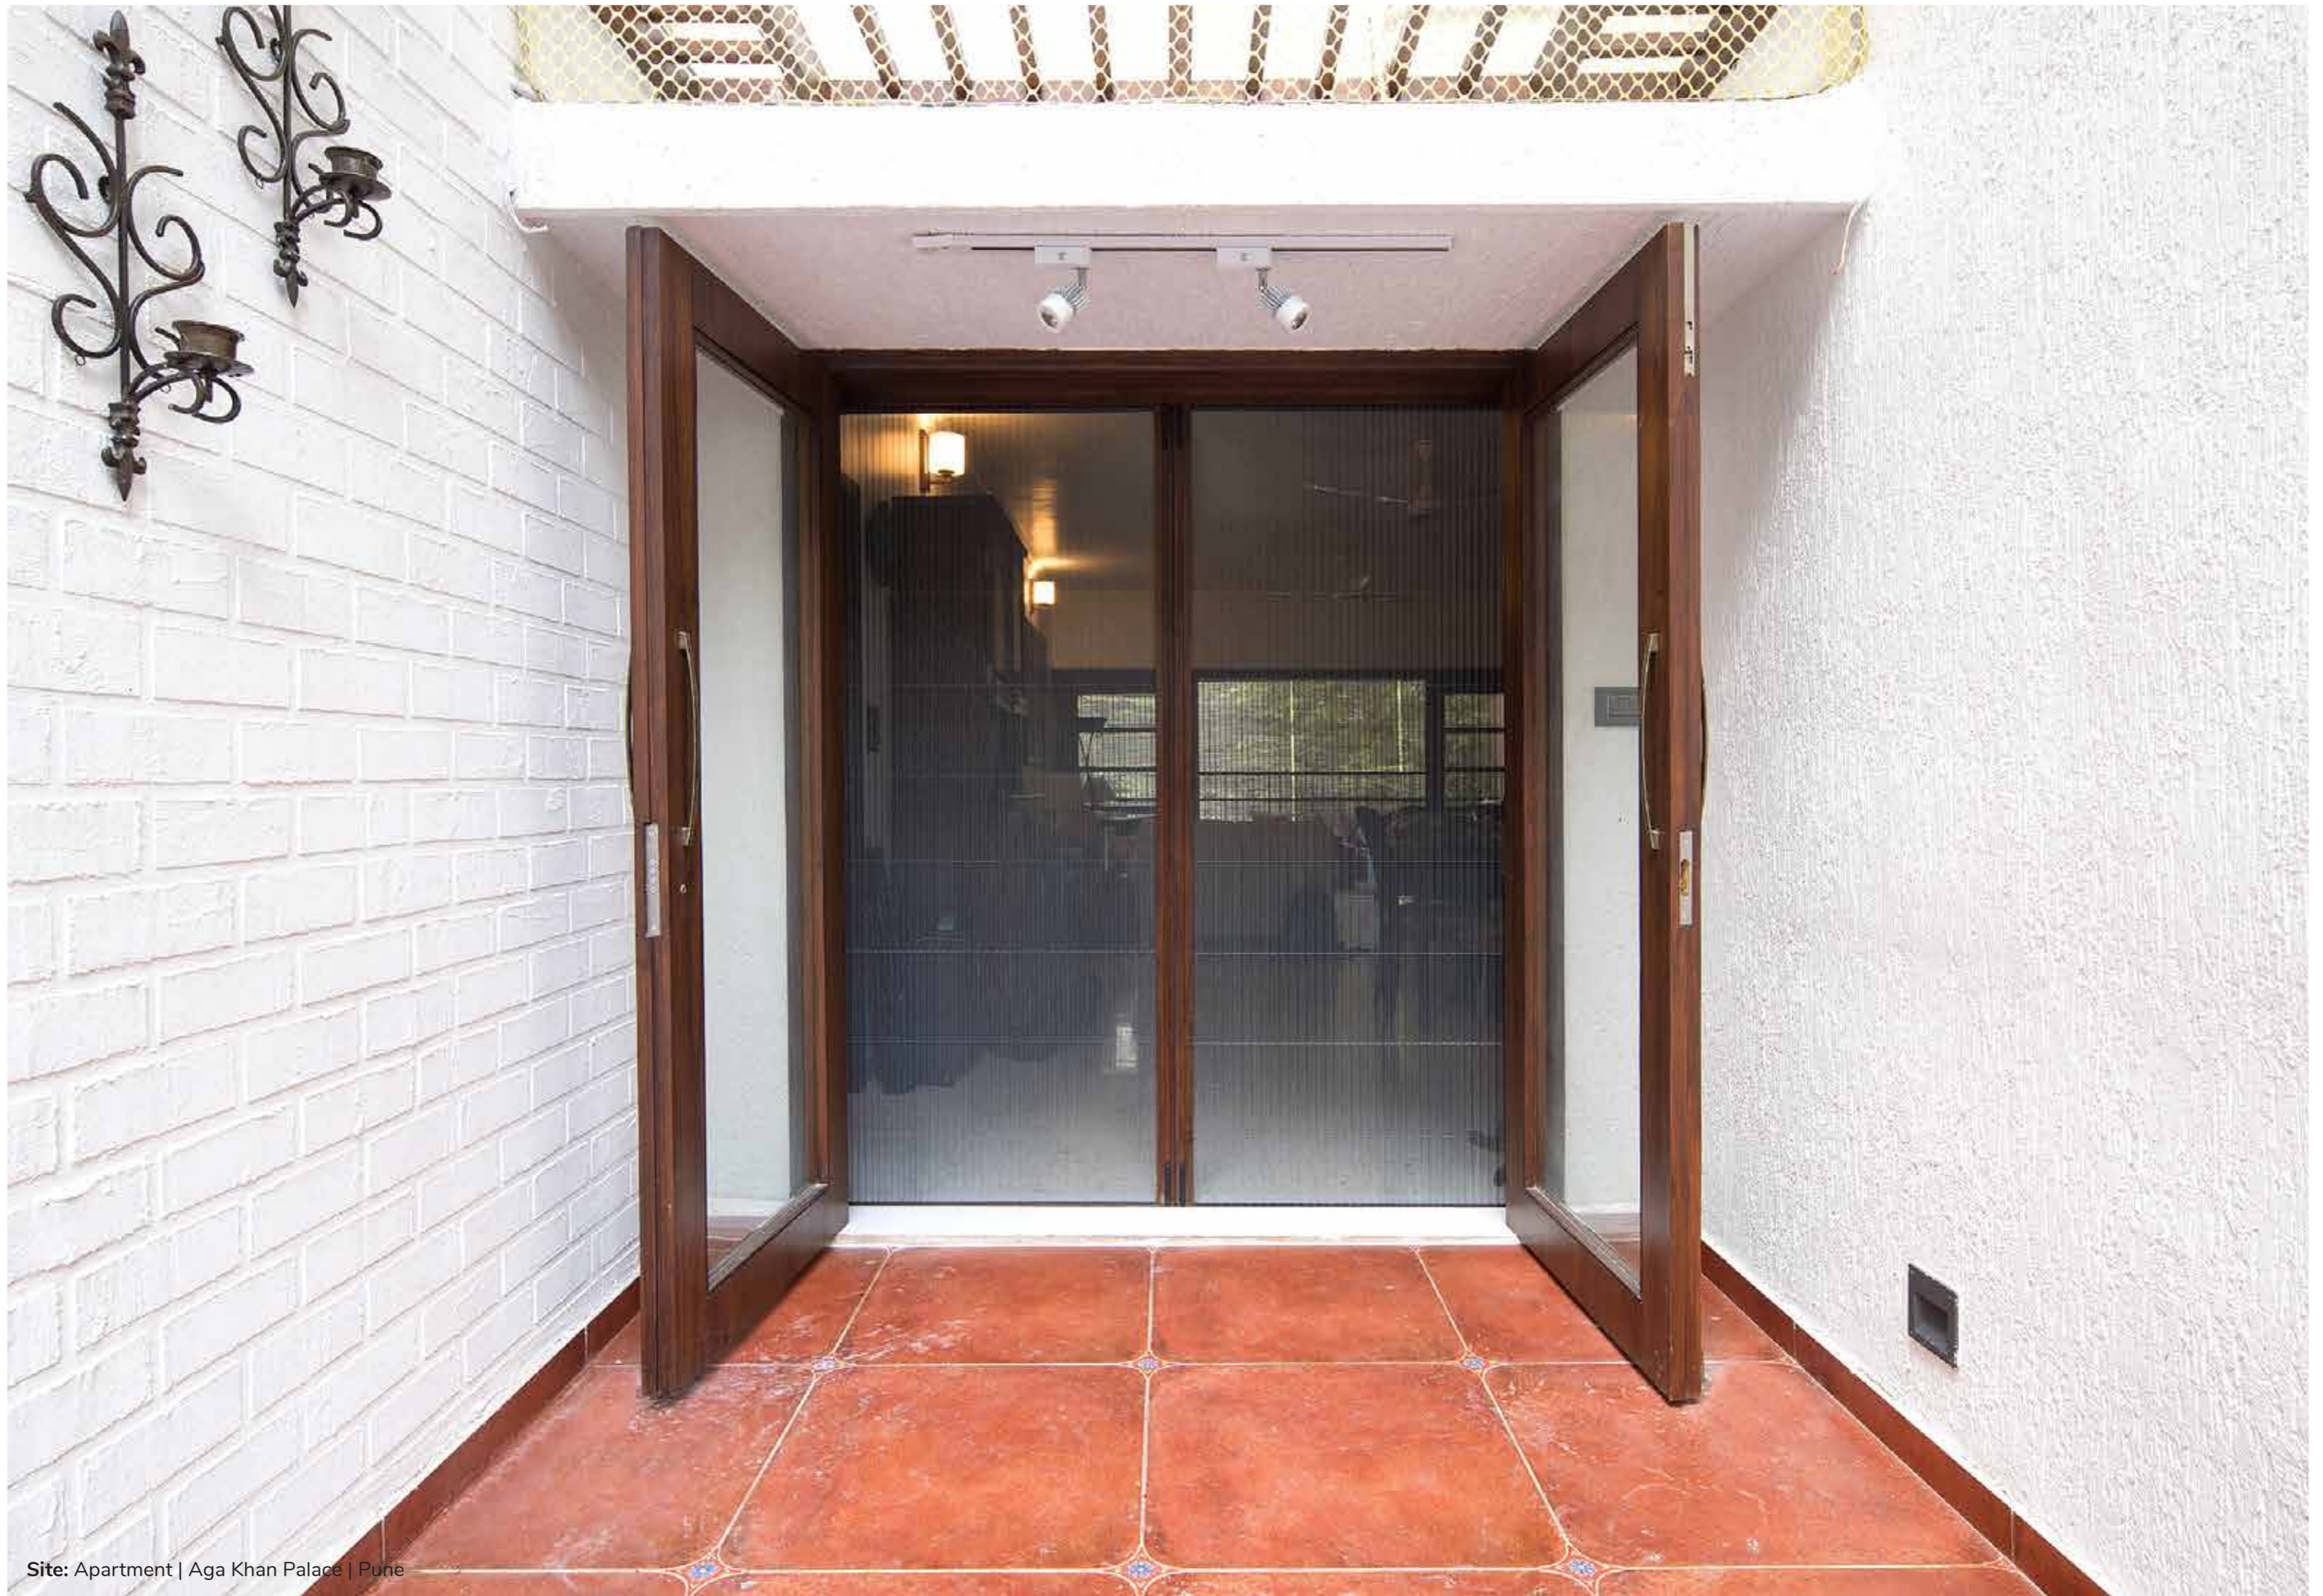

Site: Apartment | Aga Khan Palace | Pune