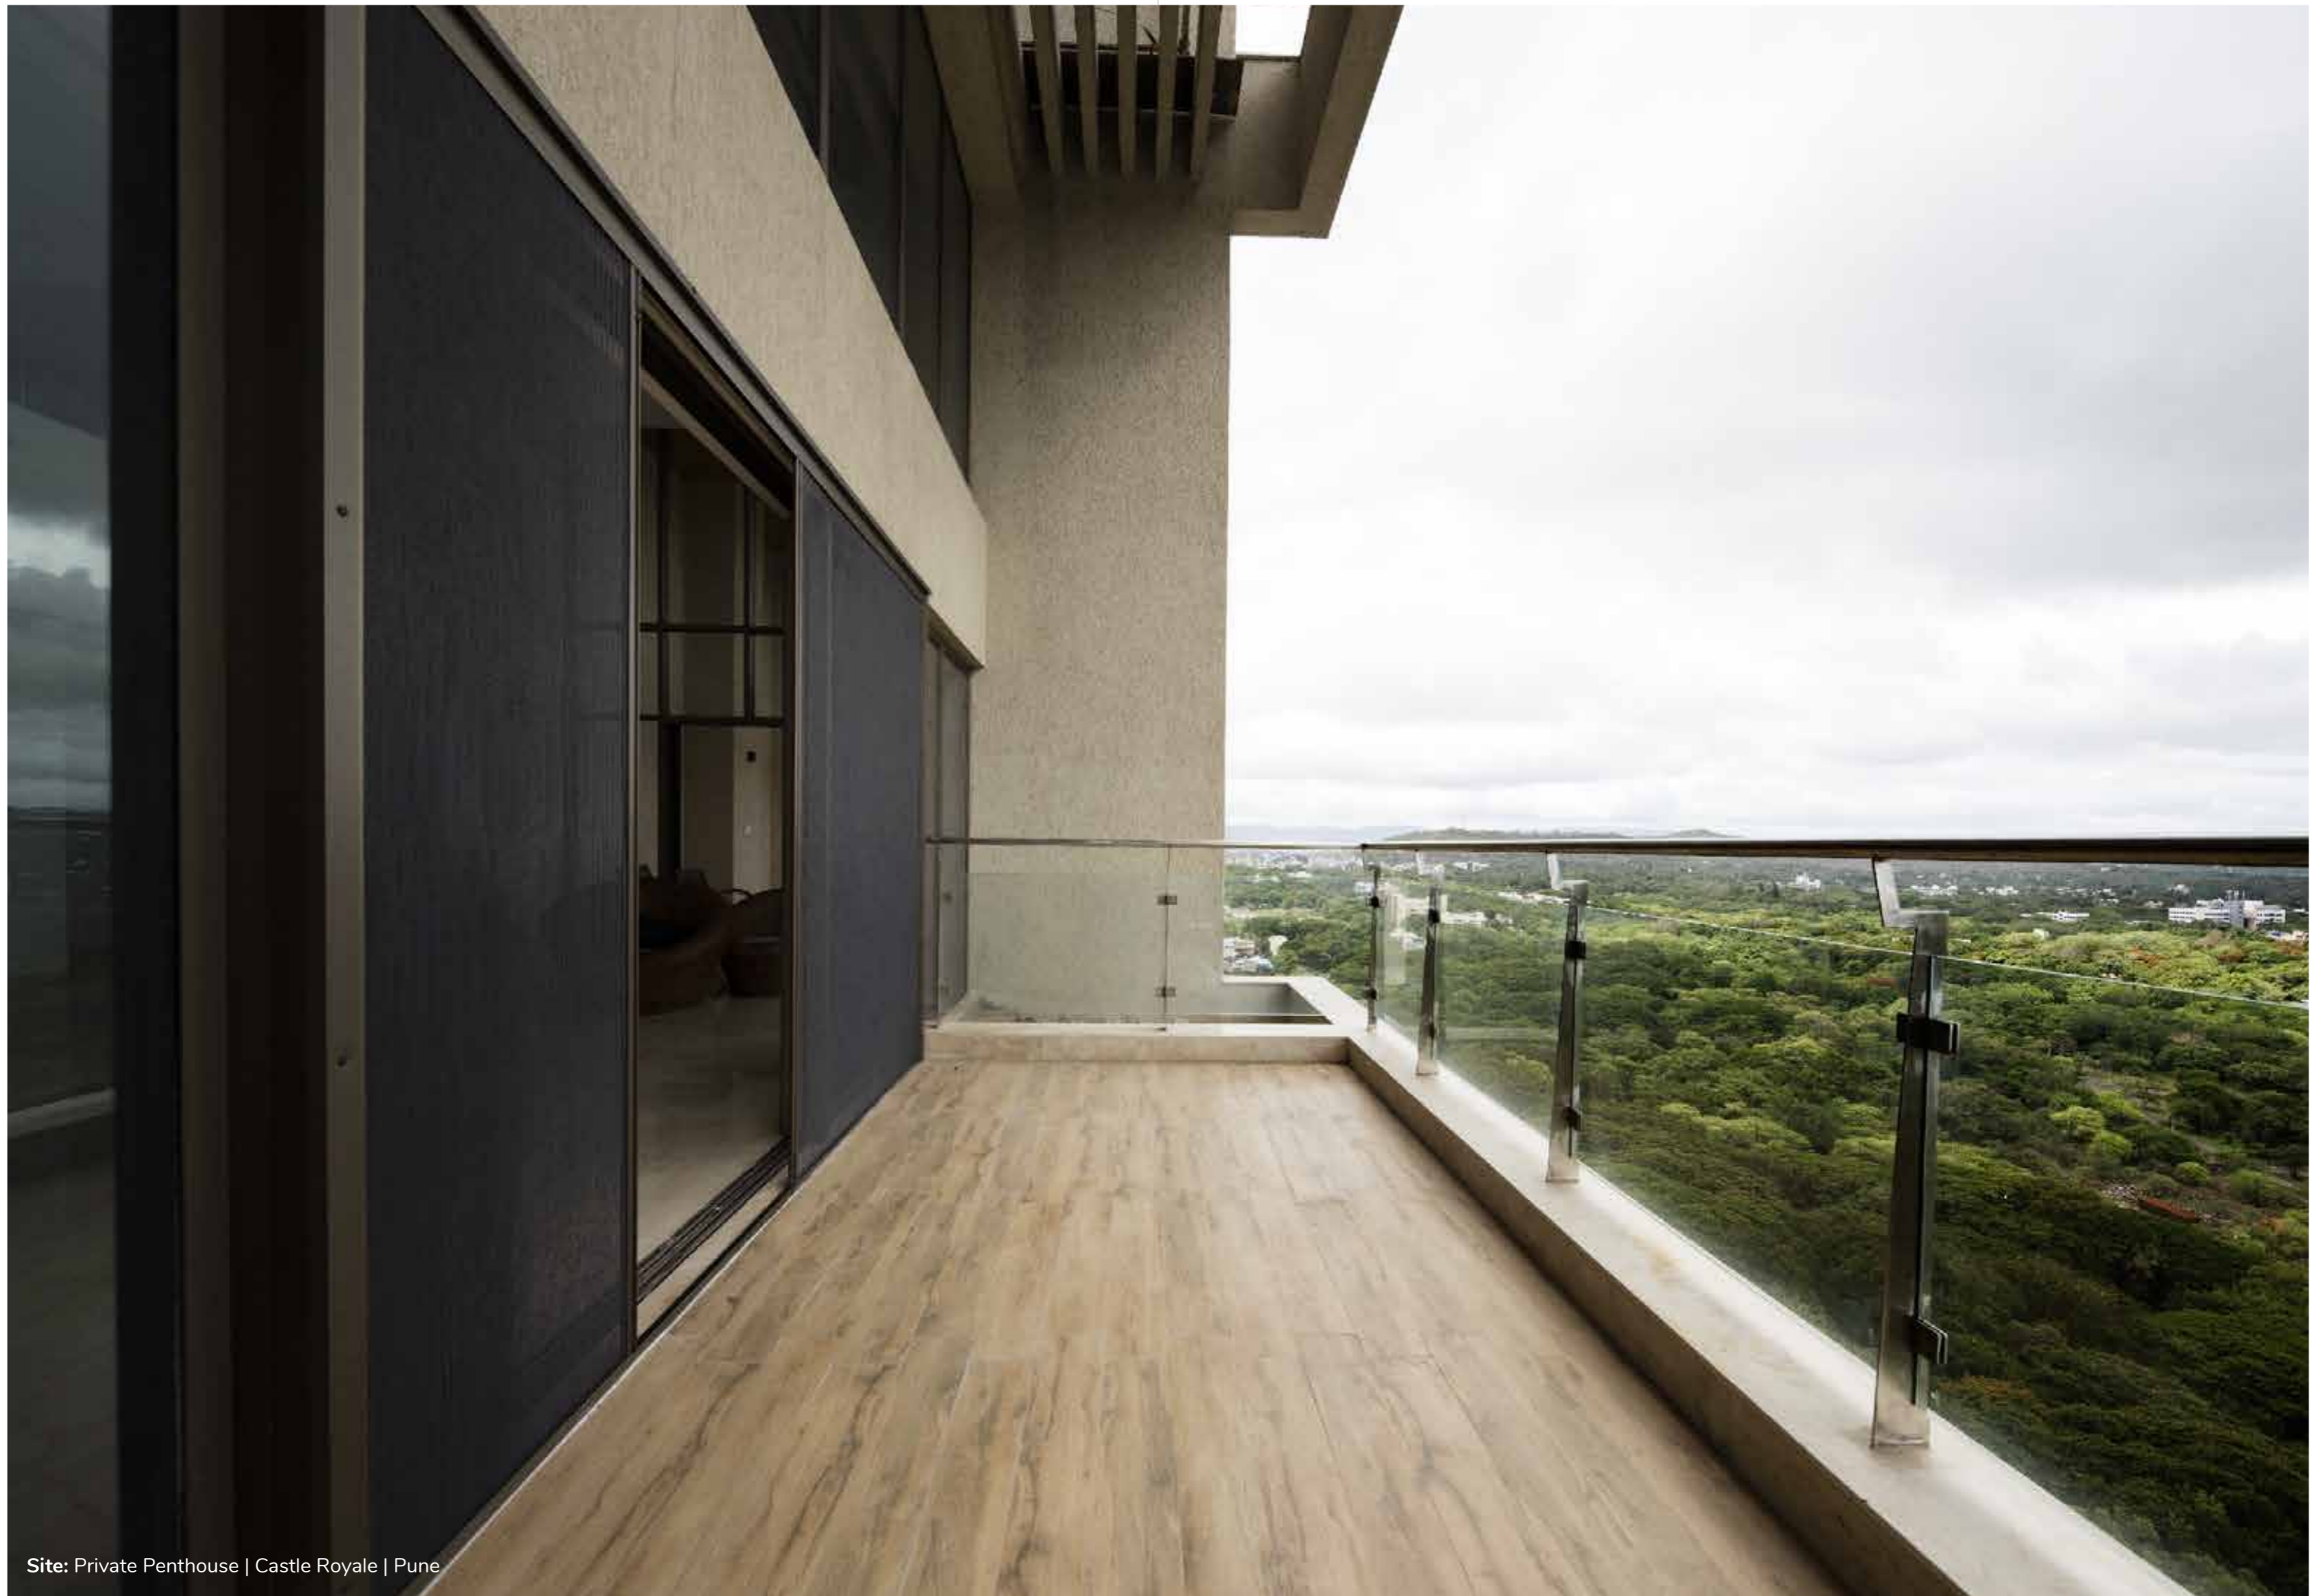

Site: Private Penthouse | Castle Royale | Pune