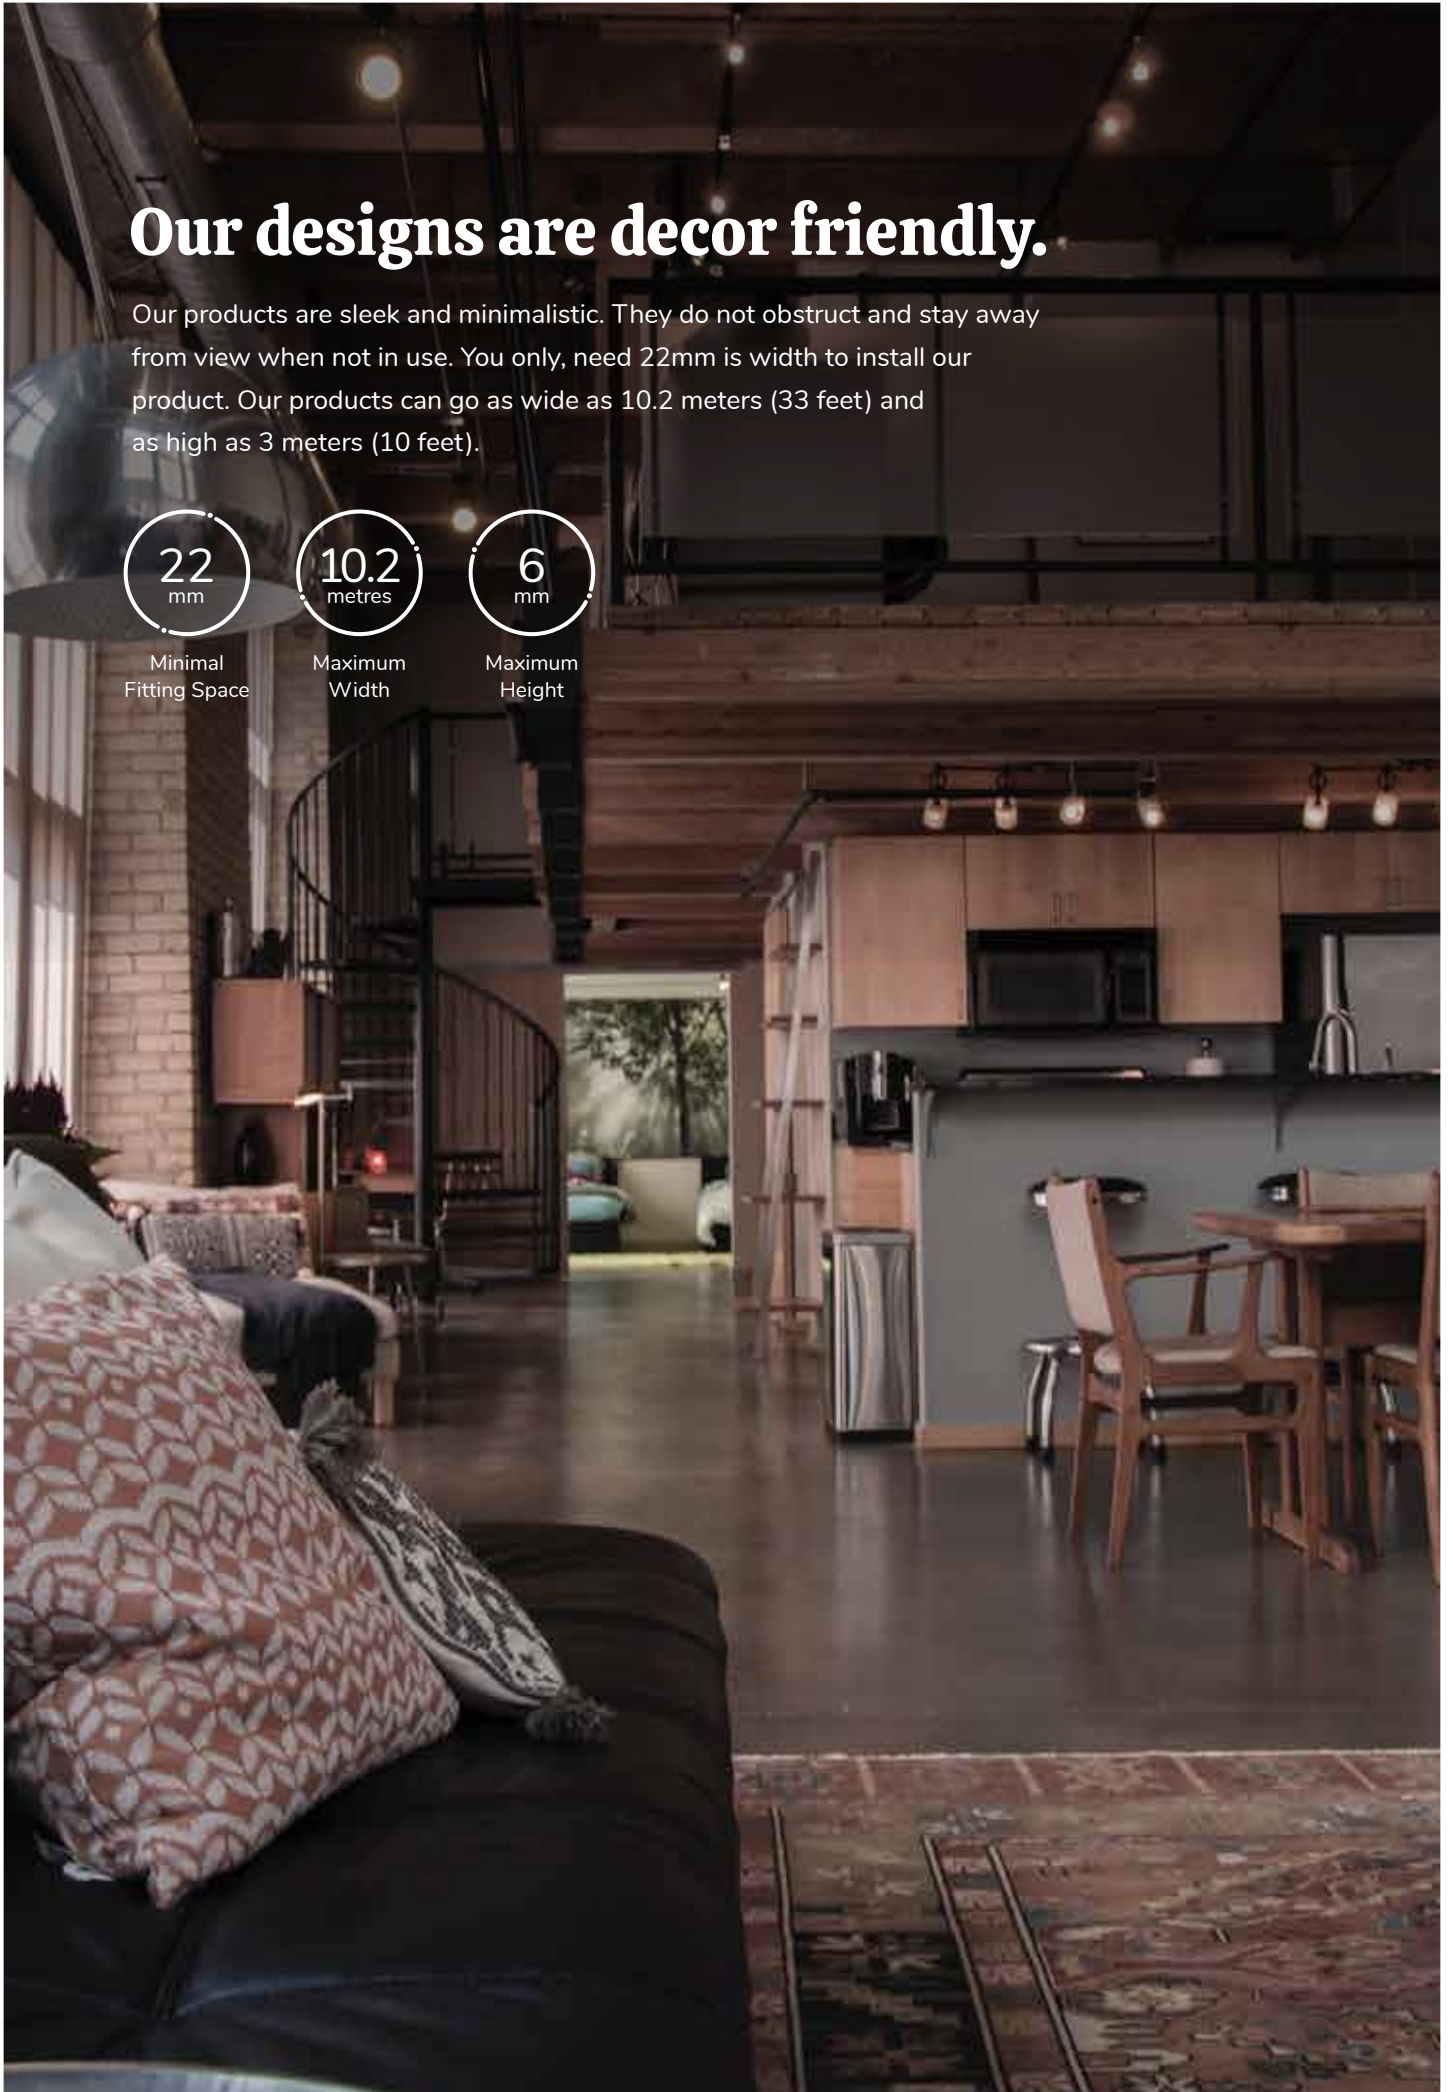

Our designs are decor friendly.

Our products are sleek and minimalistic. They do not obstruct and stay away from view when not in use. You only need 22mm as width to install our product. Our products can go as wide as 10.2 meters (33 feet) and as high as 3 meters (10 feet).

22
mm

Minimal
Fitting Space

10.2
metres

Maximum
Width

6
mm

Maximum
Height